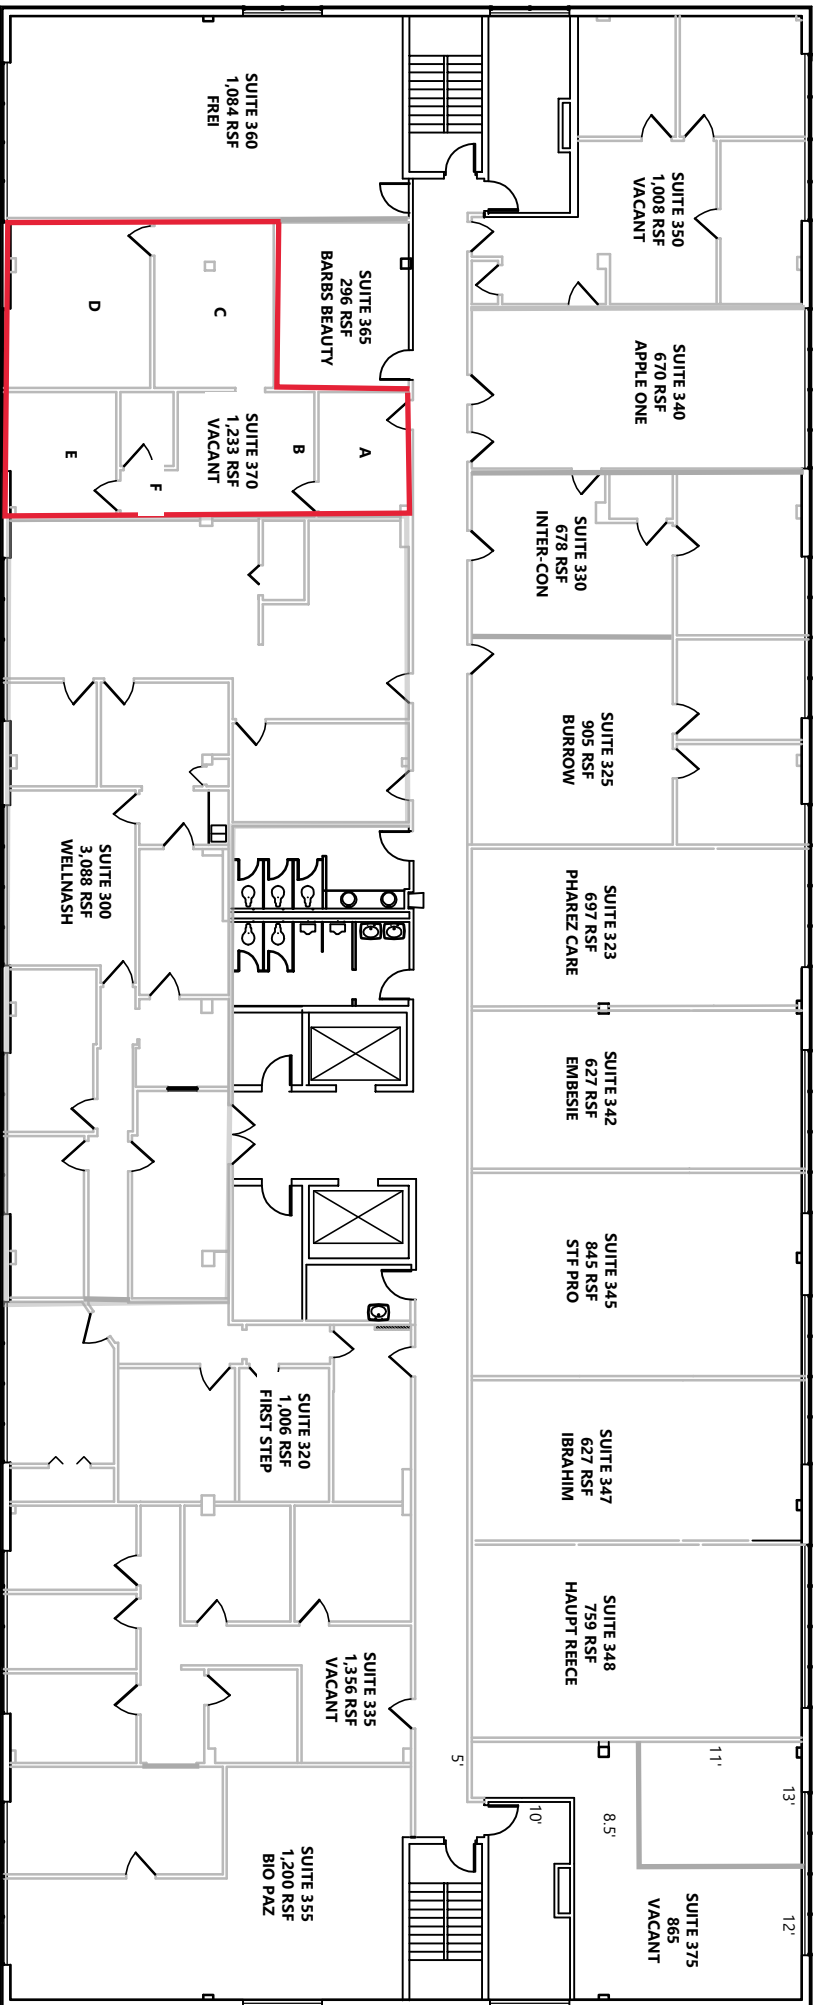

1161 MURFREESBORO ROAD, NASHVILLE, TN 37217
 SUITE 370 FLOOR PLAN

THIRD FLOOR PLAN

SCALE: NTS