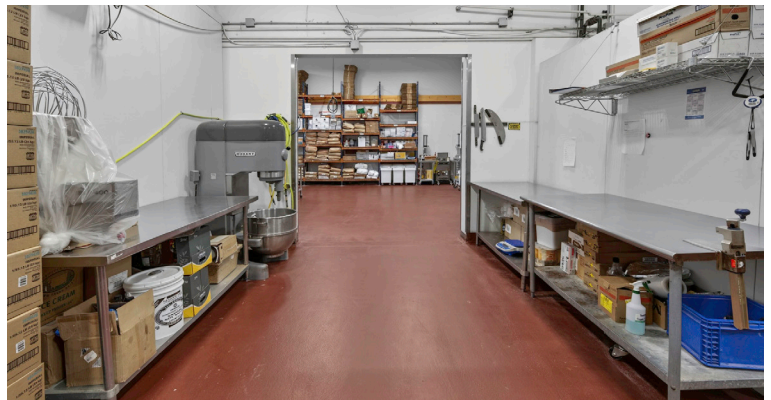

1501

INDUSTRIAL SPACE FOR SALE OR LEASE

1501 Lee Hill Drive

North Boulder

4,600 Square Feet Available

THE
W.W. Reynolds
COMPANIES

DETAILS

- * Units 10 & 11
- * 4,600 square feet
- * 85% food MFG, production, warehouse
- * 15% office
- * 18' clear Height
- * Two (2) 14' drive-in doors
- * Hood system, walk-in freezers & coolers
- * Extremely clean, operational food production facility; plug & play condition for a food user

SPACE NOTES

UNITS
10 AND 11

SIZE
4,600 SF

LEASE RATE
NEGOTIABLE

SALE PRICE
\$2,450,000

This turnkey food production facility is built for immediate use, eliminating the time and cost of a traditional build out. Fully equipped with commercial-grade infrastructure—including walk-in freezers, refrigeration units, prep sinks, and ovens—the space supports a wide range of culinary operations from day one. Designed for efficiency and compliance, it offers a streamlined workflow ideal for catering companies, meal prep services, food startups, or established operators looking to expand. Simply bring your team and ingredients—everything else is already in place.

INFRASTRUCTURE

Unit 10

- + Walk-in cooler by SRC Refrigeration
6'8" x 8'8" | middle of room
- + Walk-in cooler by SRC Refrigeration
9' x 6'6" | back of room | attached to freezer
- + Walk-in freezer by SRC Refrigeration
16' x 12'10"

Unit 11

- + Walk-in freezer by Masterbilt
10'8" x 5'8"
- + Walk-in freezer by Masterbilt
17'4" x 9'10"
- + High hood low temp dish machine by ADS
- + Optional Revent gas double rack oven model 724G

**More detailed information available upon request*