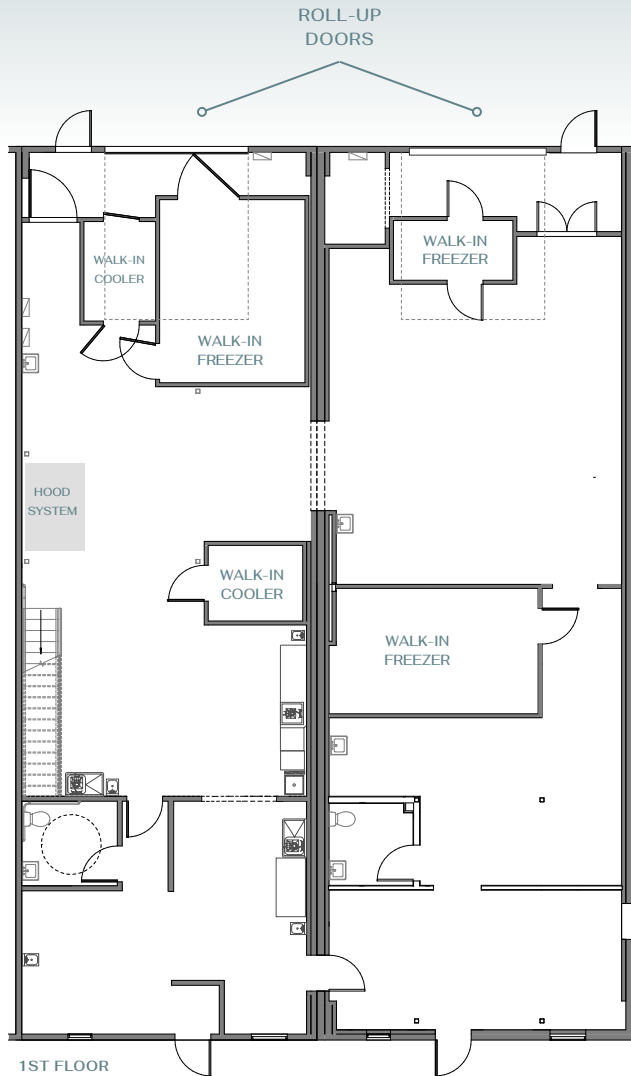

1501

INDUSTRIAL SPACE FOR SALE OR LEASE

1501 Lee Hill Drive

North Boulder

4,600 Square Feet Available

THE
W.W. Reynolds
COMPANIES

DETAILS

- * Units 10 & 11
- * 4,600 square feet
- * 85% food MFG, production, warehouse
- * 15% office
- * 18' clear Height
- * Two (2) 14' drive-in doors
- * Hood system, walk-in freezers & coolers
- * Extremely clean, operational food production facility; plug & play condition for a food user

SPACE NOTES

UNITS
10 AND 11

SIZE
4,600 SF

LEASE RATE
NEGOTIABLE

SALE PRICE
\$2,450,000

This turnkey food production facility is built for immediate use, eliminating the time and cost of a traditional build out. Fully equipped with commercial-grade infrastructure—including walk-in freezers, refrigeration units, prep sinks, and ovens—the space supports a wide range of culinary operations from day one. Designed for efficiency and compliance, it offers a streamlined workflow ideal for catering companies, meal prep services, food startups, or established operators looking to expand. Simply bring your team and ingredients—everything else is already in place.

INFRASTRUCTURE

Unit 10

- + Walk-in cooler by SRC Refrigeration
6'8" x 8'8" | middle of room
- + Walk-in cooler by SRC Refrigeration
9' x 6'6" | back of room | attached to freezer
- + Walk-in freezer by SRC Refrigeration
16' x 12'10"

Unit 11

- + Walk-in freezer by Masterbilt
10'8" x 5'8"
- + Walk-in freezer by Masterbilt
17'4" x 9'10"
- + High hood low temp dish machine by ADS
- + Optional Revent gas double rack oven model 724G

**More detailed information available upon request*