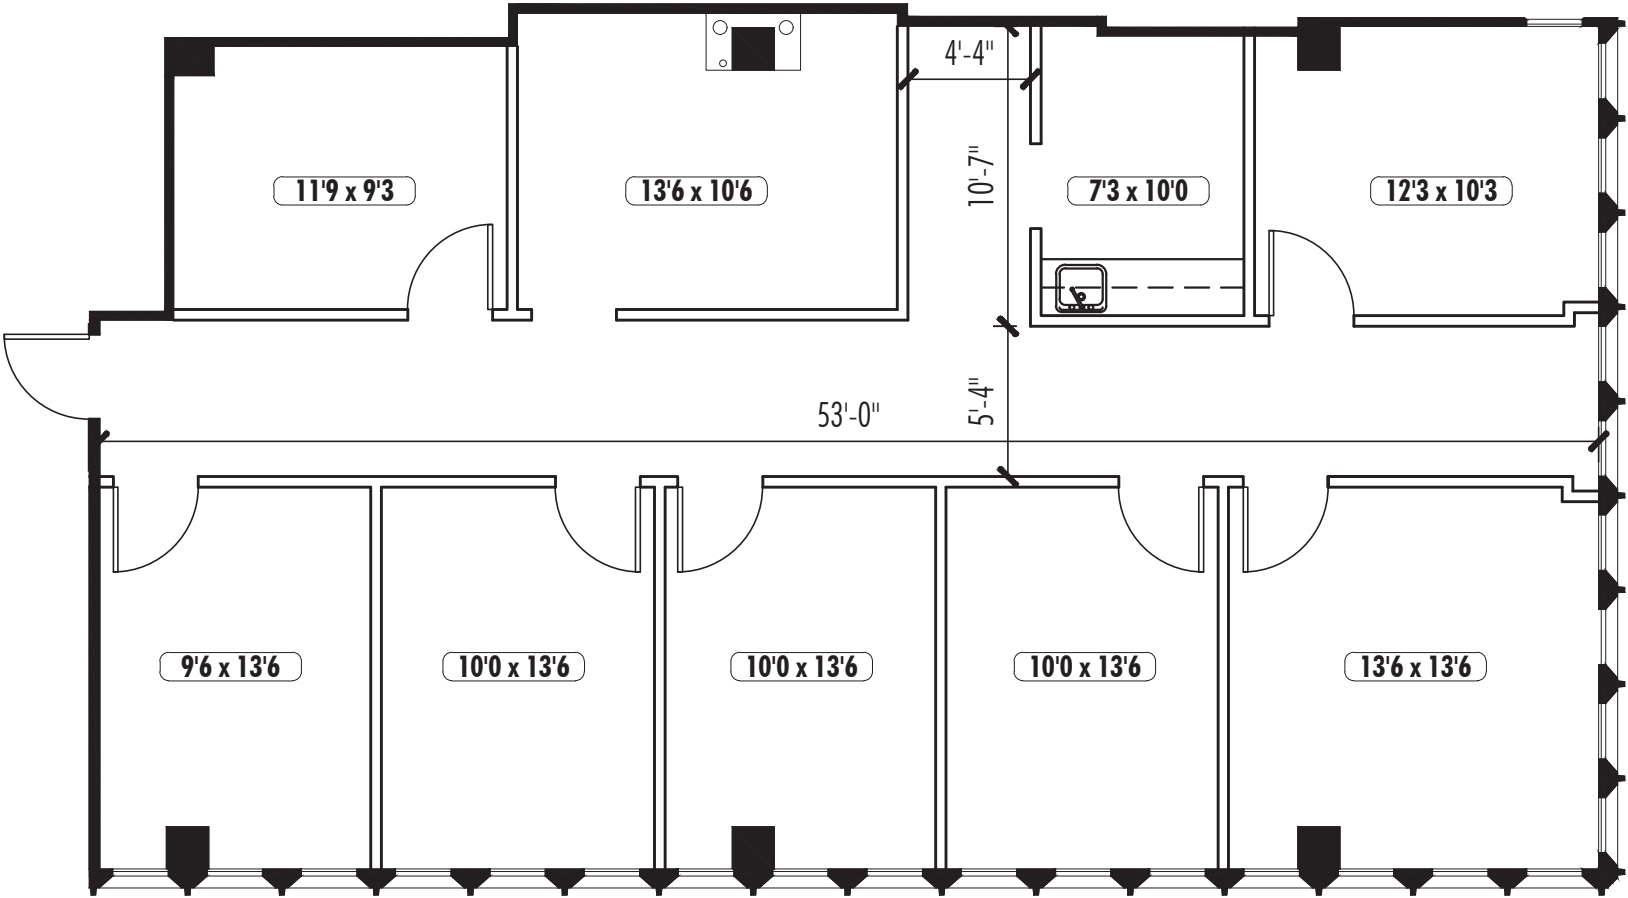

# TOWER 235, SUITE 925

1,821 RSF

KEY PLAN

PEACHTREE CENTER