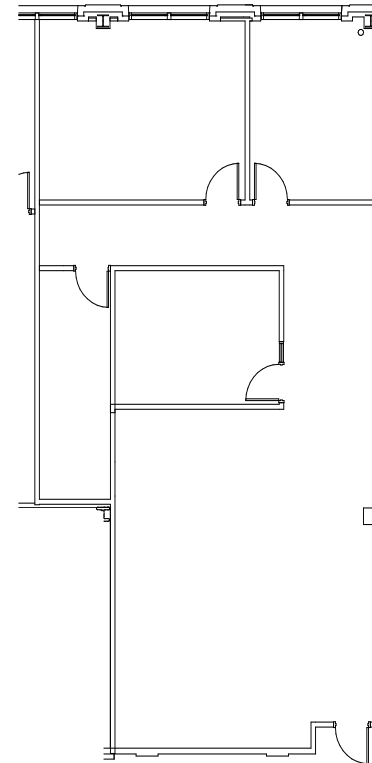

SUITE 185 | 2,016 RSF

FOR MORE INFO, CONTACT

JENNIFER KURZ | 704.295.0412 | JTK@TRINITY-PARTNERS.COM

TIM ARNOLD | 704.295.0404 | TARNOLD@TRINITY-PARTNERS.COM