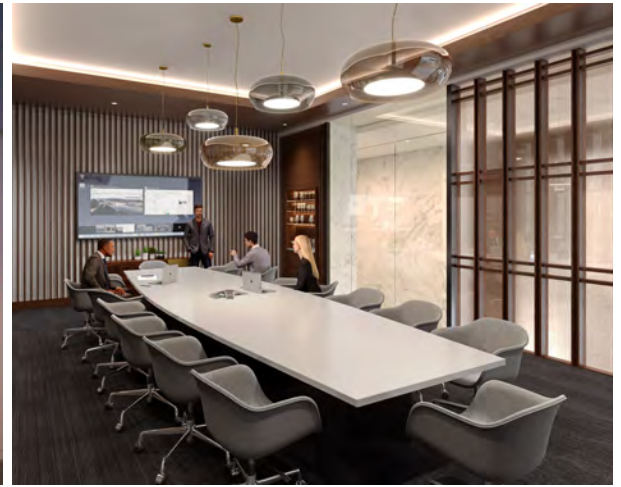

On-demand workspaces

SQ¹

$225

SQUARE ONE

An introductory package perfect for individuals and small startups.

- Two days of office use per month.
- All-inclusive amenities and access to conference rooms and additional hours on demand.

SQ⁺

$350

SQUARE PLUS

An advanced package that gives individuals and organizations even more freedom.

- Twenty credits per month to use by the hour or by the day, how and where you and your team need to meet.
- Choose from any office or meeting space across our portfolio.

SQ^x

$600

SQUARE MAX

An upgraded package offering unparalleled access and flexibility.

- Forty credits per month to use by the hour or by the day, how and where you and your team need to meet.
- Choose from any office or meeting space across our portfolio.

thesq.com

work@thesq.com

833.259.6644