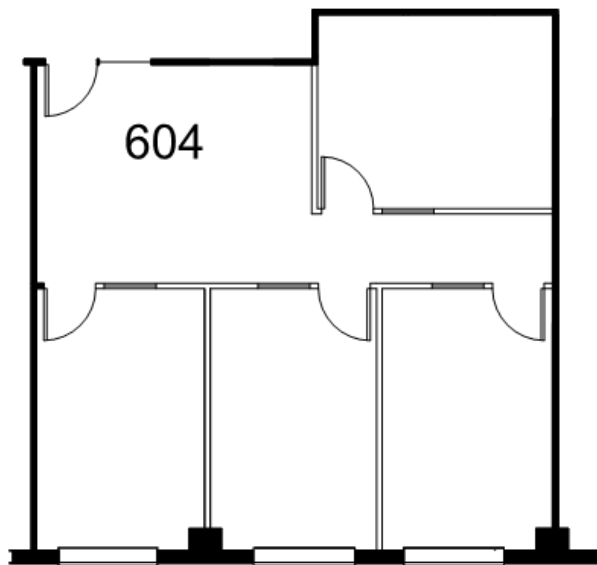

SUITE 604

964 RSF

KEY PLAN

LEAH MASSON

Senior Director
+1 206 215 9803
leah.masson@cushwake.com

BRANDON BURMEISTER

Senior Director
+1 206 215 9702
brandon.burmeister@cushwake.com