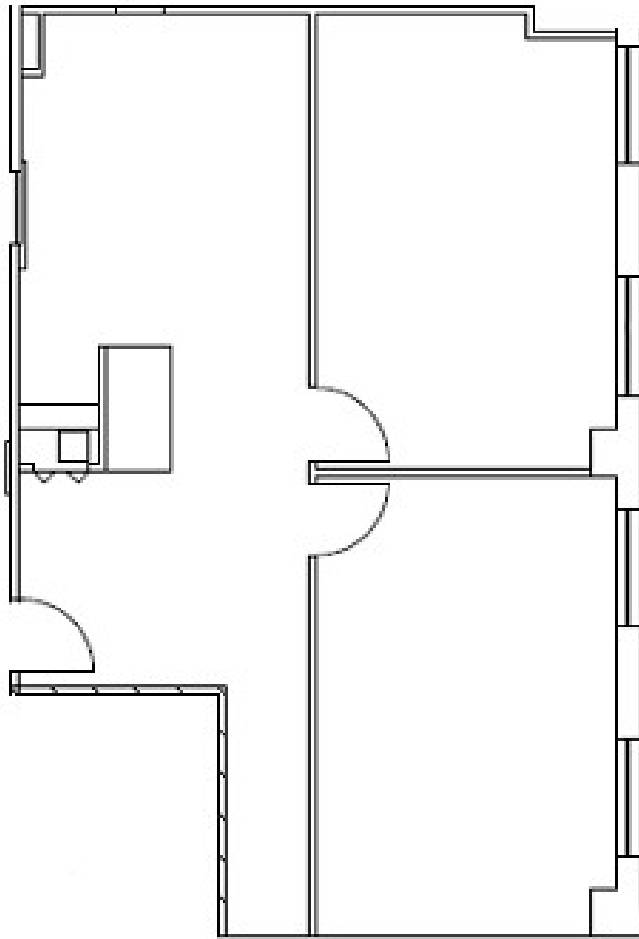

Esperson

Level 9 - Suite 935 (1,133 RSF)

808 Travis, Houston, Texas 77002

cameron
MANAGEMENT

For leasing information:

Christine Gabriel 713.224.1663 x 284

Morris Chen 713.224.1663 x 256

leasing@cameronmanagement.com