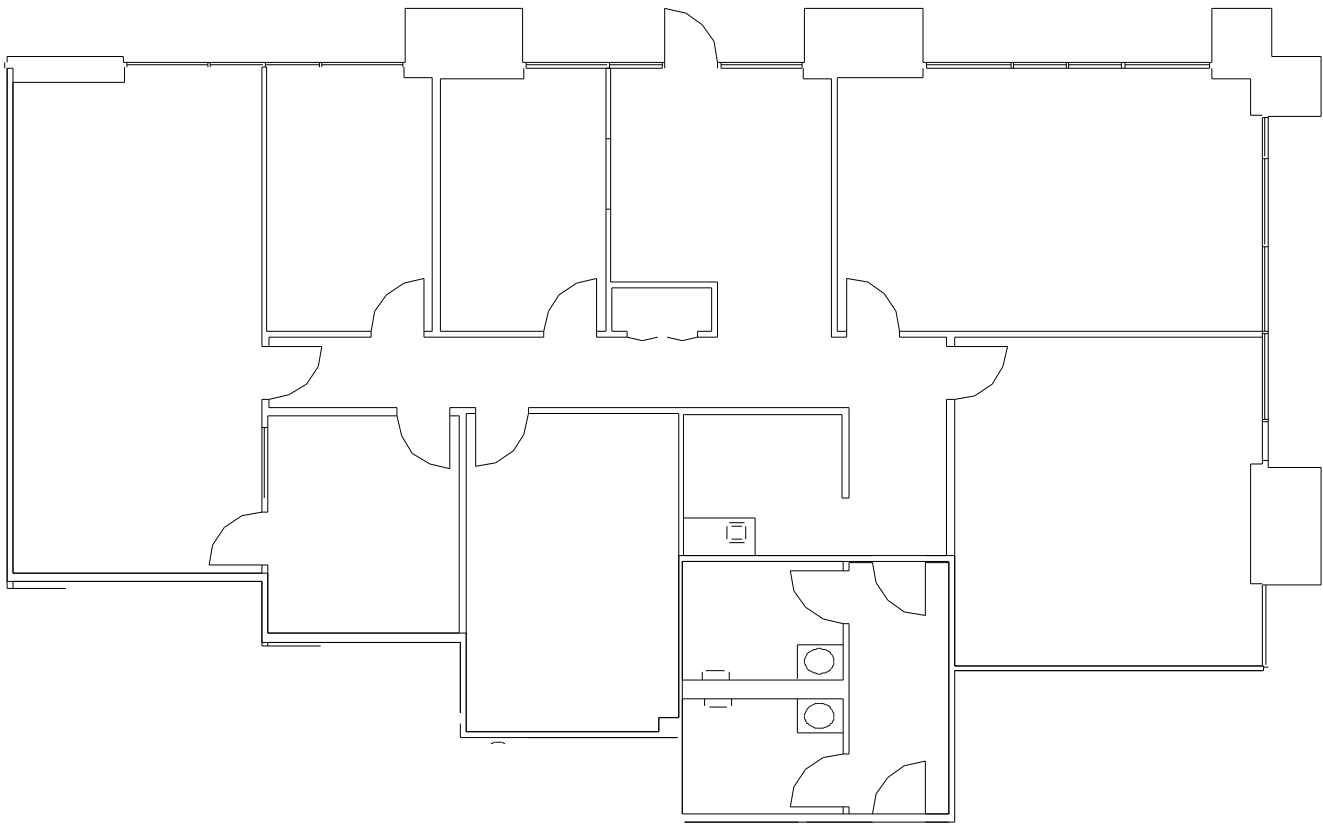

RICHARDSON DRIVE PLAZA

1475 RICHARDSON DRIVE, RICHARDSON, TX 75080

SUITE 206 - 2,556 RSF

Jared Laake
972.776.7045
jlaake@bradford.com

Kyle Espie
972.776.7070
kespie@bradford.com

Bradford Commercial Real Estate Services
www.bradford.com