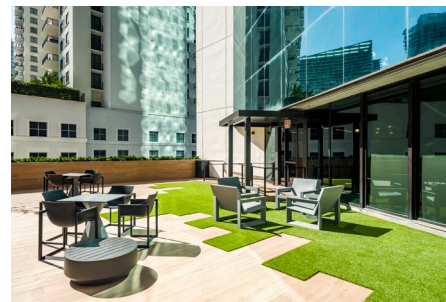

BRICKELL CITY TOWER

80 SW 8TH ST
MIAMI FL 33130

SUITE 1800 | 8,339 RSF

VIEW
Matterport®

BANYAN STREET
REAL ESTATE FUNDS

LEASING CONTACTS

Cameron Tallon
+1 407 284 7455
cameron.tallon@cbre.com

Eric Groffman
+1 786 390 7497
eric.groffman@cbre.com