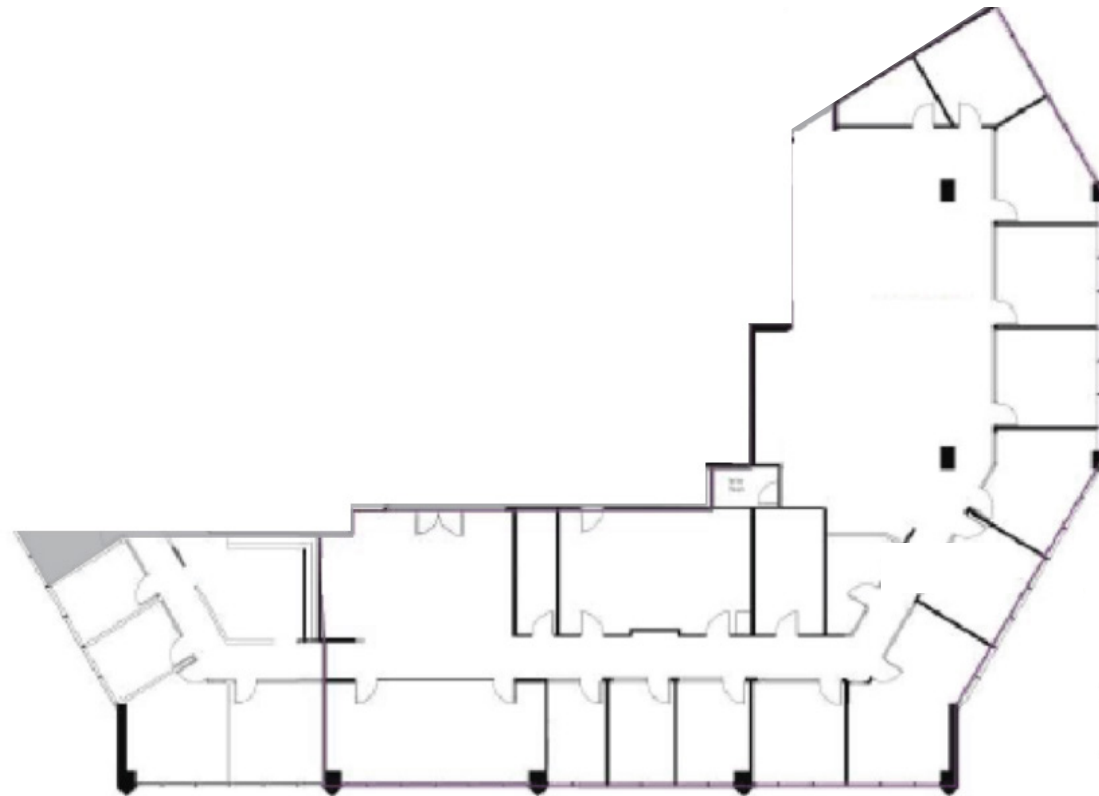

BRICKELL CITY TOWER

80 SW 8TH ST
MIAMI FL 33130

SUITE 1800 | 8,339 RSF

VIEW
Matterport®

BANYAN STREET
REAL ESTATE FUNDS

LEASING CONTACTS

Cameron Tallon
+1 407 284 7455
cameron.tallon@cbre.com

Eric Groffman
+1 786 390 7497
eric.groffman@cbre.com