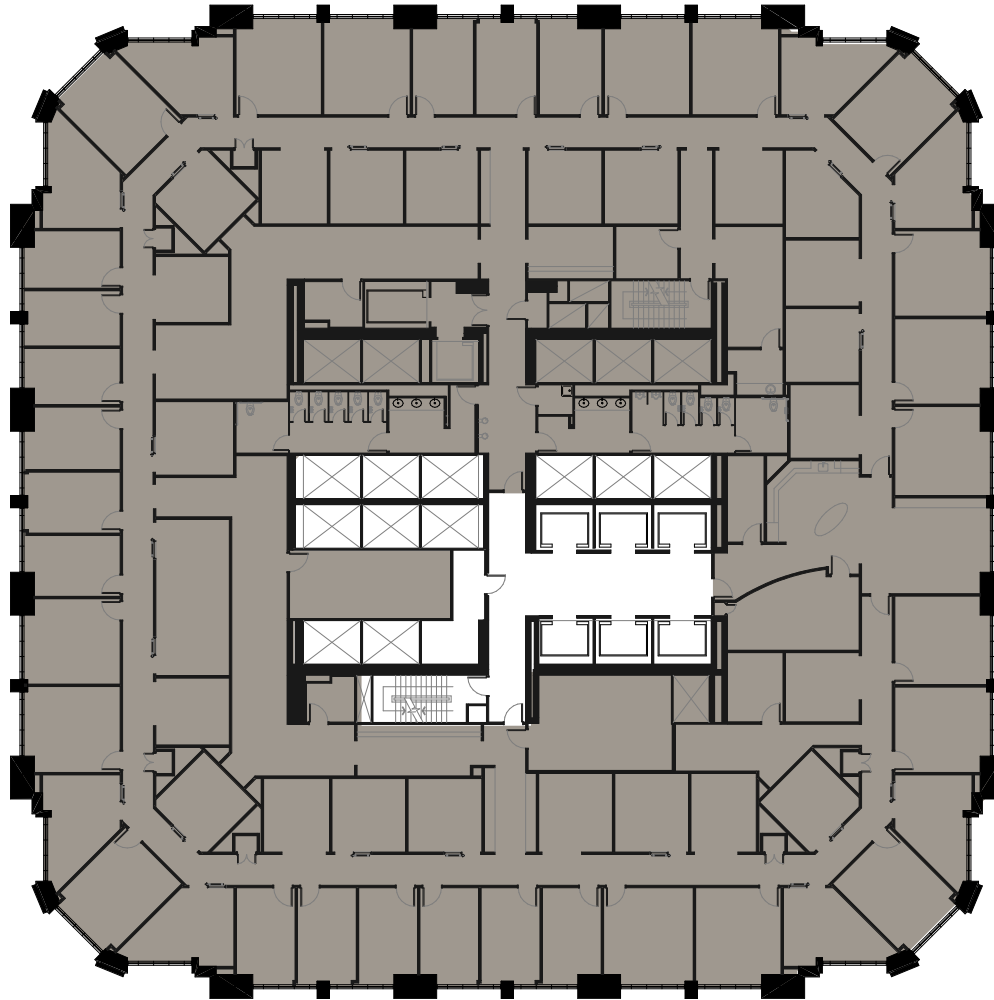

ONE
ATLANTIC
CENTER

SUITE 1500
22,351 RSF

KEY PLAN

PRESTON MENNING

preston.menning@streamrealty.com
404.962.8609

GLENN KOLKER

glenn.kolker@streamrealty.com
404.962.8630

LAUREN SLAPPEY