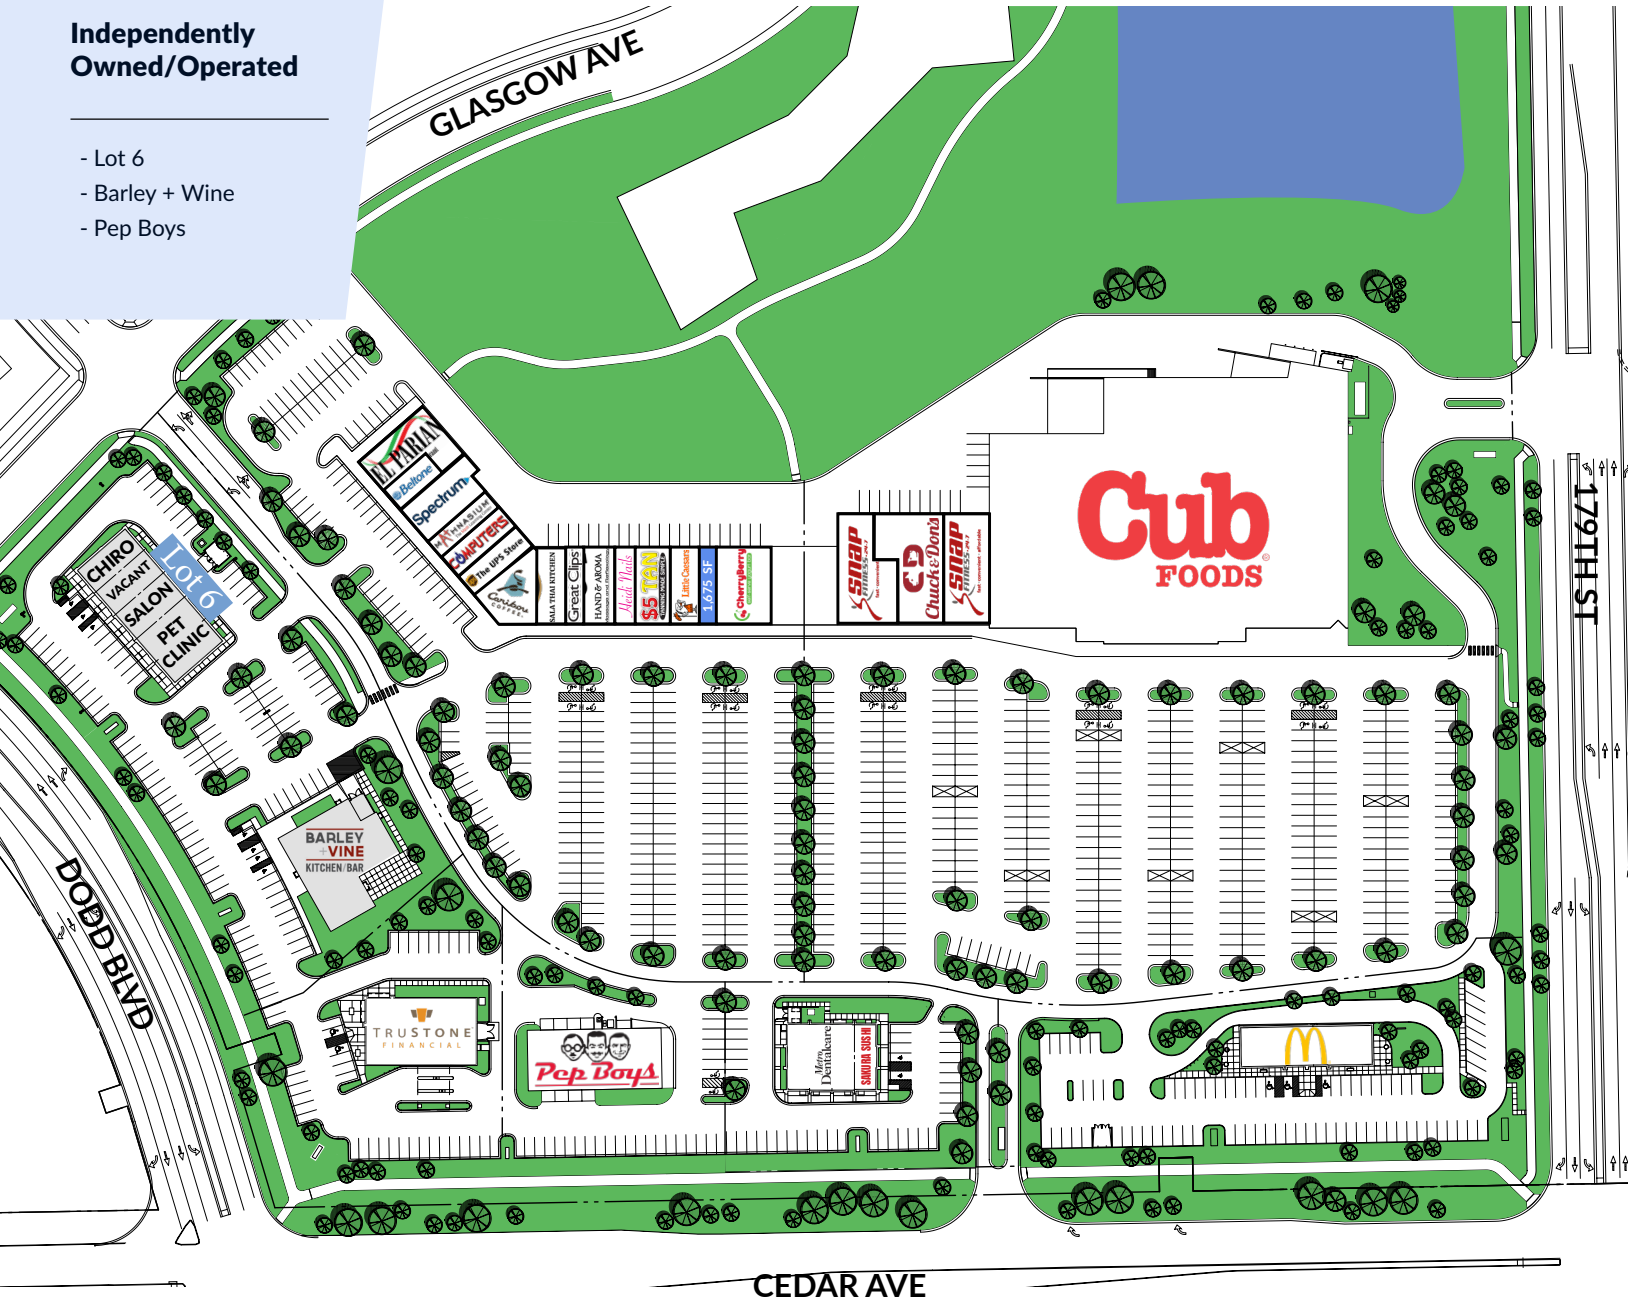

CROSSROADS OF LAKEVILLE

Space Available
Lakeville, MN

Cedar Avenue & Dodd Boulevard | Lakeville, MN 55044

Crossroads of Lakeville is an active, yet easily accessible, development with direct access from Cedar Avenue. Constructed in 2004, the 127,248 SF community center is anchored by Cub Foods, a prominent grocer in the Twin Cities. Highlights of the property include a diverse tenant mix consisting of retail, restaurant, and service-related businesses, along with a patio seating area and ample parking. For more information or to schedule a property tour please contact us directly.

Available For Lease

1,675 SF - In-Line Space

- Negotiable Rates & TI •
- Strong co-tenants: •
- Cub Foods, Snap Fitness, Chuck & Don's and Caribou Coffee

Tour Today!

Demographics

| | 1 - Mile | 3 - Miles | 5 - Miles |
|--|-----------|-----------|-----------|
|  Population | 8,582 | 82,311 | 172,612 |
|  Daytime Population | 1,107 | 18,777 | 52,209 |
|  Households | 2,996 | 28,143 | 61,909 |
|  Average HH Income | \$139,275 | \$141,968 | \$136,352 |

DATA SOURCE: STDB | ESRI

Leasing Info

Brian Merz
(763) 285-7235
bmerz@hjdevelopment.com
hjdevelopment.com

HJ hj development

Independently Owned/Operated

- Lot 6
- Barley + Wine
- Pep Boys

179th St. & Glasgow Ave.

| | Sq. Ft. |
|-------------------|--------------|
| Cub Foods | 68,864 |
| Snap Fitness | 4,009 |
| Chuck & Don's | 4,418 |
| Snap Fitness | 5,798 |
| Cherry Berry | 3,187 |
| AVAILABLE | 1,675 |
| Little Caesars | 1,415 |
| \$5 Tan | 2,831 |
| Heidi Nails | 1,400 |
| Hand + Aroma | 1,417 |
| Great Clips | 1,400 |
| Sala Thai Kitchen | 1,413 |