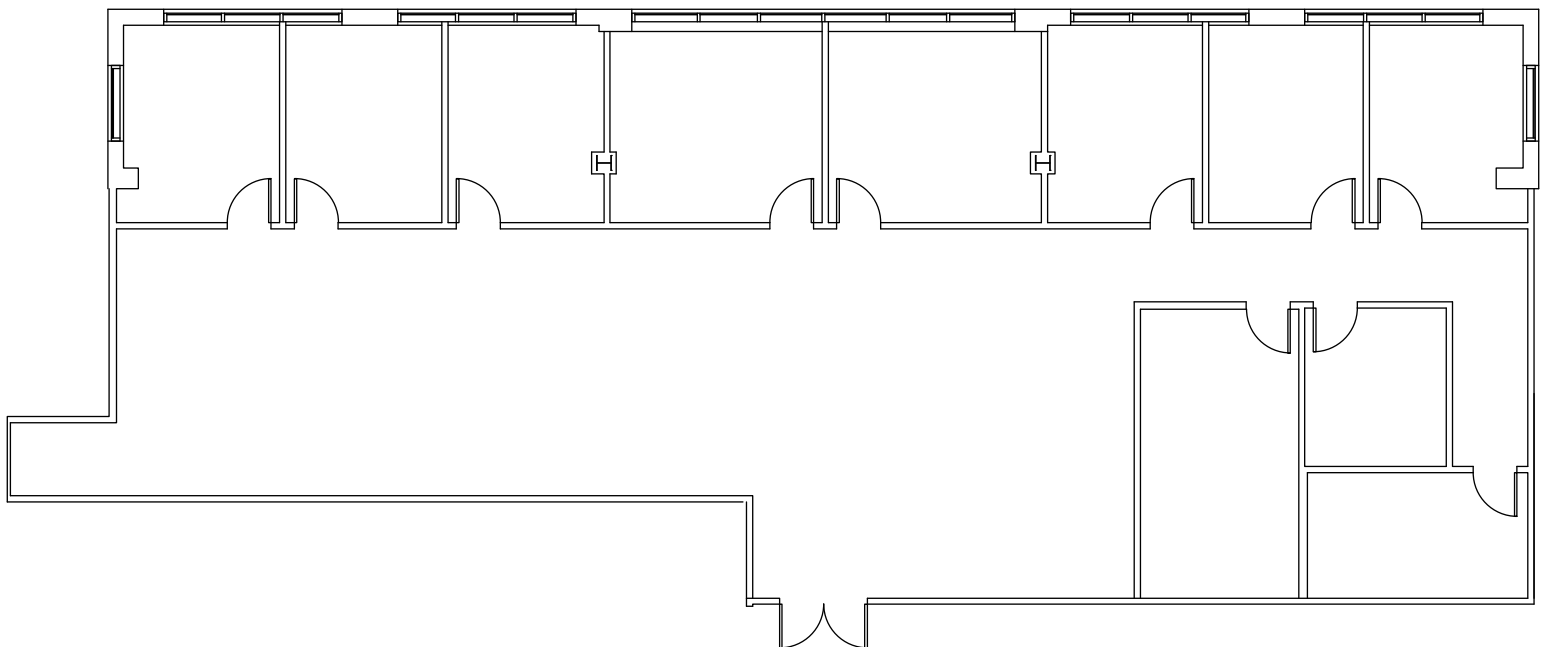

SOUTHPOINTE

7901 SW 6TH CT
PLANTATION, FL

SUITE 350
8,005 RSF

BLANCA COMMERCIAL REAL ESTATE, INC.
LICENSED REAL ESTATE BROKER | BLANCACRE.COM

CHRISTOPHER GALLAGHER | 954.770.4211
christopher.gallagher@blancacre.com