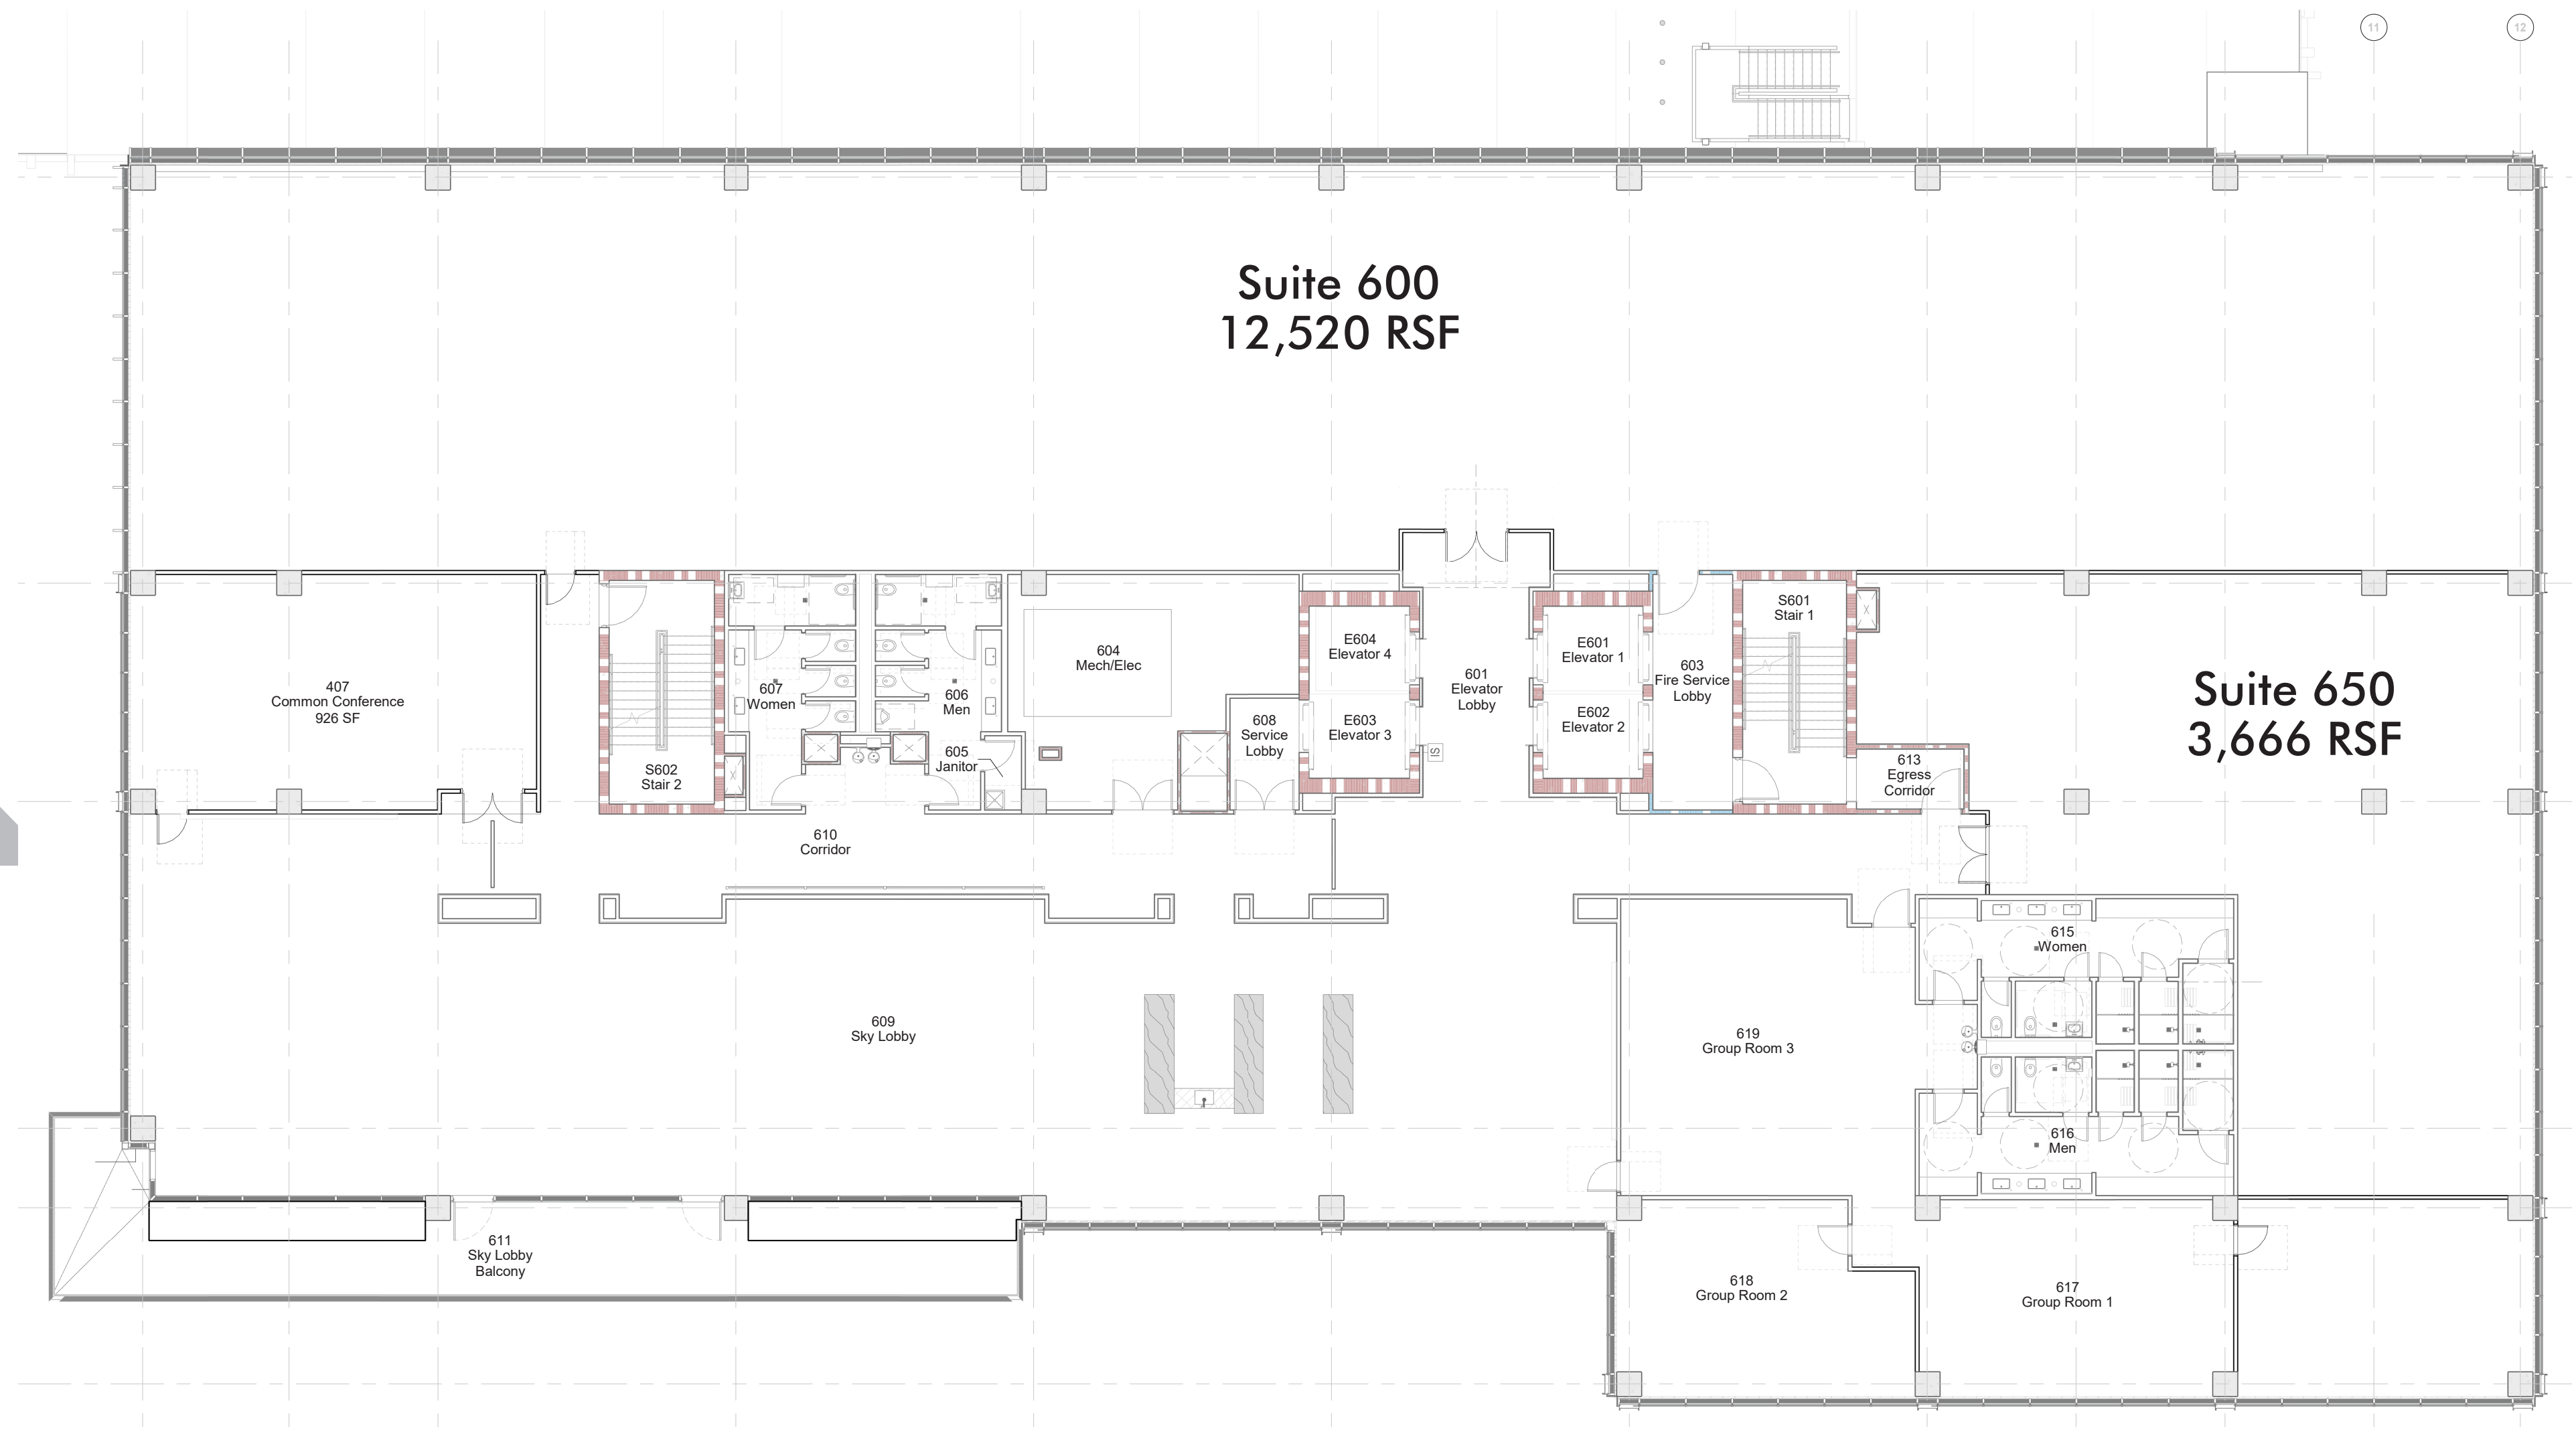

HEIGHTS 201

LEVEL 6

CONTACT US

Ryan Reynolds
Senior Vice President
ryan.reynolds@cbre.com
813.273.8470

James Garvey
Senior Vice President
jimmy.garvey@cbre.com
813.334.1602

Kristin Kenney
Vice President
kristin.kenney@cbre.com
813.273.8483