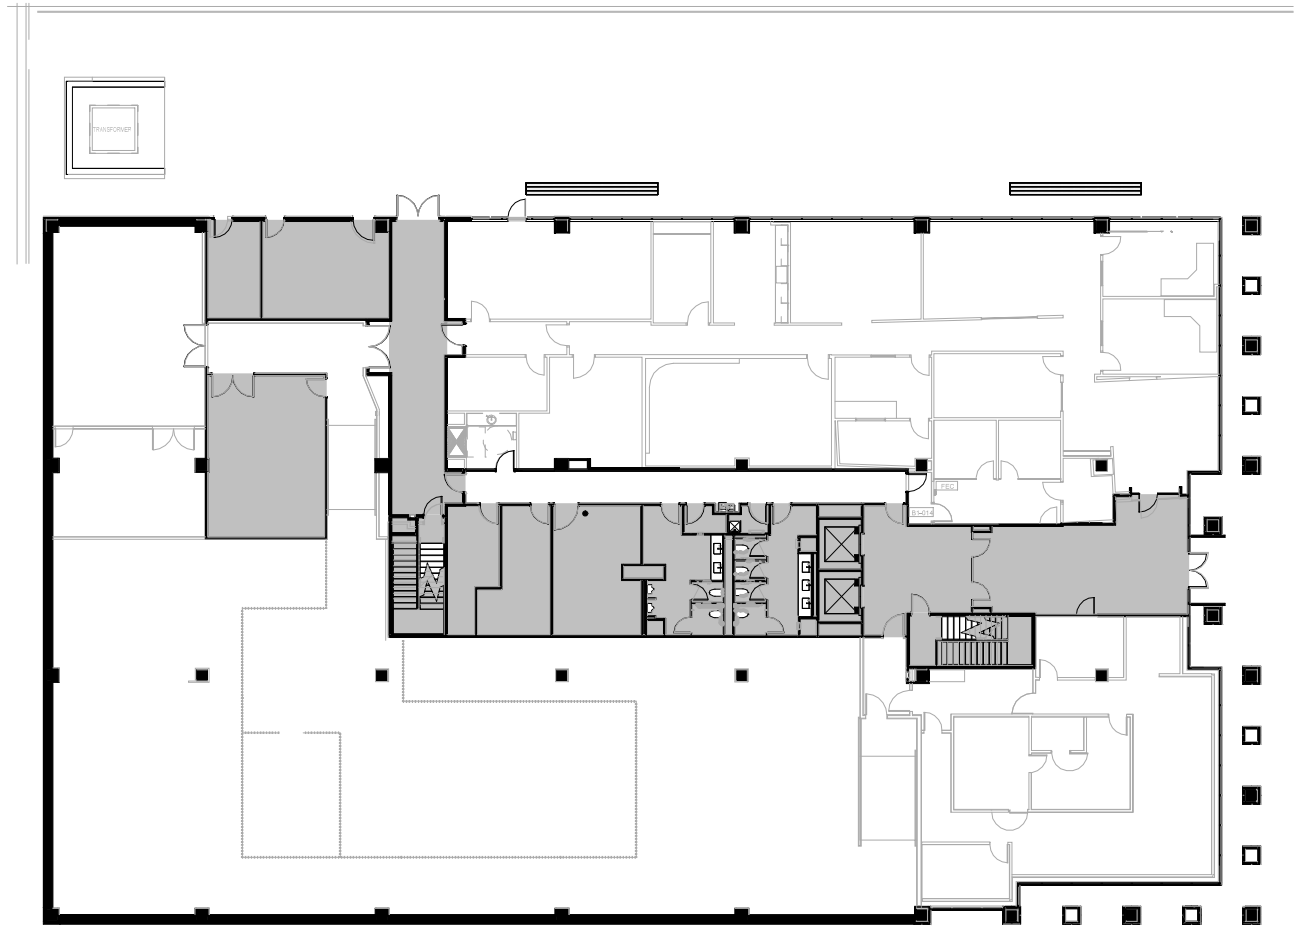

KEY PLAN

Floor Plan - Suite 100North

PLAN
NORTH

Jeff Bellamy 404.995.2221

ASD | SKY

6303 BARFIELD ROAD - SUITE 100North - 20,951 RSF

Available Suite