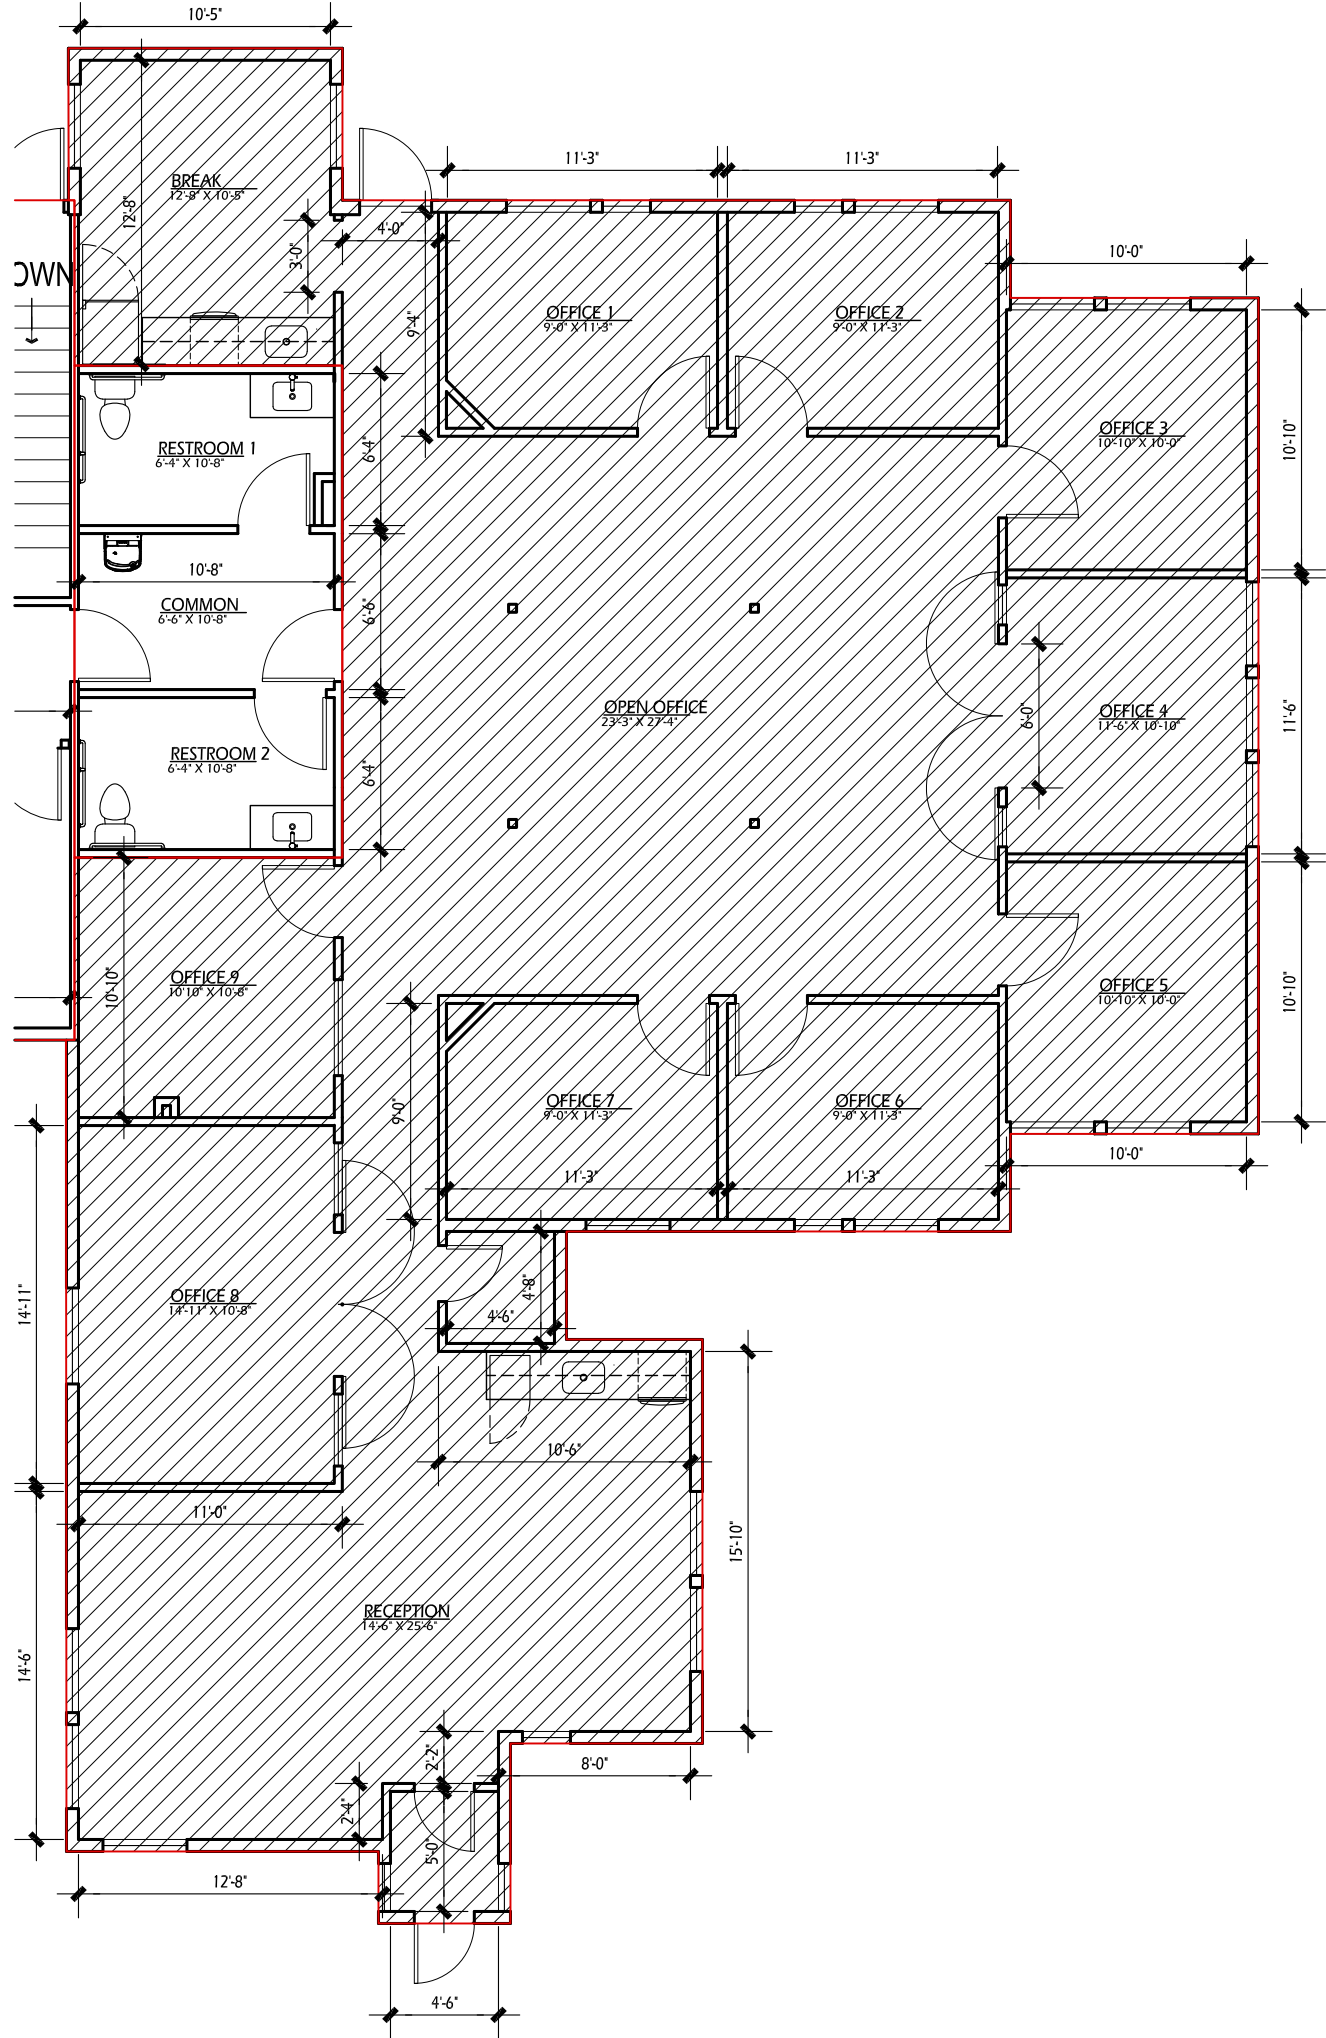

2,685 SF

Bittersweet Square - Suite 1A Main Level Floor Plan

Scale: 1/8" = 1'-0" | Date: 12.13.24
Print at 11" x 17"