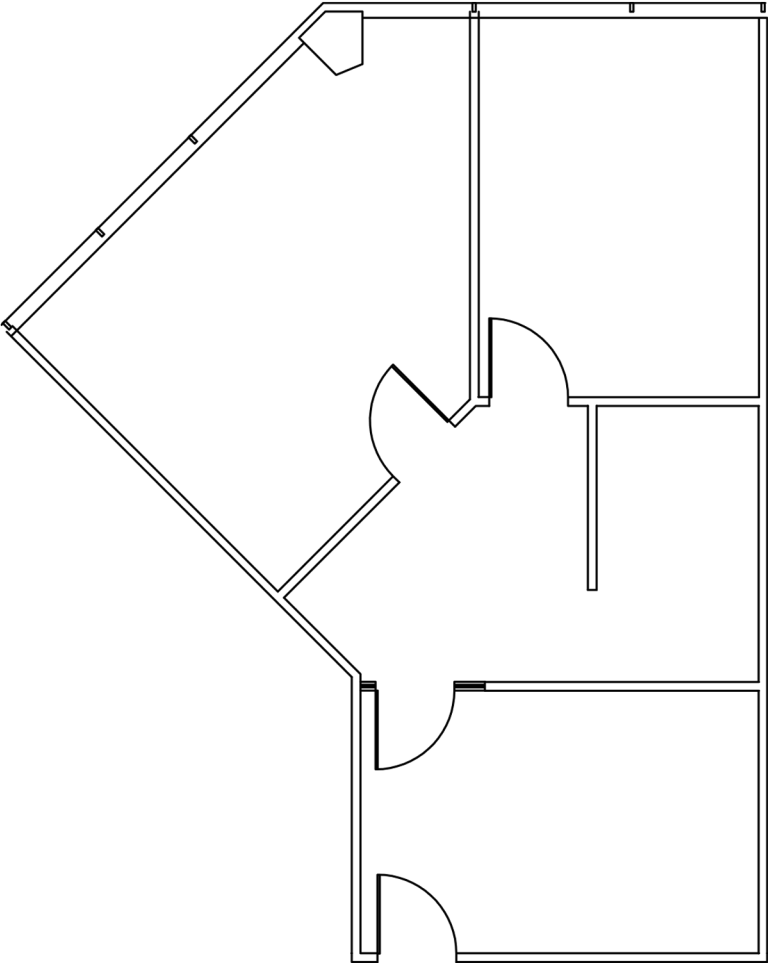

FOR LEASE | OFFICE | 2550 GRAY FALLS DRIVE

SUITE 214  
997 Square Feet

MATT EASTERLING  
713.325.4112  
measterling@landparkco.com

JACOB SUMMERS  
832.790.4200  
jsummers@landparkco.com