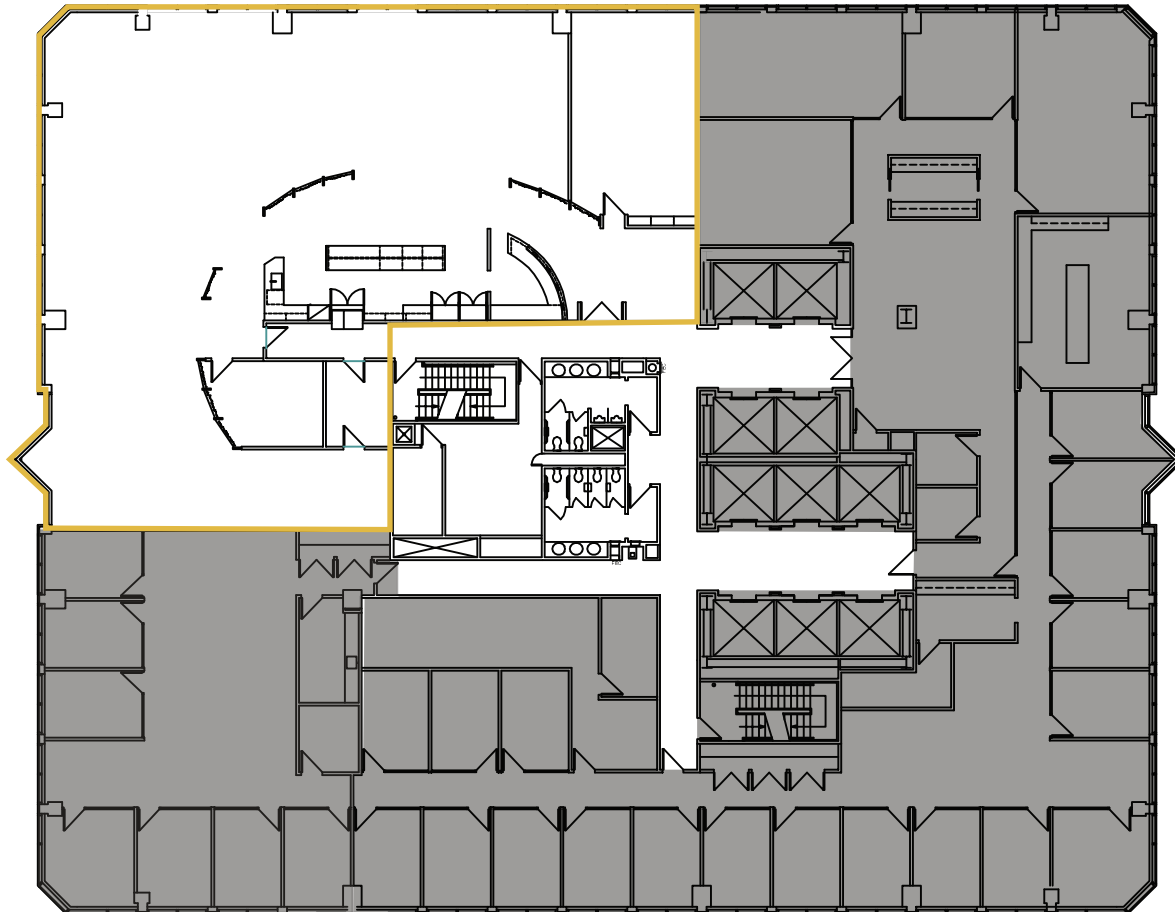

1201 WALNUT

Kansas City, MO 64105

 = VACANT

Suite 1400
6,662 RSF

14th Floor

SCALE: 1/32" = 1'-0"

 THE SKYLINE COLLECTION