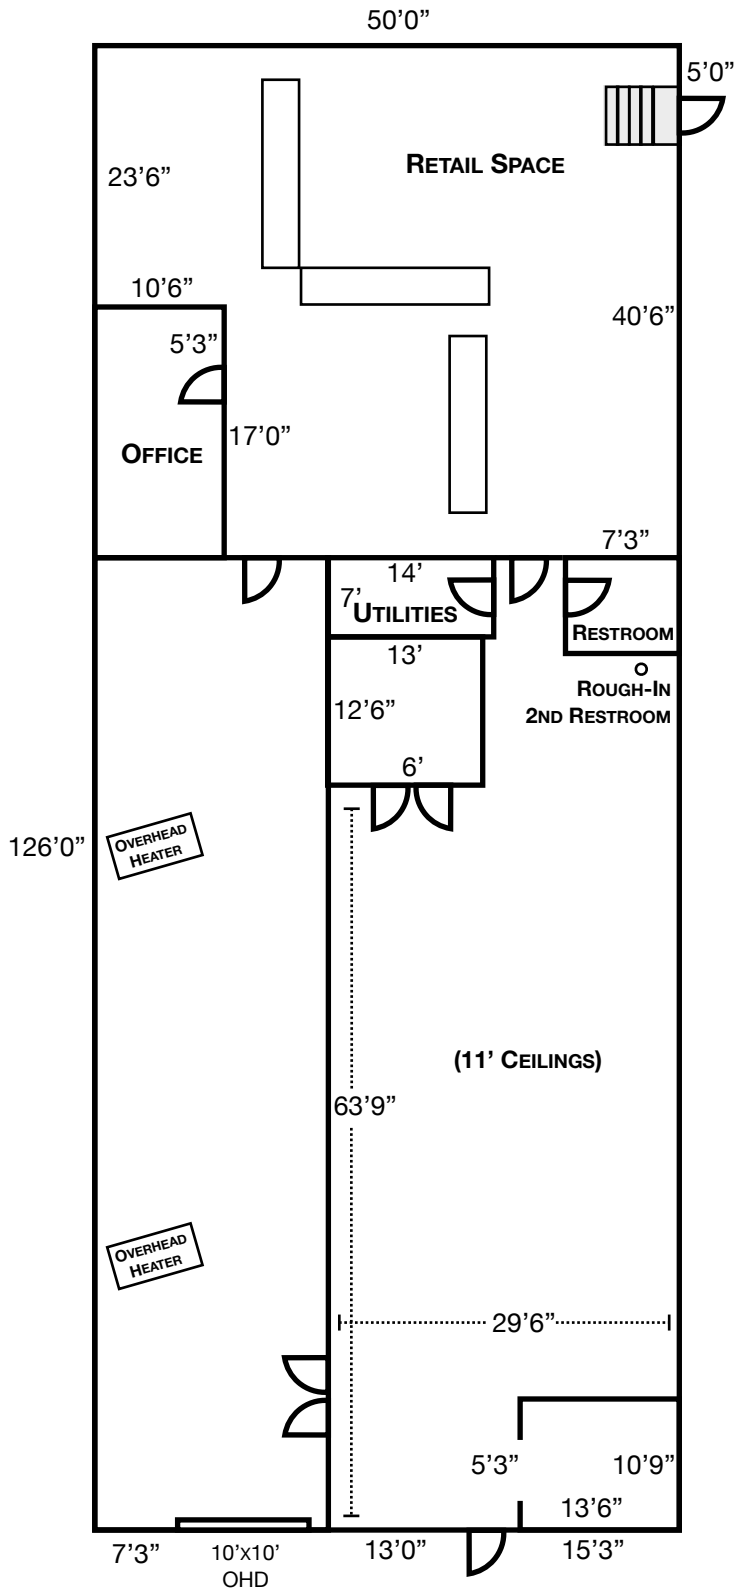

FLOOR PLAN

3006 AVENUE OF THE CITIES, MOLINE, IL 61265

ALL MEASUREMENTS APPROXIMATE. USER TO VERIFY ALL MEASUREMENTS.