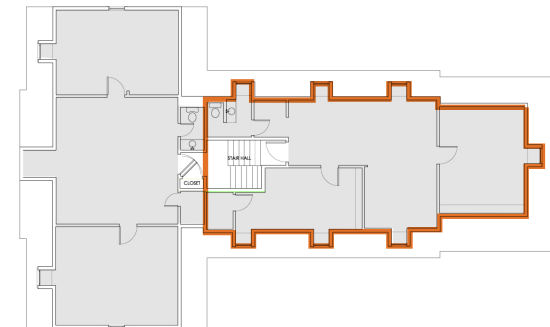

CHARLOTTESVILLE
BOAR'S HEAD
RESORT

THE SPORTS CLUB
at
BOAR'S HEAD RESORT

BIRDWOOD GOLF
at
BOAR'S HEAD RESORT

IVY RD

888 SF

\$1,650/MO

3 Boar's Head Lane, Suite E

Charlottesville, VA 22903

3 THIRD FLOOR PLAN
A13 10/17

Private, light-filled, and furnished office suite situated in the bucolic Boar's Head Professional Center features 2 private offices, a reception/sitting area, a half bath, and a wet bar.