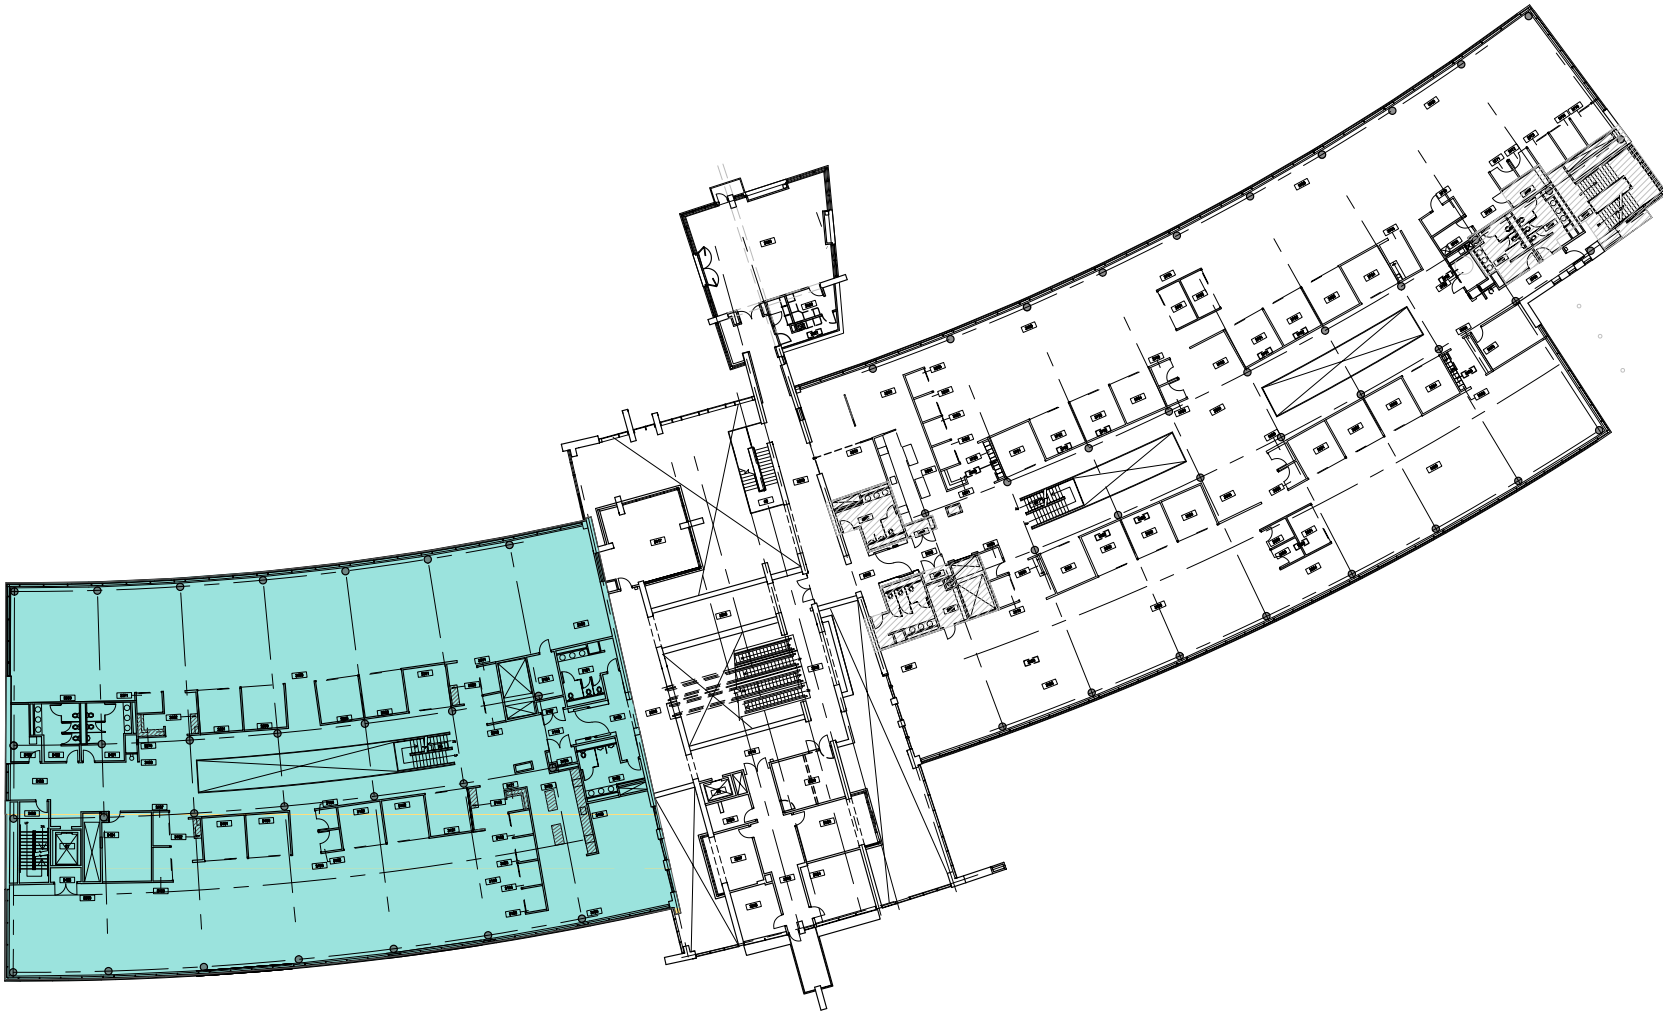

275 N FIELD DRIVE

LAKE FOREST, IL

3RD FLOOR | 21,470 RSF

CHRIS CUMMINS

+1 773 458 1352

chris.cummins@jll.com

STEVEN SPINELL

+1 312 228 3936