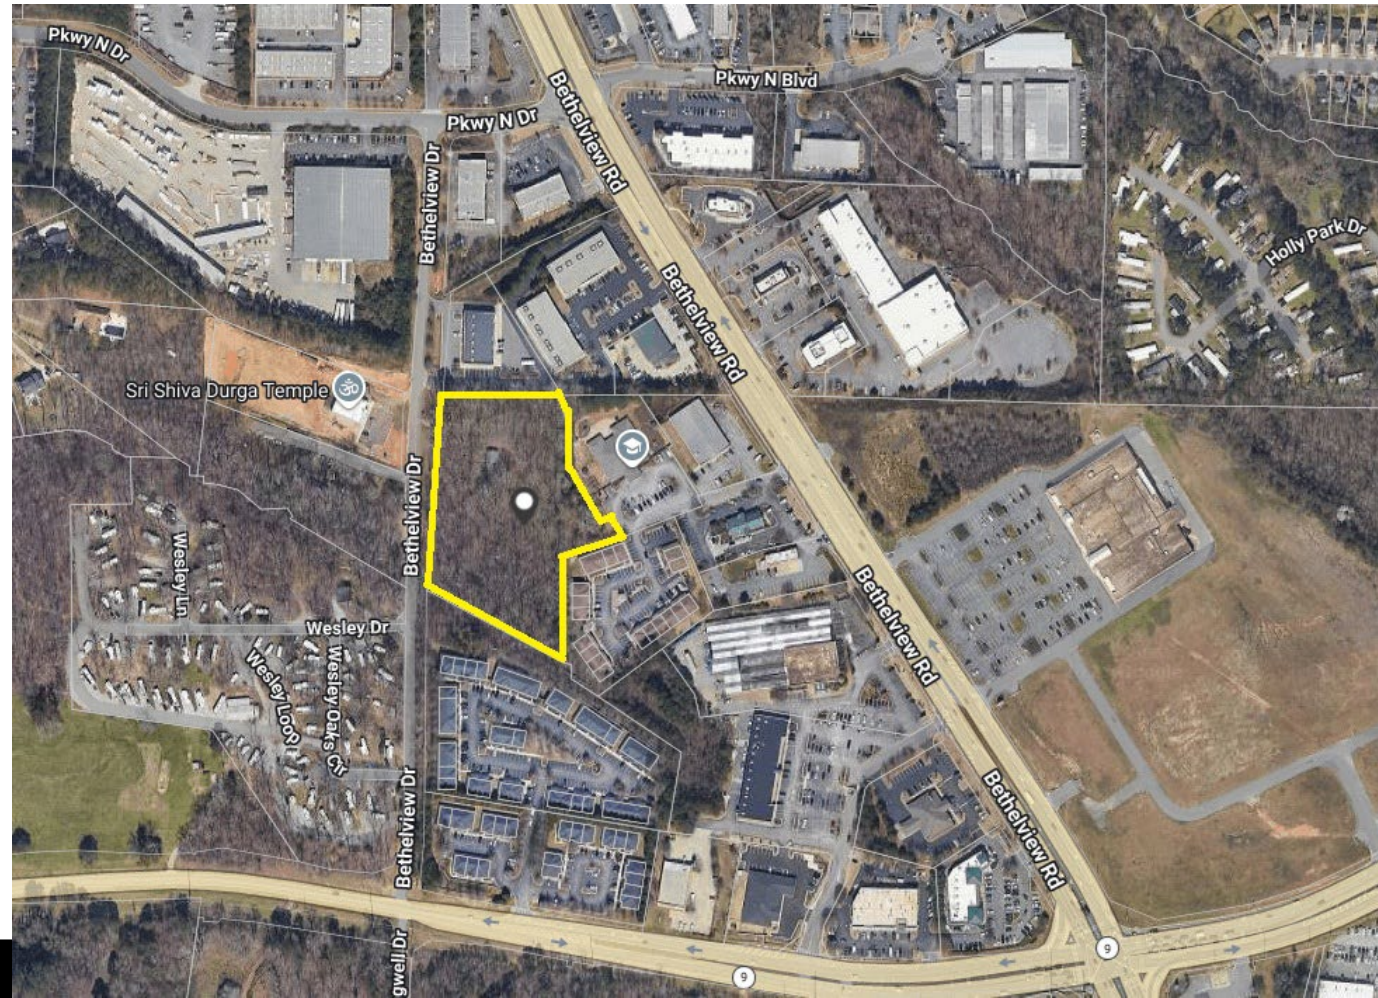

**2600 Bethelview Drive,
Cumming, GA 30040
Forsyth County**

**EXCLUSIVELY OFFERED BY
WILSON HUTCHISON REALTY, LLC**

- a +/- 4.45 AC tract of land
- Asking \$1,800,000.00
- Zoned CBD

**Robert Wilson
770-318-9439 – Cell
Or
Robert@wilsonhutch.com**