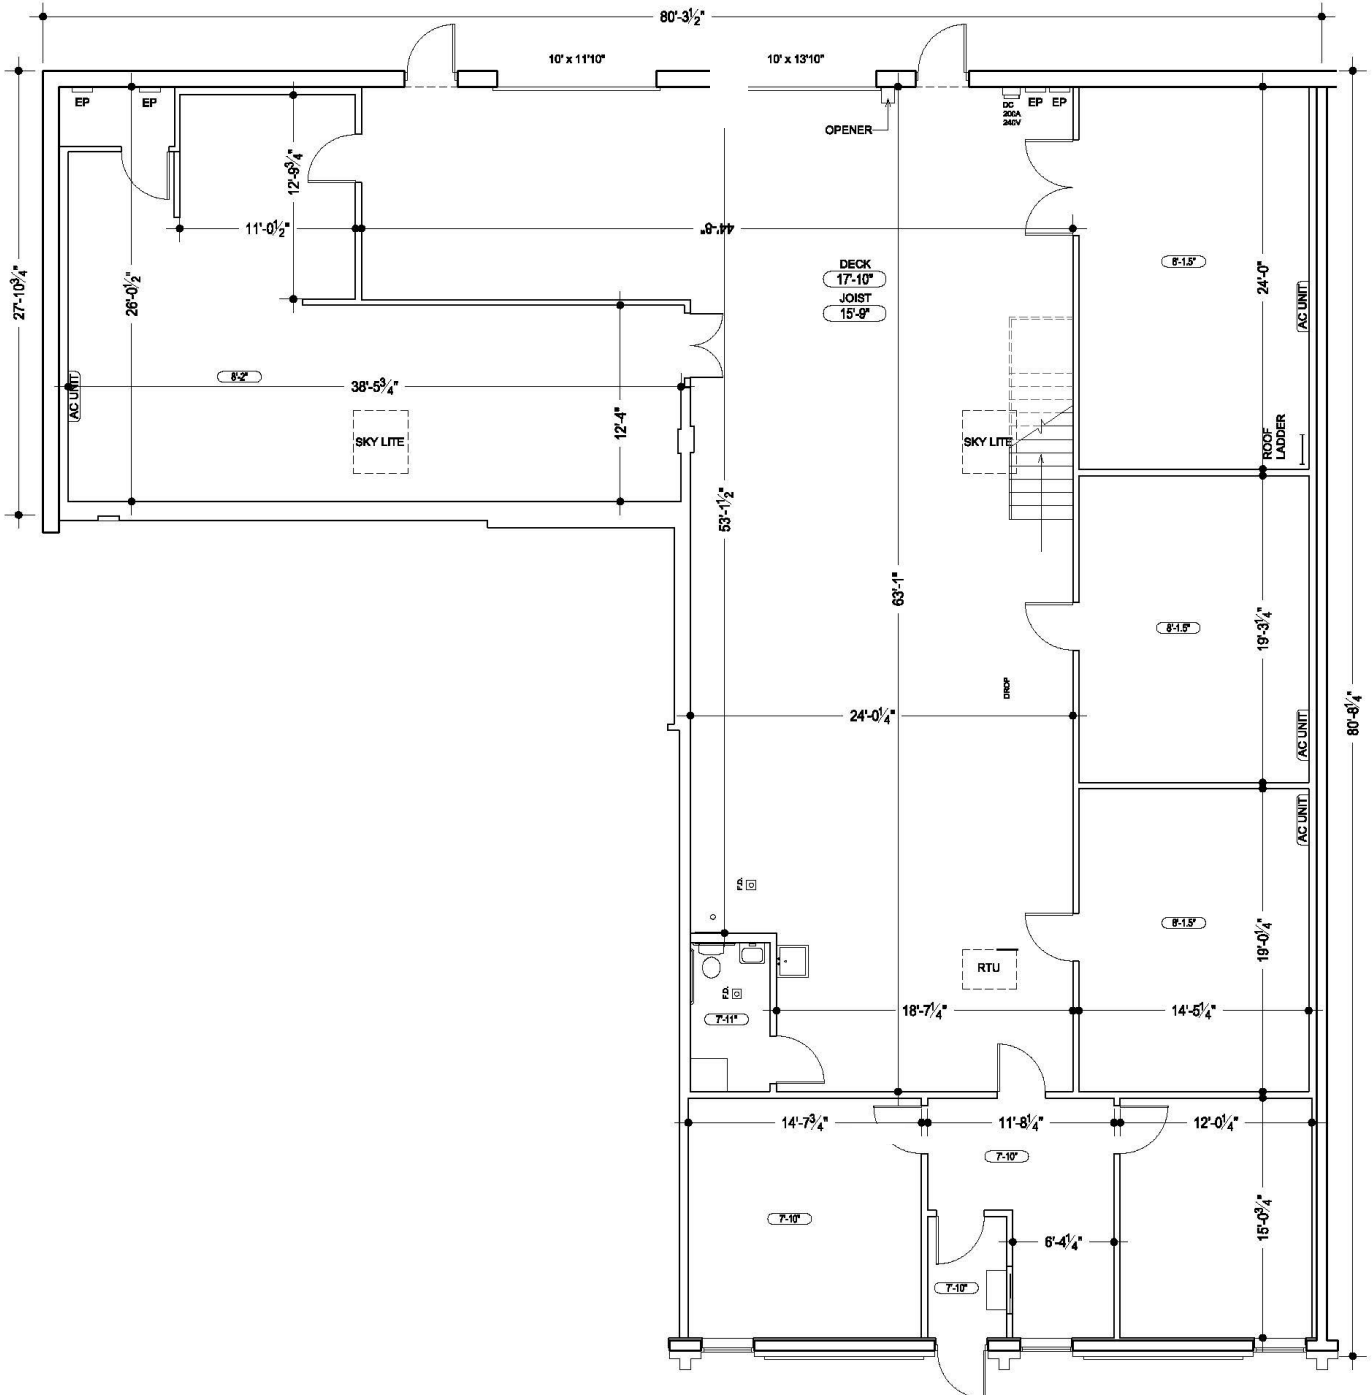

Leased & Managed By:

JEFFRIES TECH CENTER

37637 Schoolcraft Road, Livonia, MI 48150

Location Map

4,363 SF AVAILABLE
2,539 SF Office | 1,824 SF Warehouse

www.ari-el.com

29355 Northwestern Hwy., Suite 301, Southfield, MI 48034