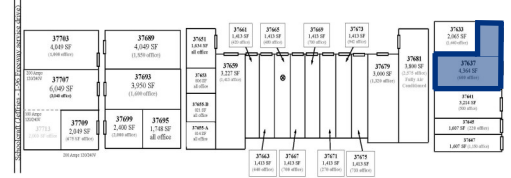

Leased & Managed By:

JEFFRIES TECH CENTER

37637 Schoolcraft Road, Livonia, MI 48150

Location Map

4,363 SF AVAILABLE
2,539 SF Office | 1,824 SF Warehouse

www.ari-el.com

29355 Northwestern Hwy., Suite 301, Southfield, MI 48034