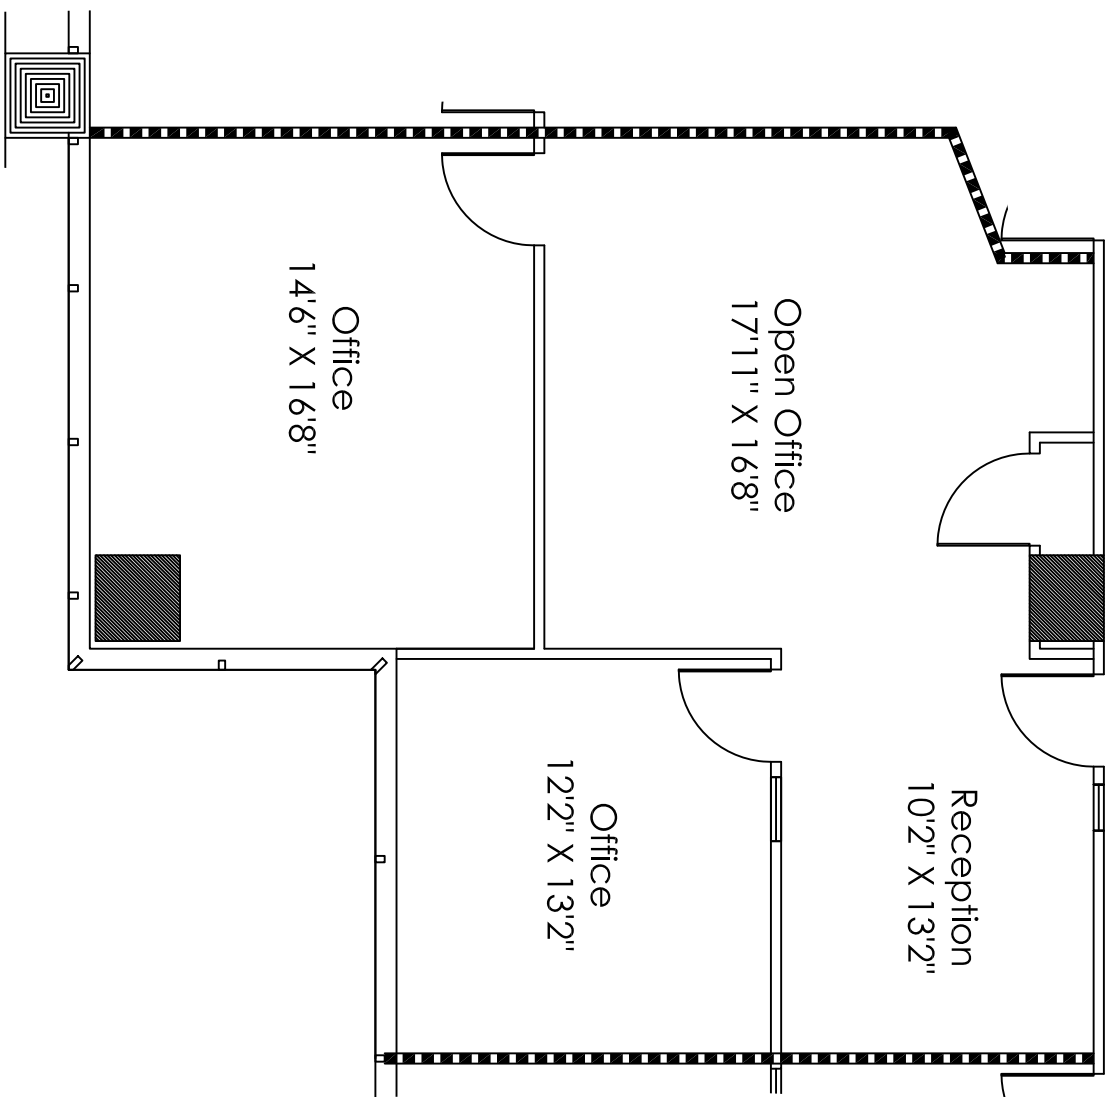

PROPERTIES

LEASING CONTACTS:
Sam Davis 214-684-7197
sdavis@txcreproperties.com
Justin Smith 214-207-7173
jsmith@txcreproperties.com

BROOKHOLLOW ONE - SECOND FLOOR

SUITE 210

SUITE 210 | 992 RSF

ALL SQUARE FOOTAGE IS SUBJECT TO VERIFICATION