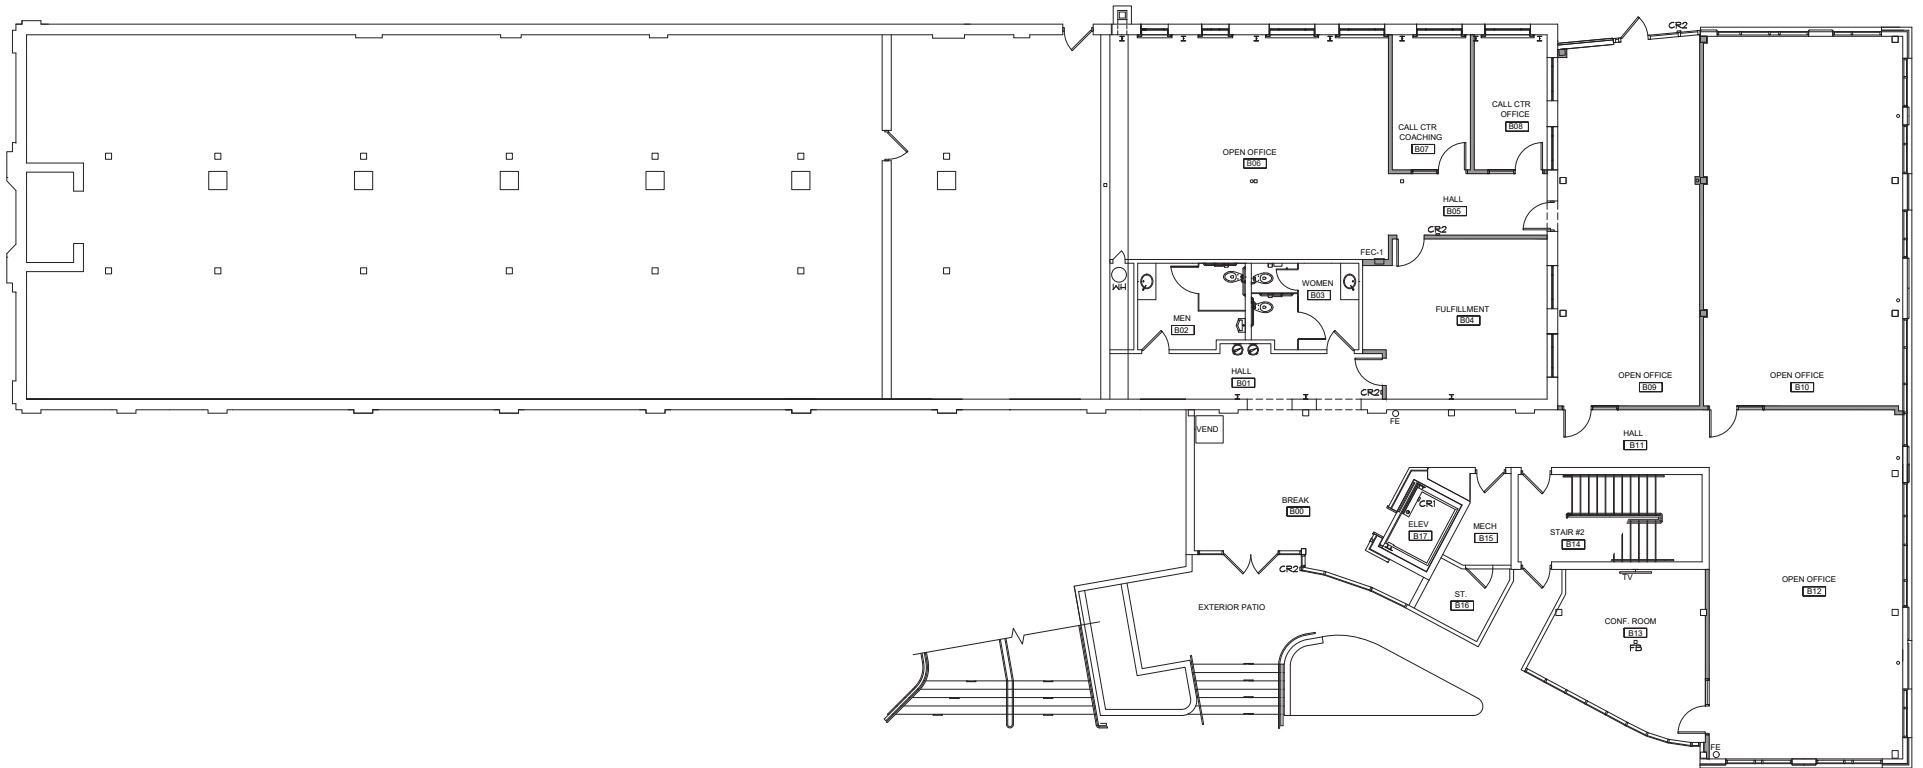

1431

WEST MOREHEAD

GARDEN LEVEL - 6,245 RSF

Charley Leavitt

704 634 9254
charley.leavitt@streamrealty.com

Grant Keyes

980 378 1521
grant.keyes@streamrealty.com

Kennedy Fertitta