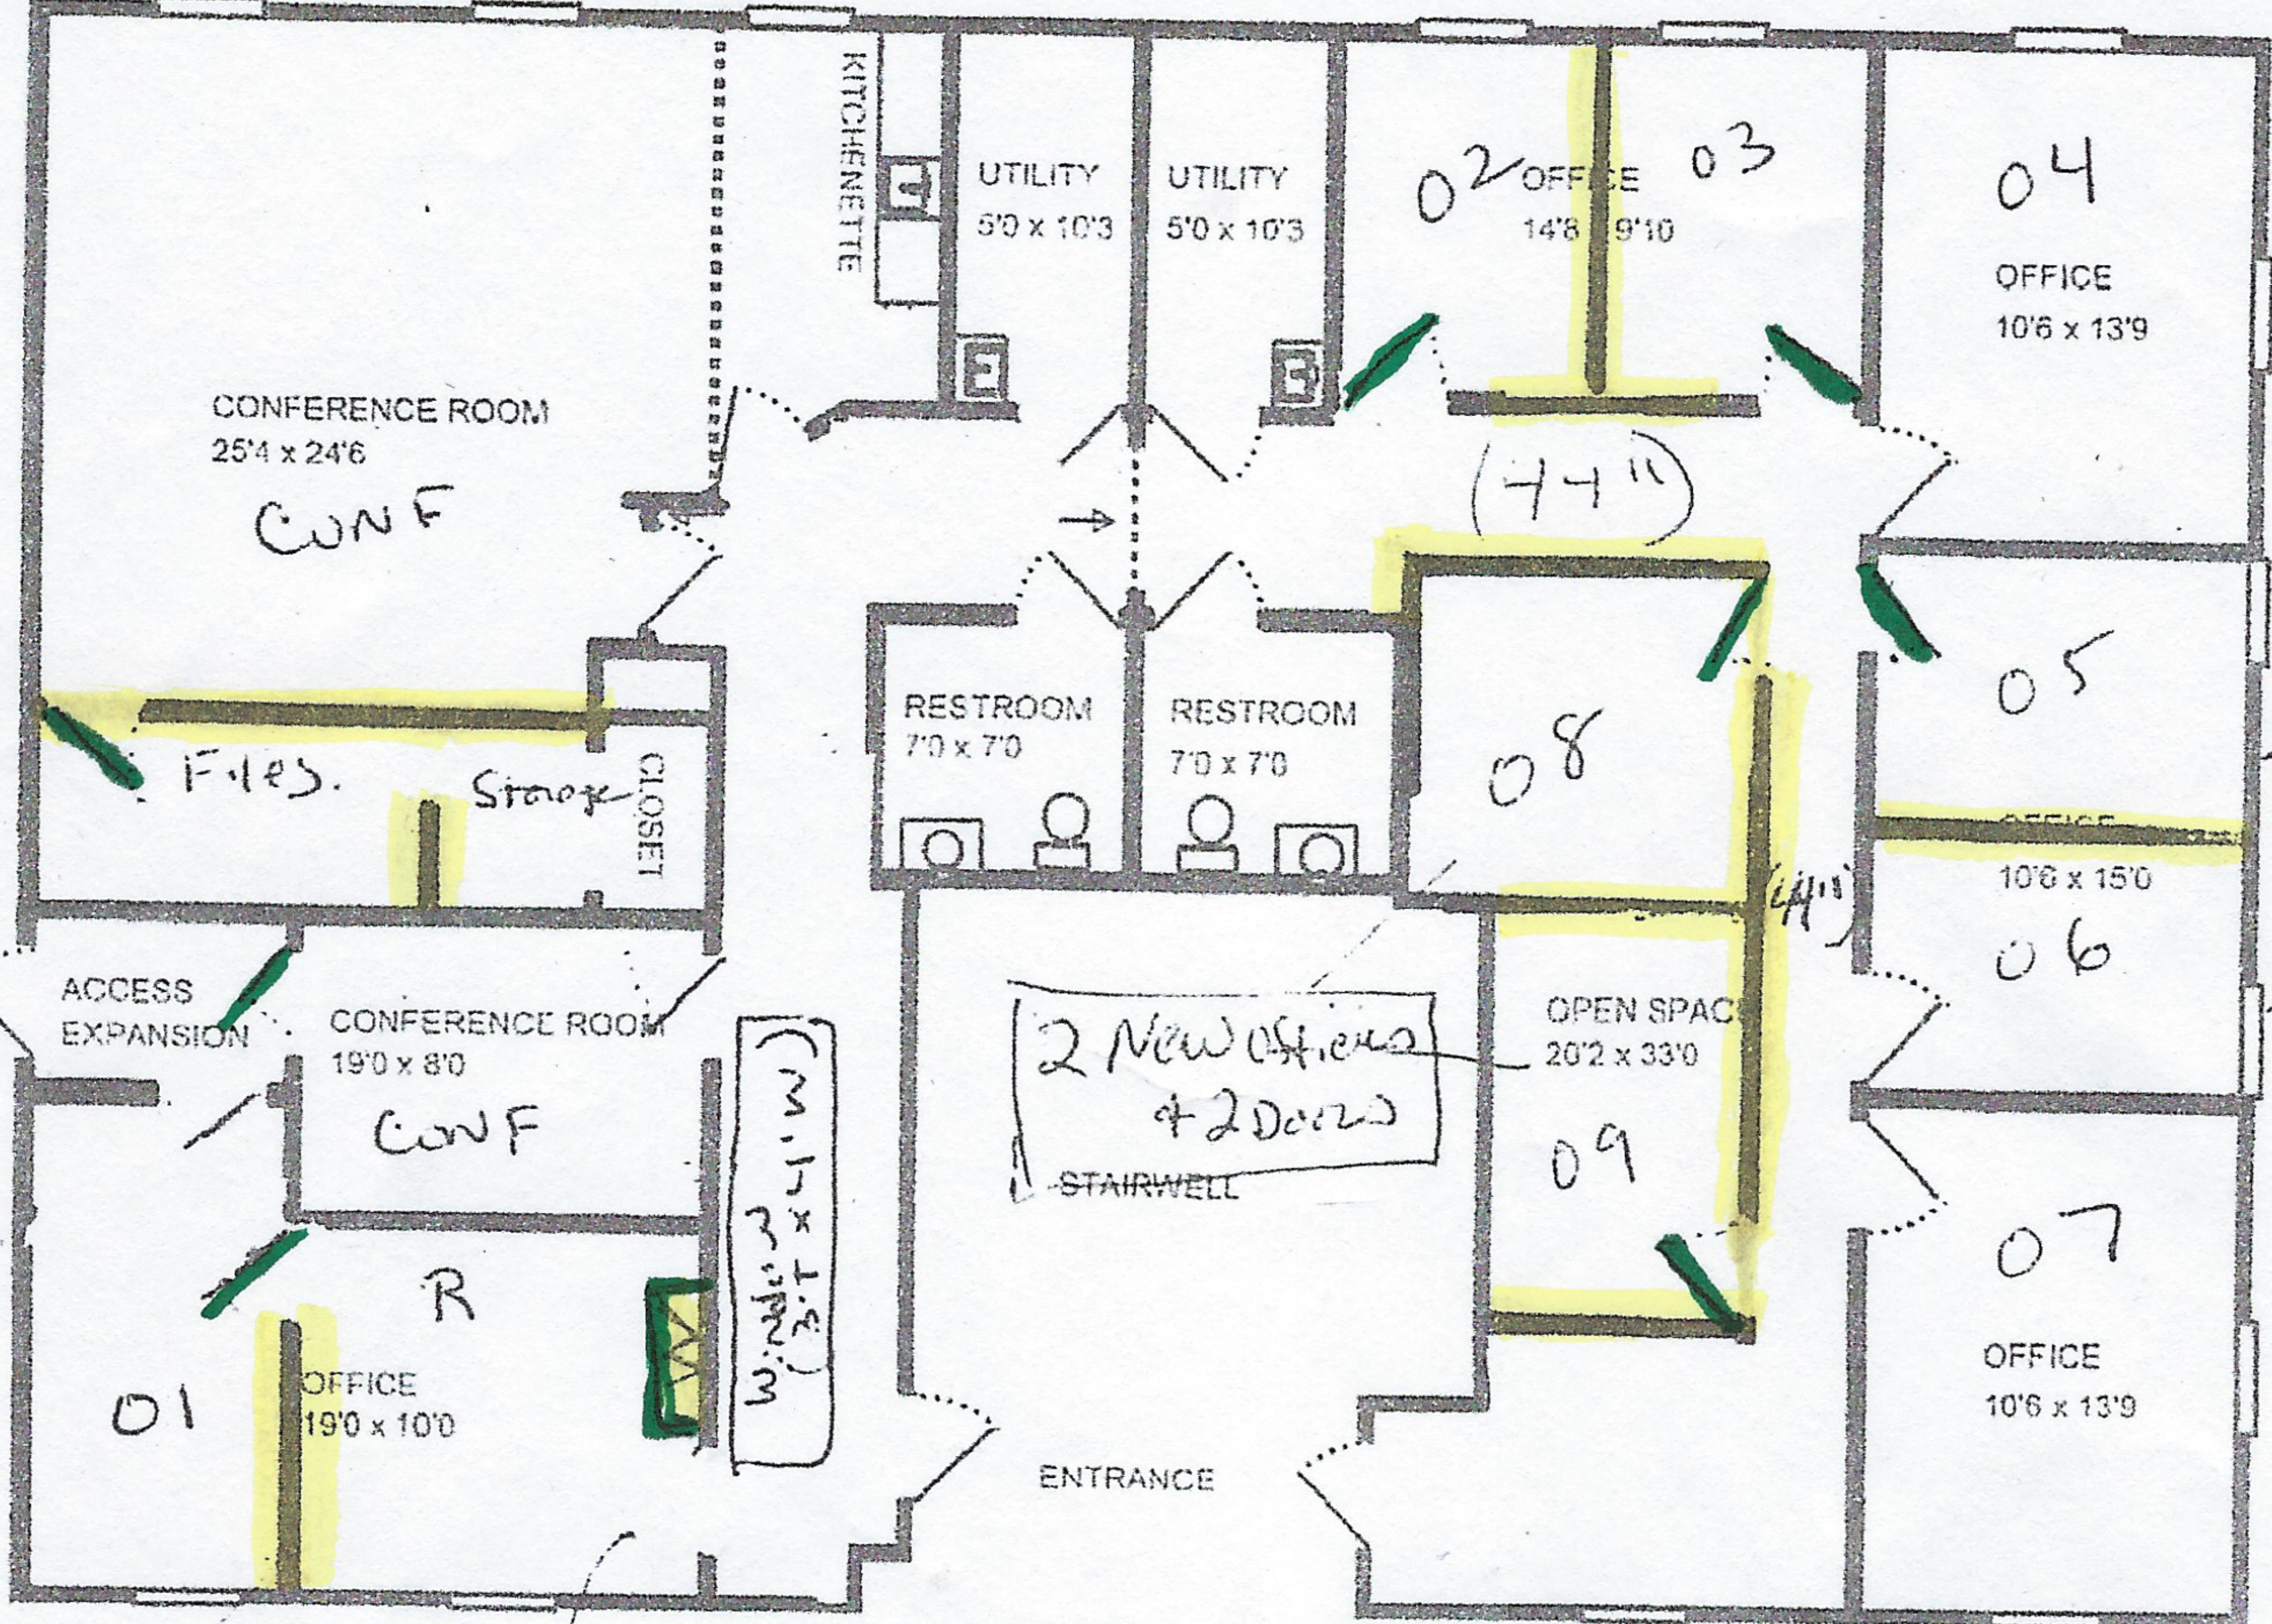

REAL ESTATE MEASURE

Website RE
Order #RE9800-16179
Measure #11151570
Measured 11/30/15

Property Address:
245 Garrisonville Road
Suites 201 & 202
Stafford, VA 22554

New wall
add 2 Doors
Remove 1 Door

Wall - Door.
New wall
Door

Wall
Removed

New Wall
Added
Door

2 New Offices
+ 2 Doors