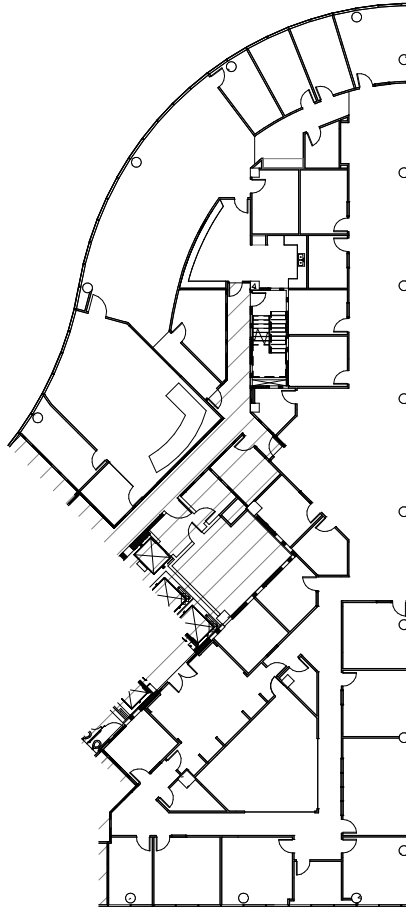

SUITE 1000 | 13,371 SF

Chris Godfrey, Principal
404.865.3678
chris.godfrey@avisonyoung.com

Monica Speak, Vice President
404.454.1904
monica.speak@avisonyoung.com