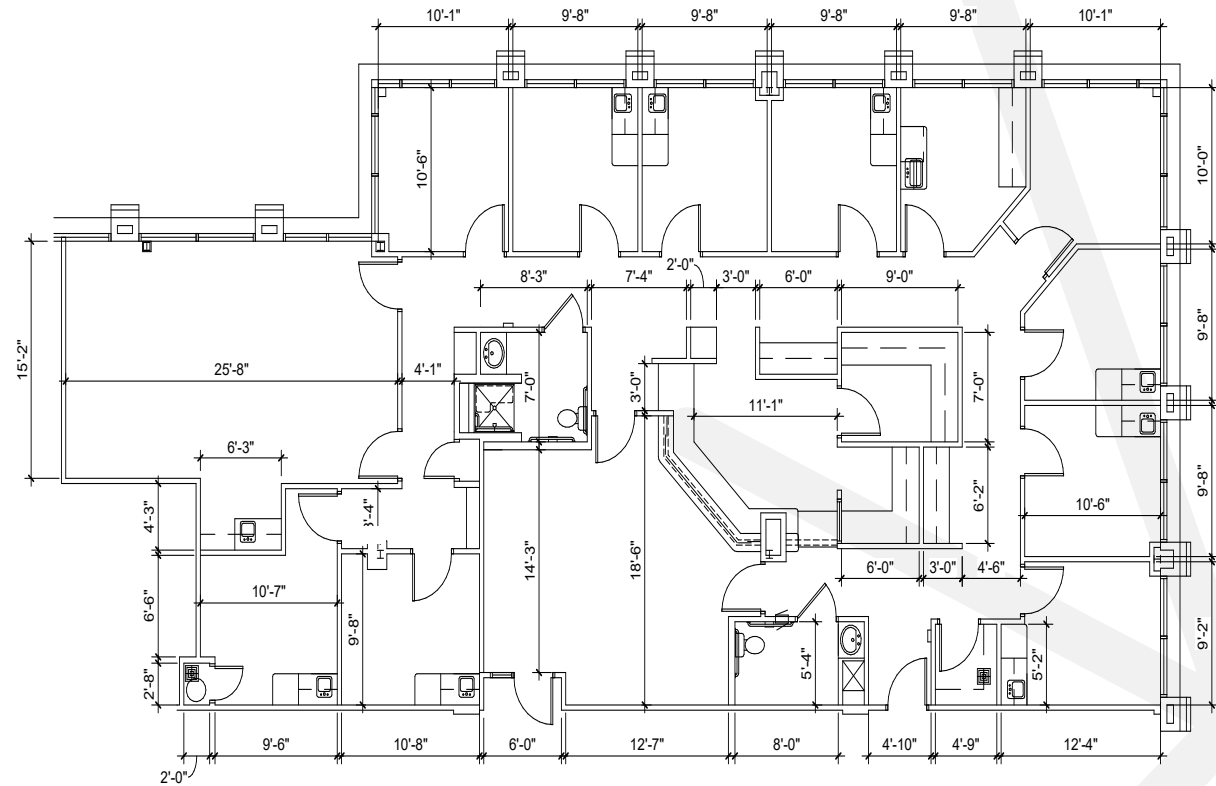

COLONNADE PROFESSIONAL PLAZA

Floor 02

Suite 250

AS-BUILT

3,446 SF

AVAILABLE

RACHAEL THOMPSON
Senior Vice President
602.513.5122
rachael.thompson@kidder.com

PERRY GABUZZI, CCIM
Executive Vice President
602.513.5116
perry.gabuzzi@kidder.com