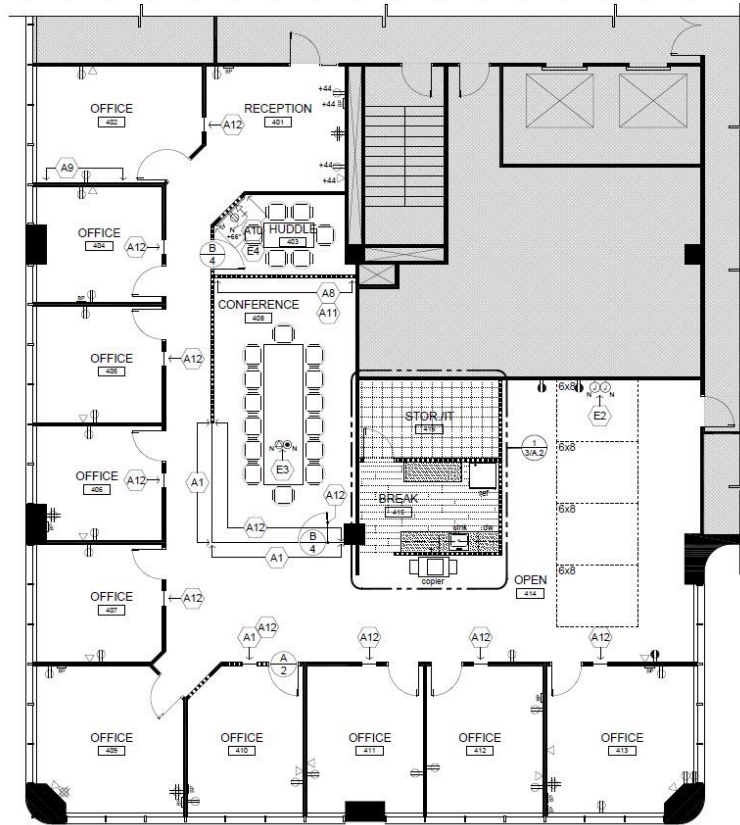

SUITE 400 - 4,954 SF

YDC
YOSEMITE OFFICE CENTER
GREENWOOD VILLAGE, CO

5655 S. YOSEMITE ST, GREENWOOD VILLAGE, CO 80111