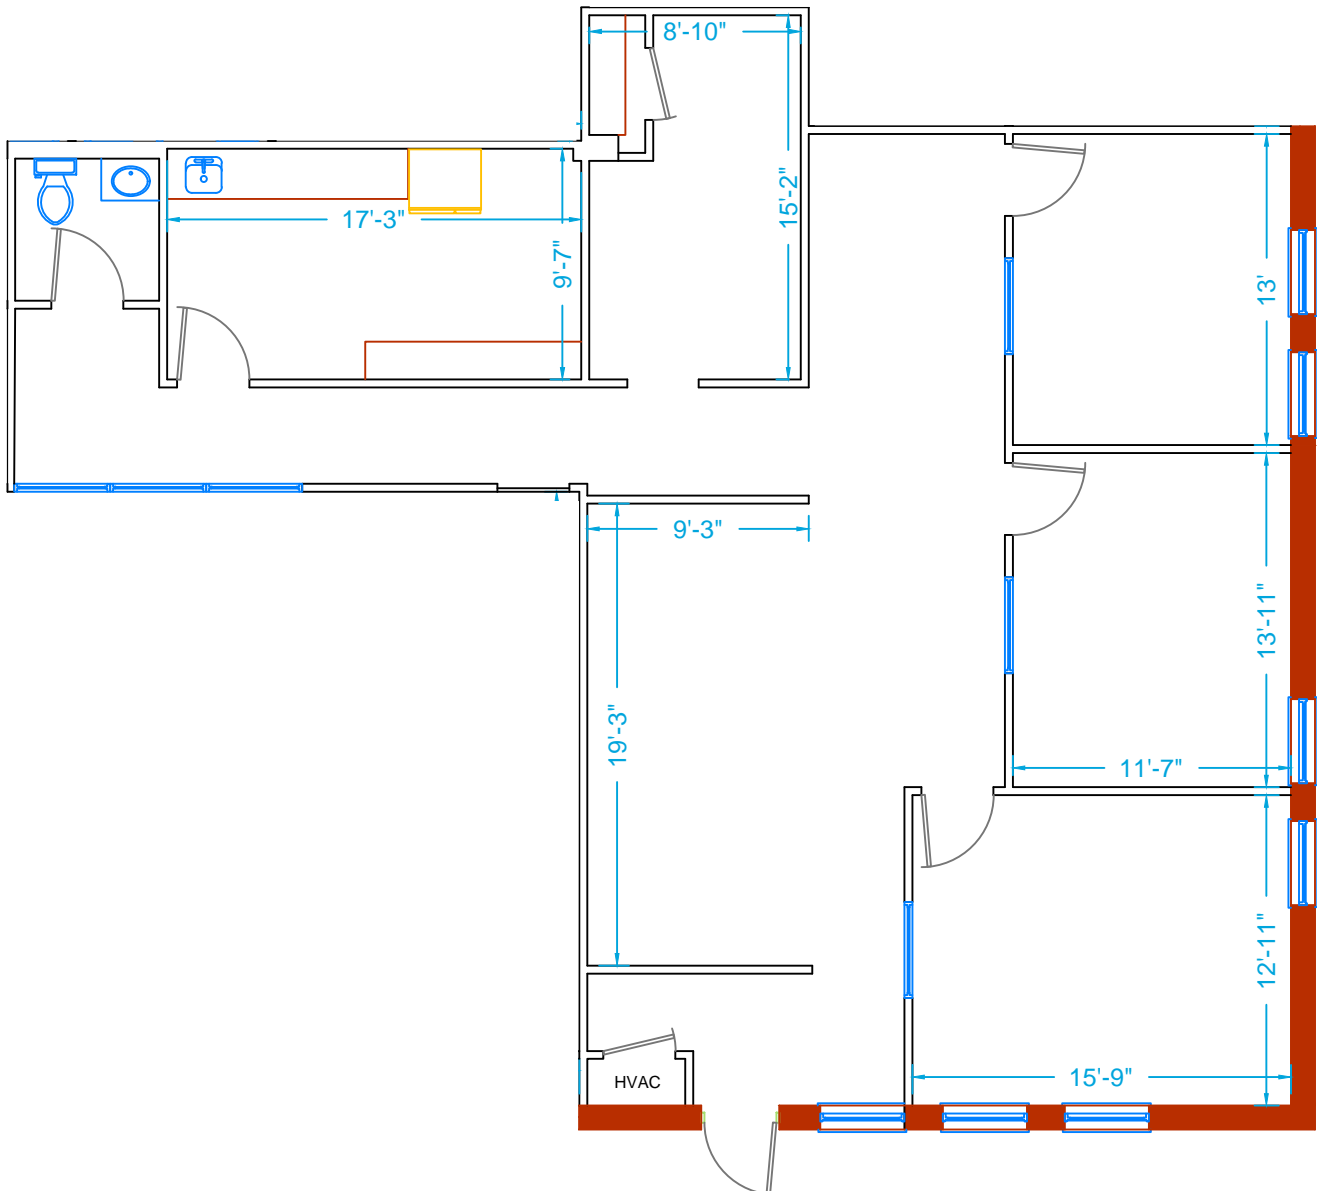

# Platinum Office Park

2200 Hicks Rd, Suite 160  
1,654 Rentable Square Feet

Scale: 3/16" = 1'-0"

PO Box 1189  
Palatine, IL 60078

**MOATS**  
OFFICE PROPERTIES

Office: 847-359-2121  
Ryan: 847-363-9700