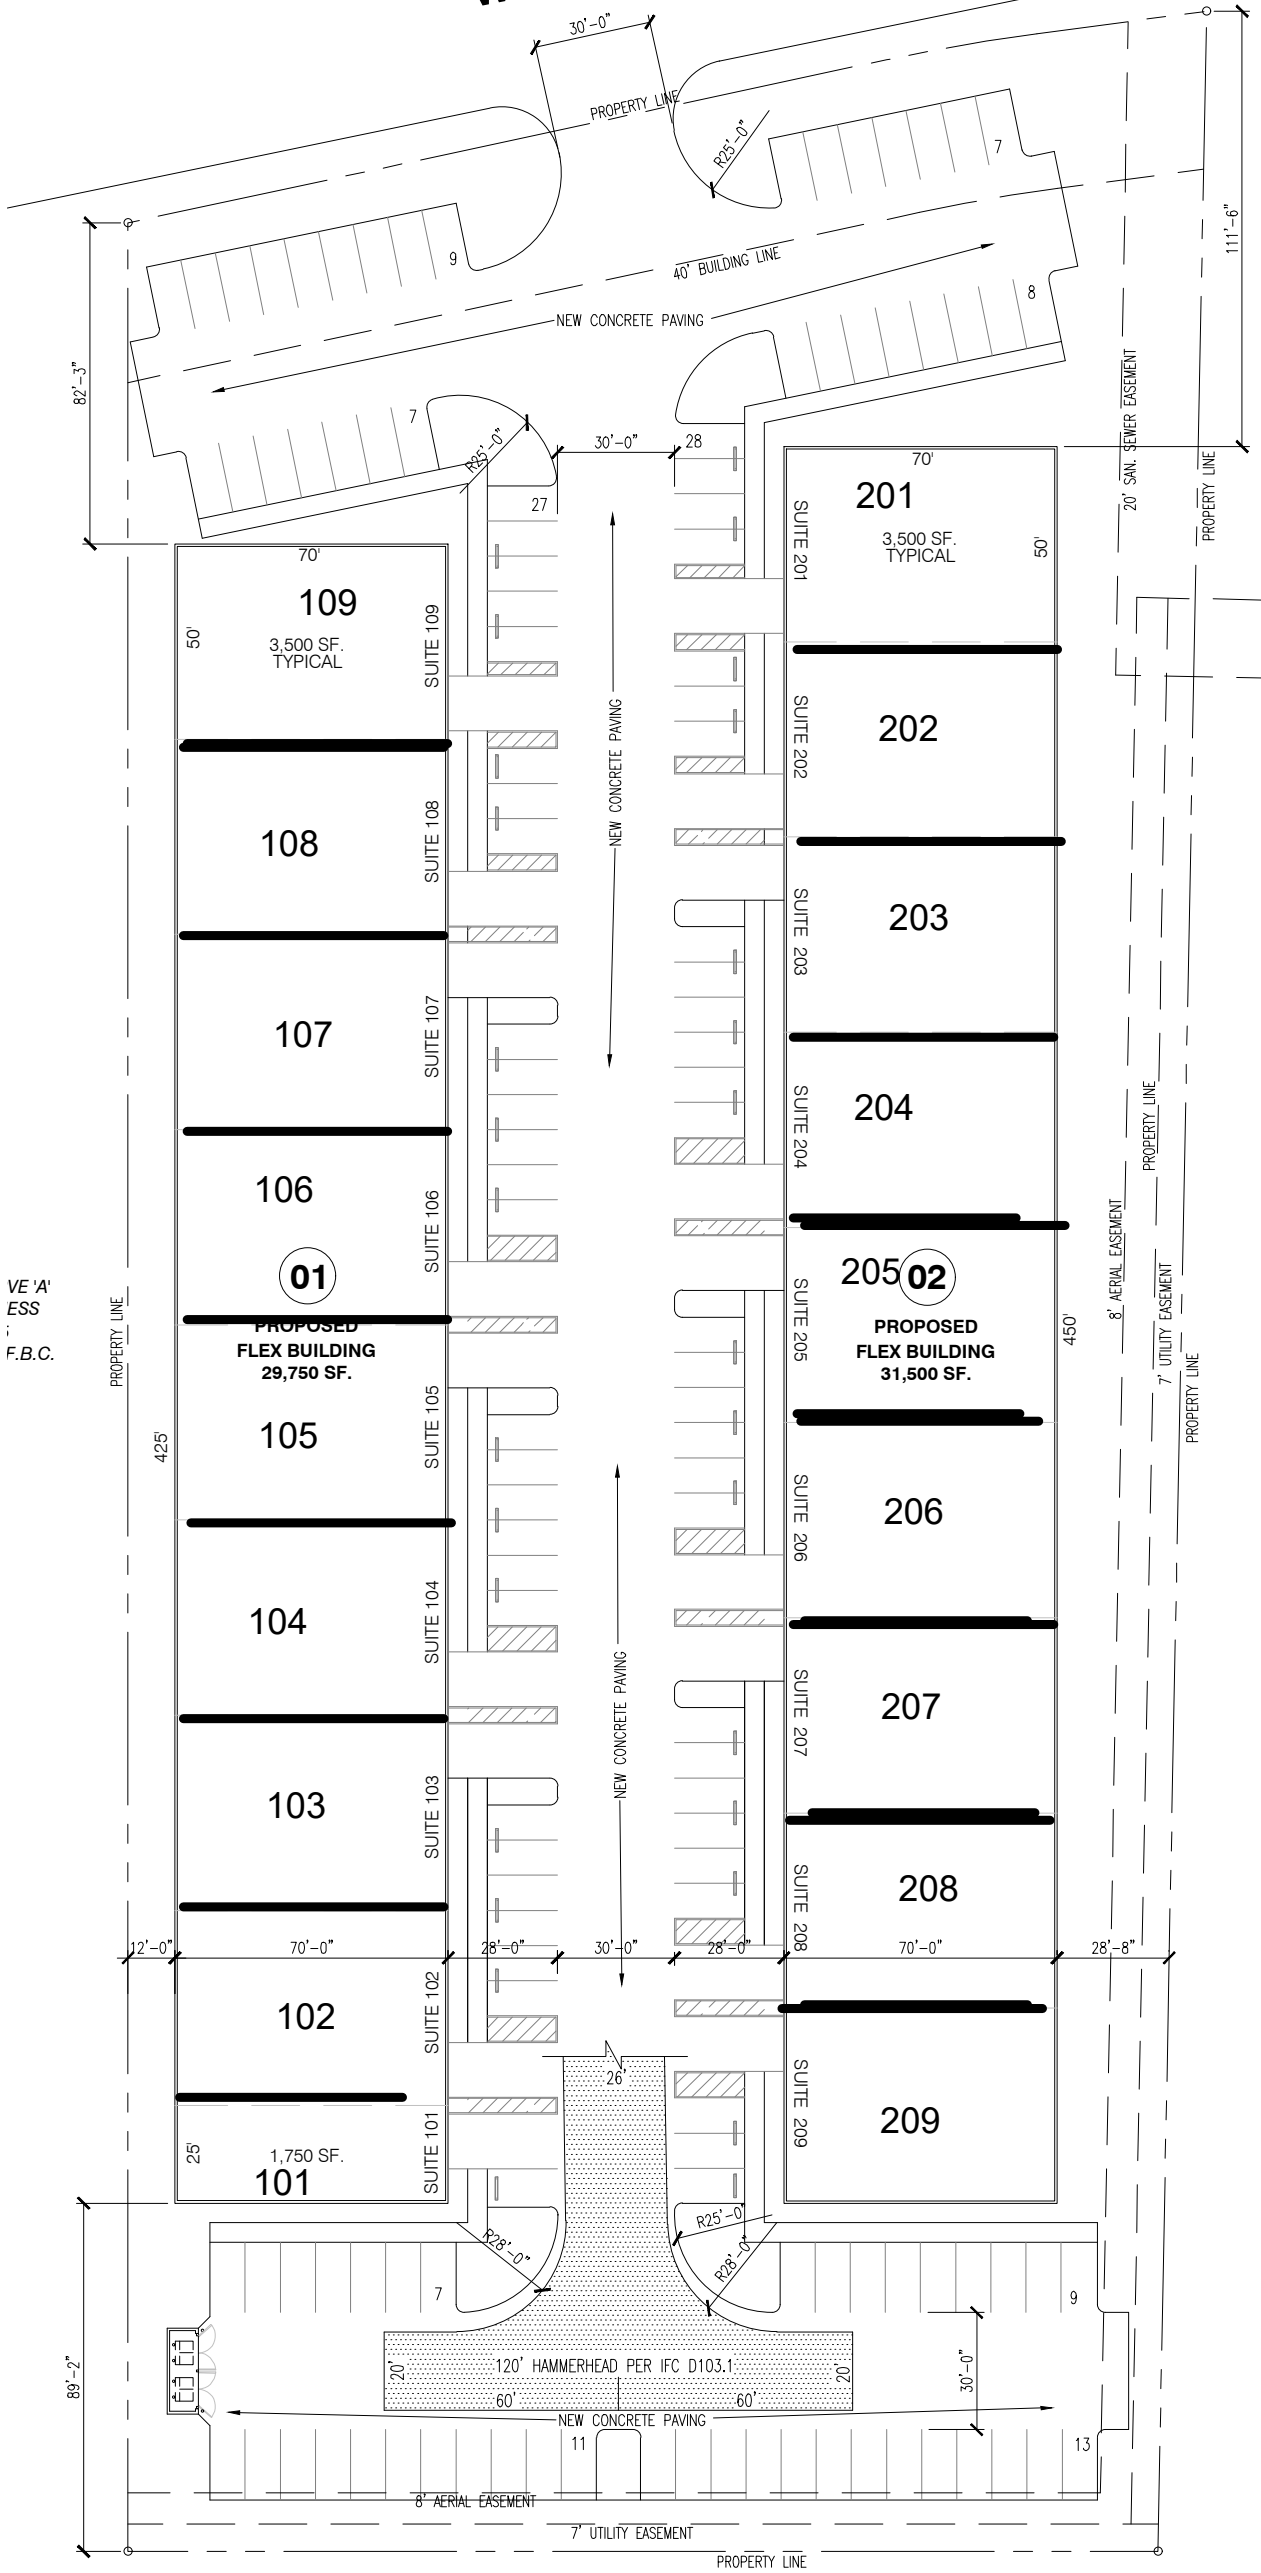

West Airport Blvd.

RESIDUE OF
CALLED 0.881 ACRES
H.C.C.F. NO. 2014135156

VE 'A'
ESS
F.B.C.

W. AIRPORT BLVD.
SITE PLAN SCHEME 2-B

NOT TO SCALE
22 March, 2021