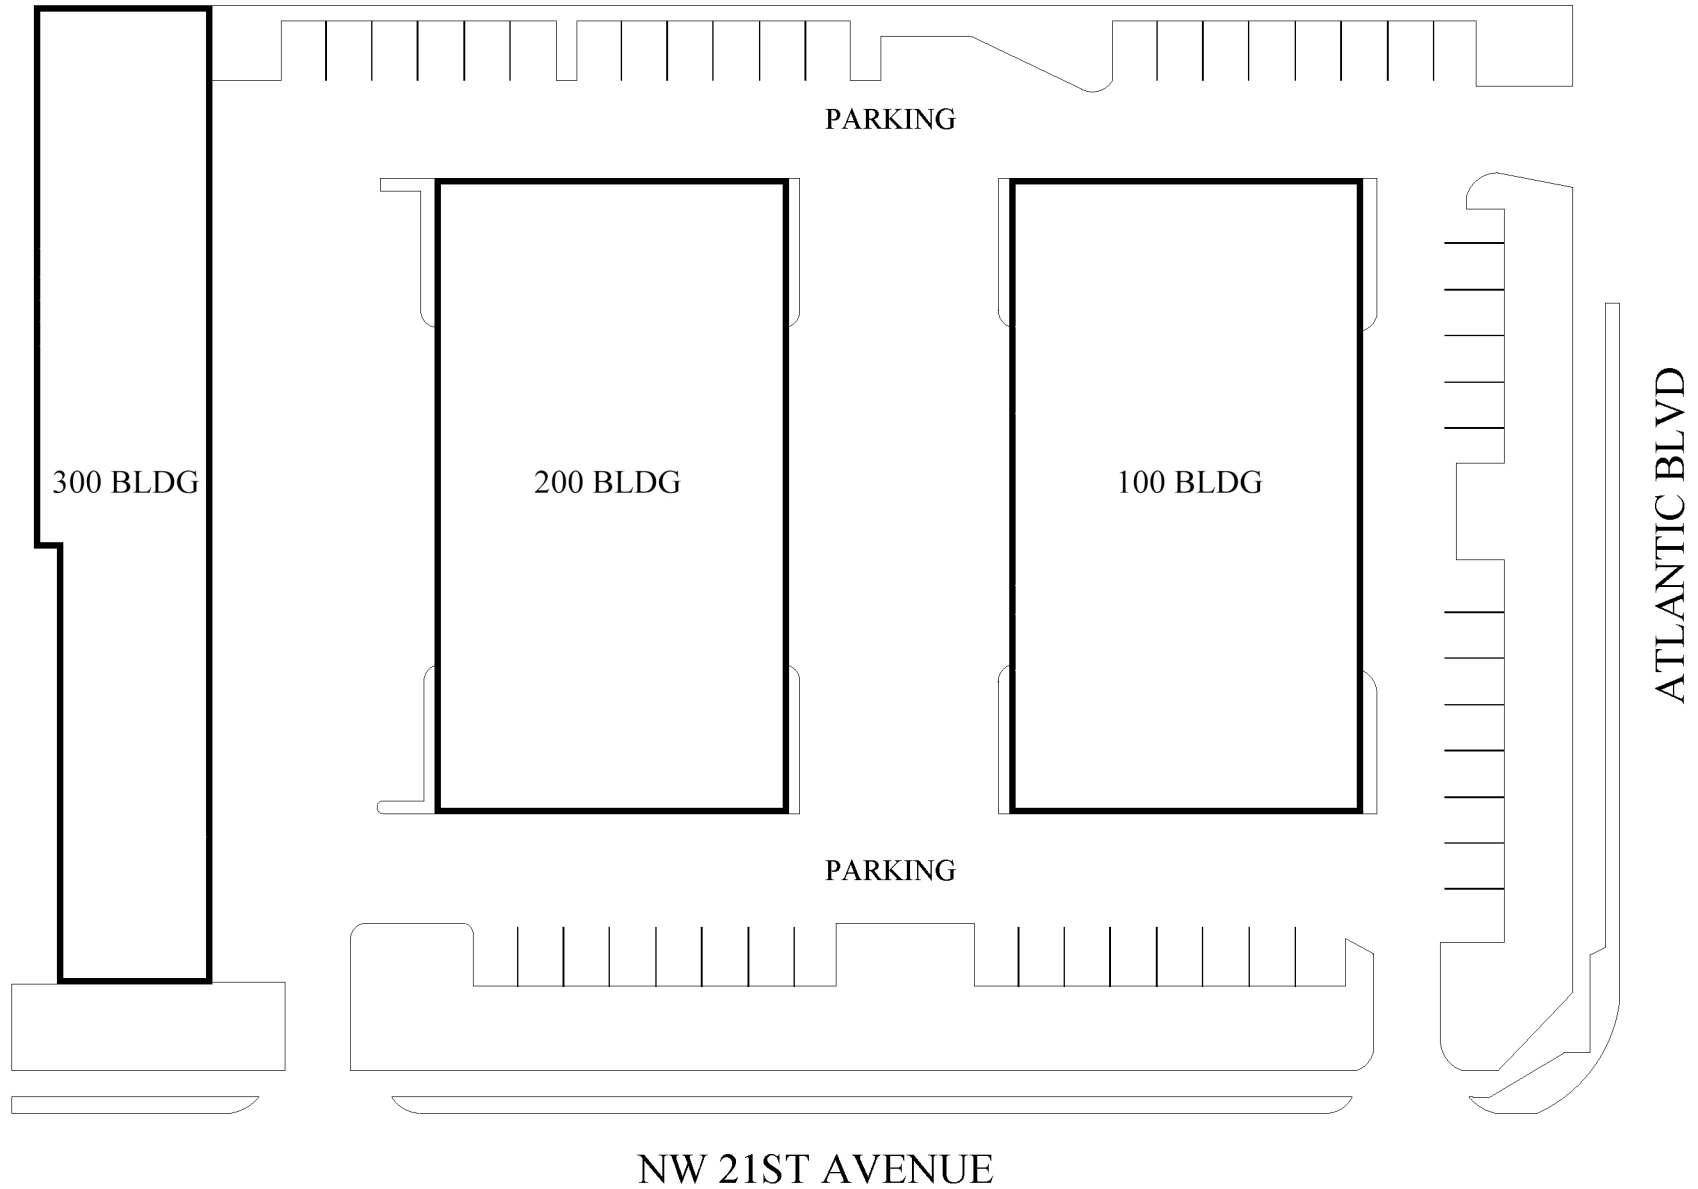

# POMPANO MERCHANDISE MART

2099 W Atlantic Blvd | Pompano Beach, FL 33069

Jan Stolor | Broker / Property Manager | 954.485.9200 | Jan@levyrai.com  
4901 NW 17th Way, Suite 103 | Ft. Lauderdale, FL 33309