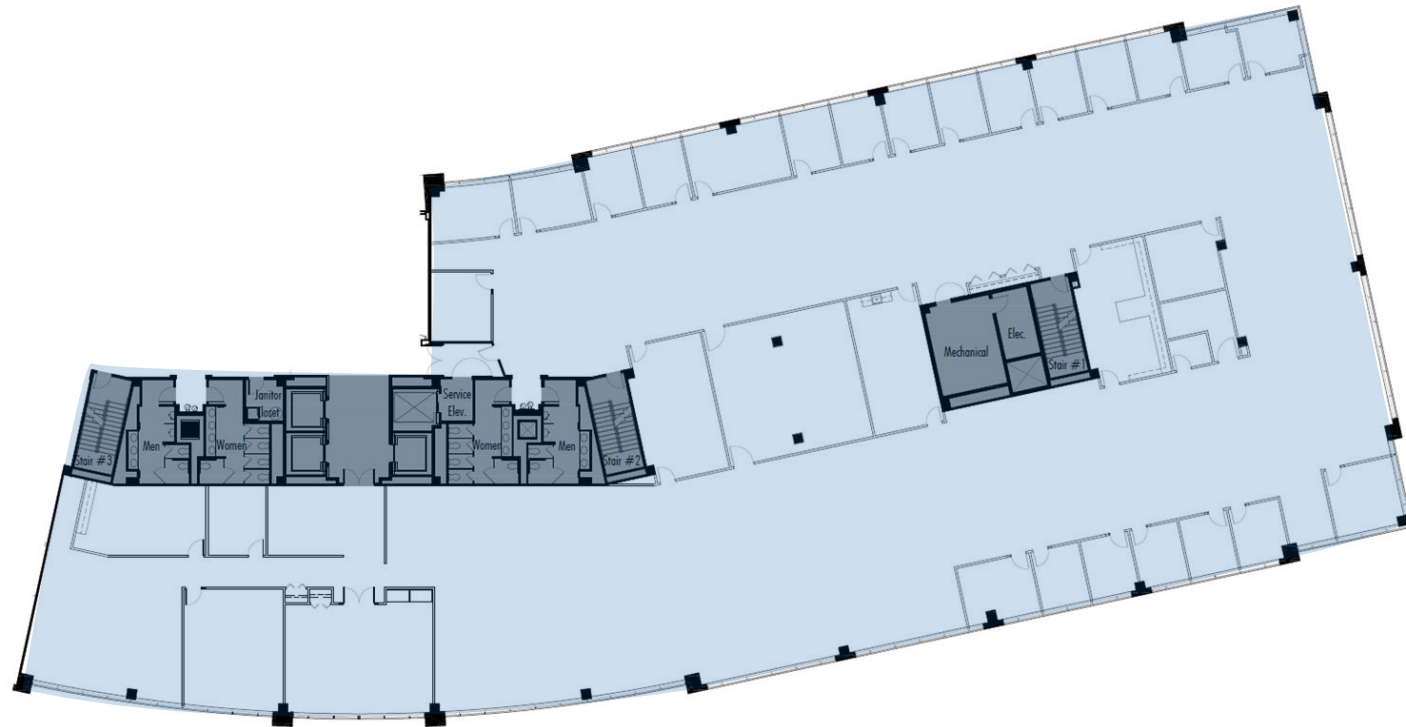

Royal Centre III

11475 Great Oaks Way, Alpharetta, GA 30022

25,768 RSF
SUITE 200

key plan

Chris Dean | cdean@streamrealty.com | 404.962.8614

Peter McGuone | peter.mcguone@streamrealty.com | 404.962.8637

Brady Emich | brady.emich@streamrealty.com | 404.962.8641