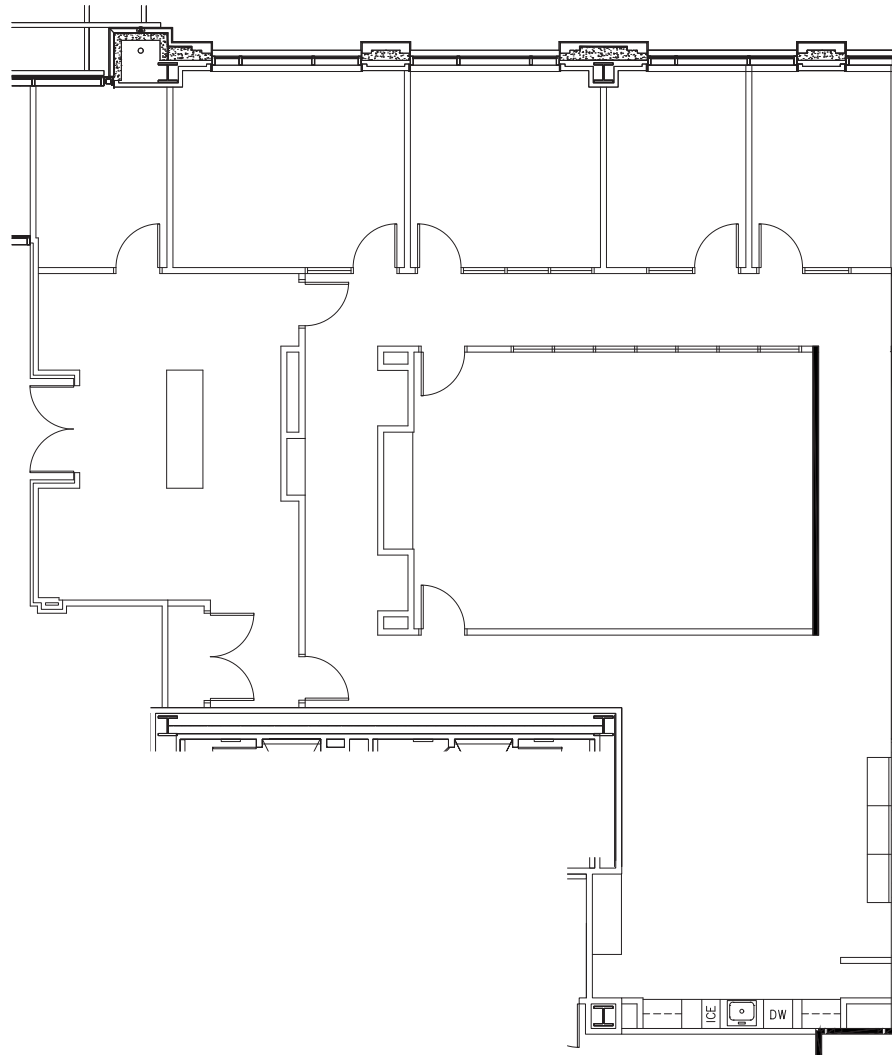

WADE III SUITE 102

3,641 SF

JANE DOGGETT, CCIM
919.625.8828
JANE.DOGGETT@FOUNDRYCOMMERCIAL.COM

PATRICK BLACKLEY
919.274.9323
PATRICK.BLACKLEY@FOUNDRYCOMMERCIAL.COM

FOUNDRY
COMMERCIAL

 **PGIM** REAL ESTATE

DRP