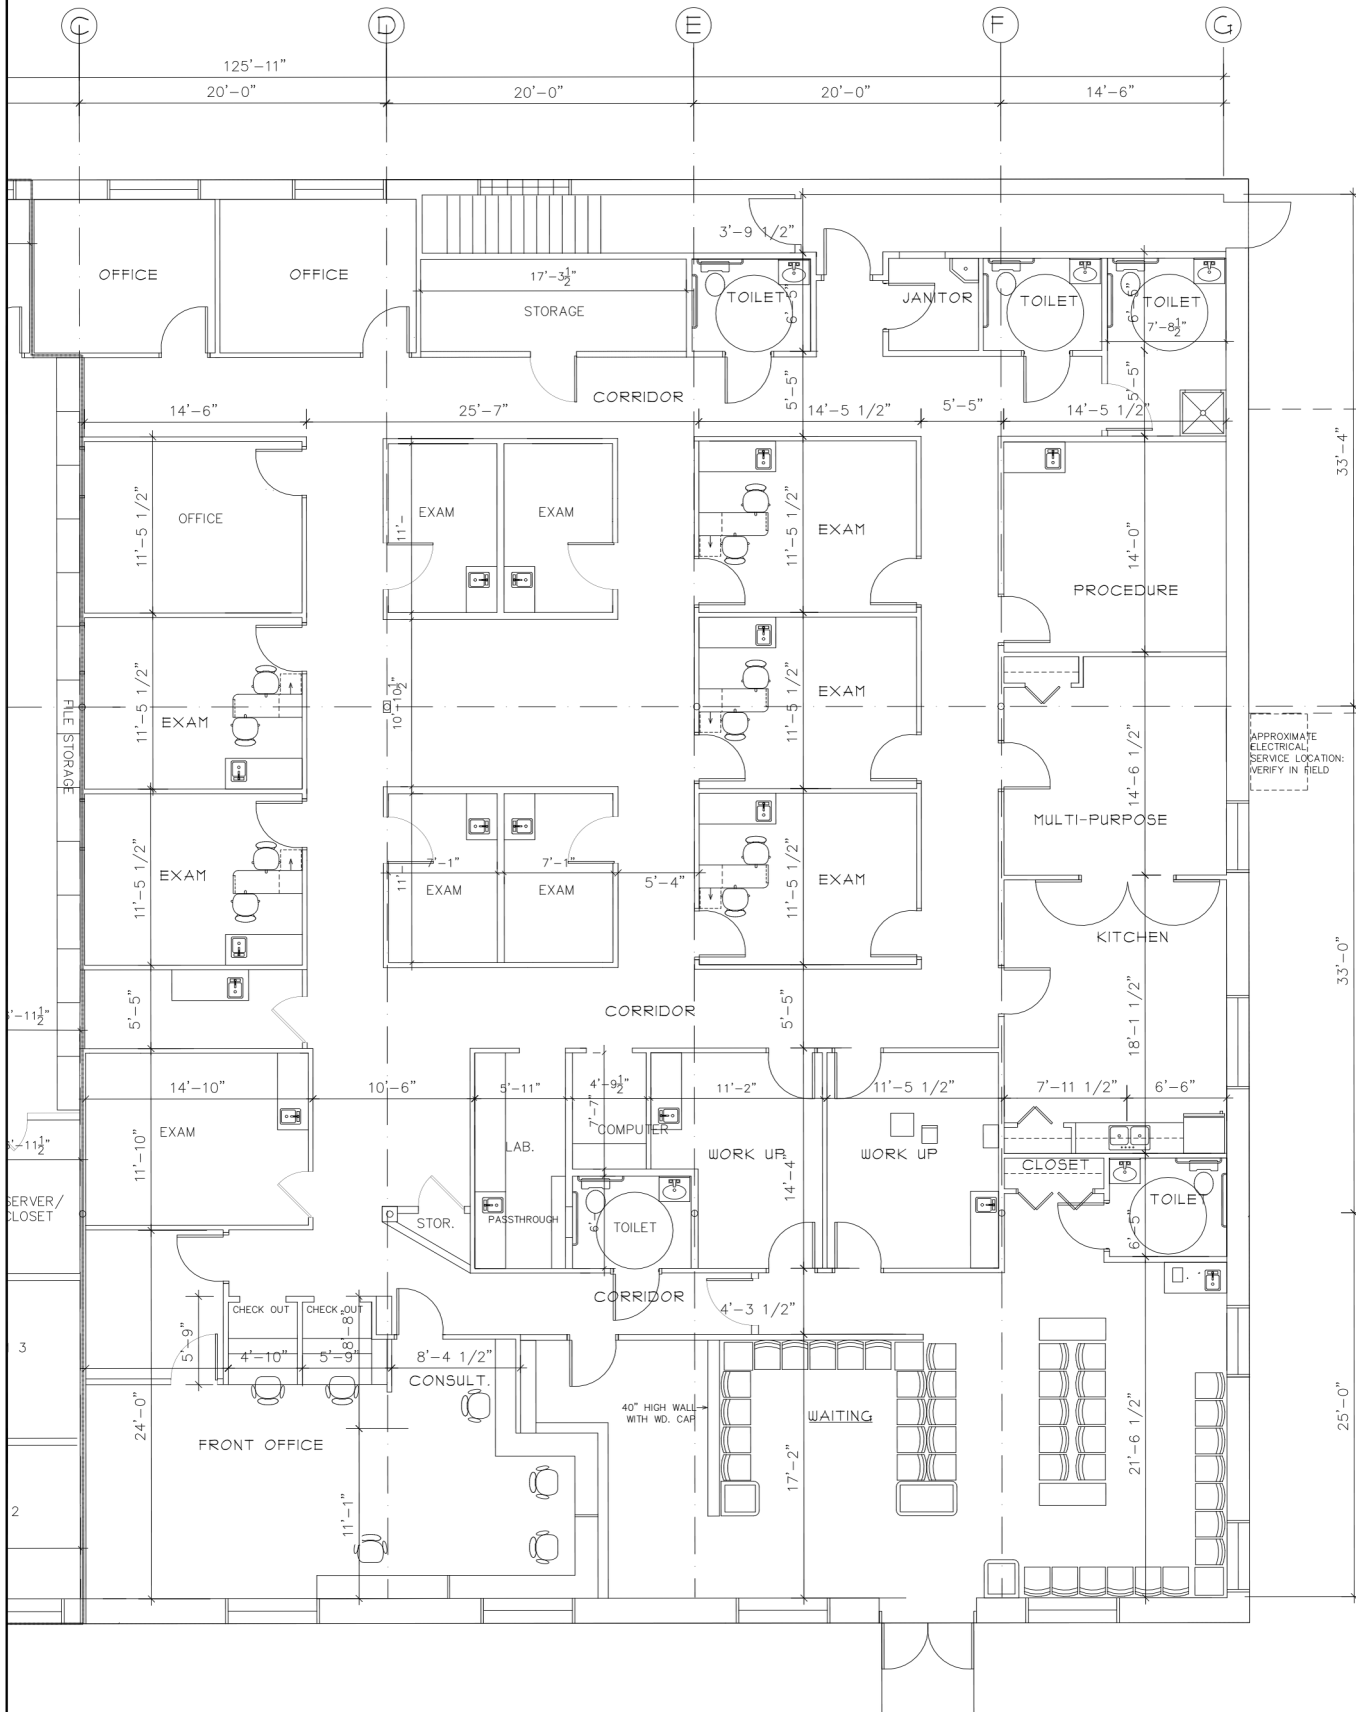

FLOOR PLAN

7,159 +/- sf

APPROXIMATE ELECTRICAL SERVICE LOCATION: VERIFY IN FIELD