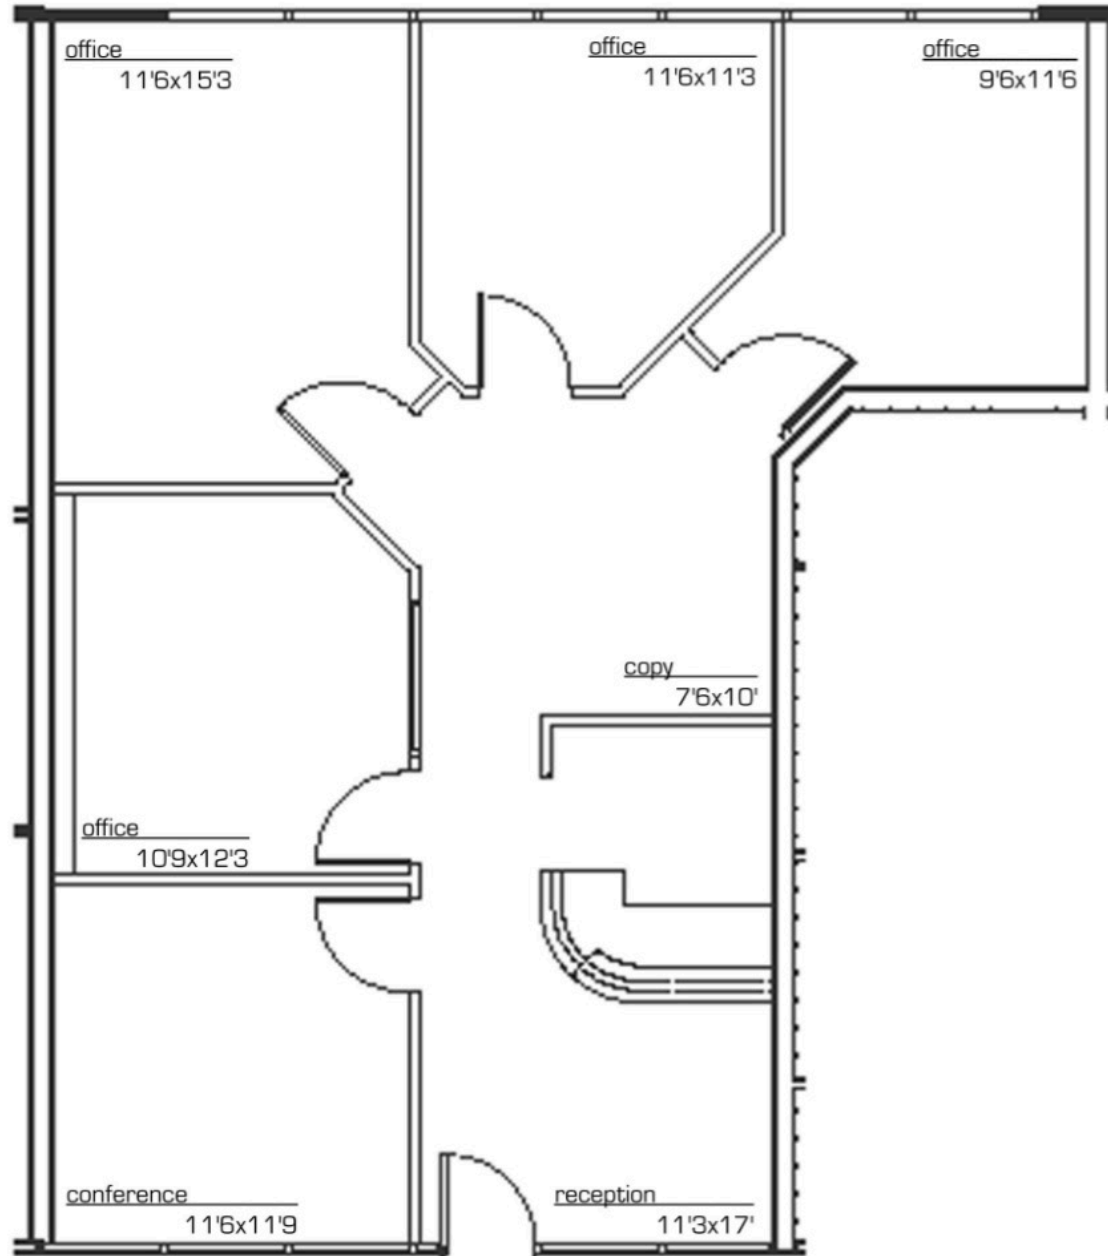

FLOORPLAN

Suite 308 ±1,248 SF

FLOORPLAN

Suite 305 ±552 SF

This information has been secured from sources believed to be reliable, but no representations or warranties are made, expressed or implied, as to the accuracy of the information. References to square footage are approximate. Buyer and tenant must verify the information and bears all risk for any inaccuracies. All quoted prices are subject to change without notice.

FLOORPLAN

Suite 116 ±1,656 SF

This information has been secured from sources believed to be reliable, but no representations or warranties are made, expressed or implied, as to the accuracy of the information. References to square footage are approximate. Buyer and tenant must verify the information and bears all risk for any inaccuracies. All quoted prices are subject to change without notice.