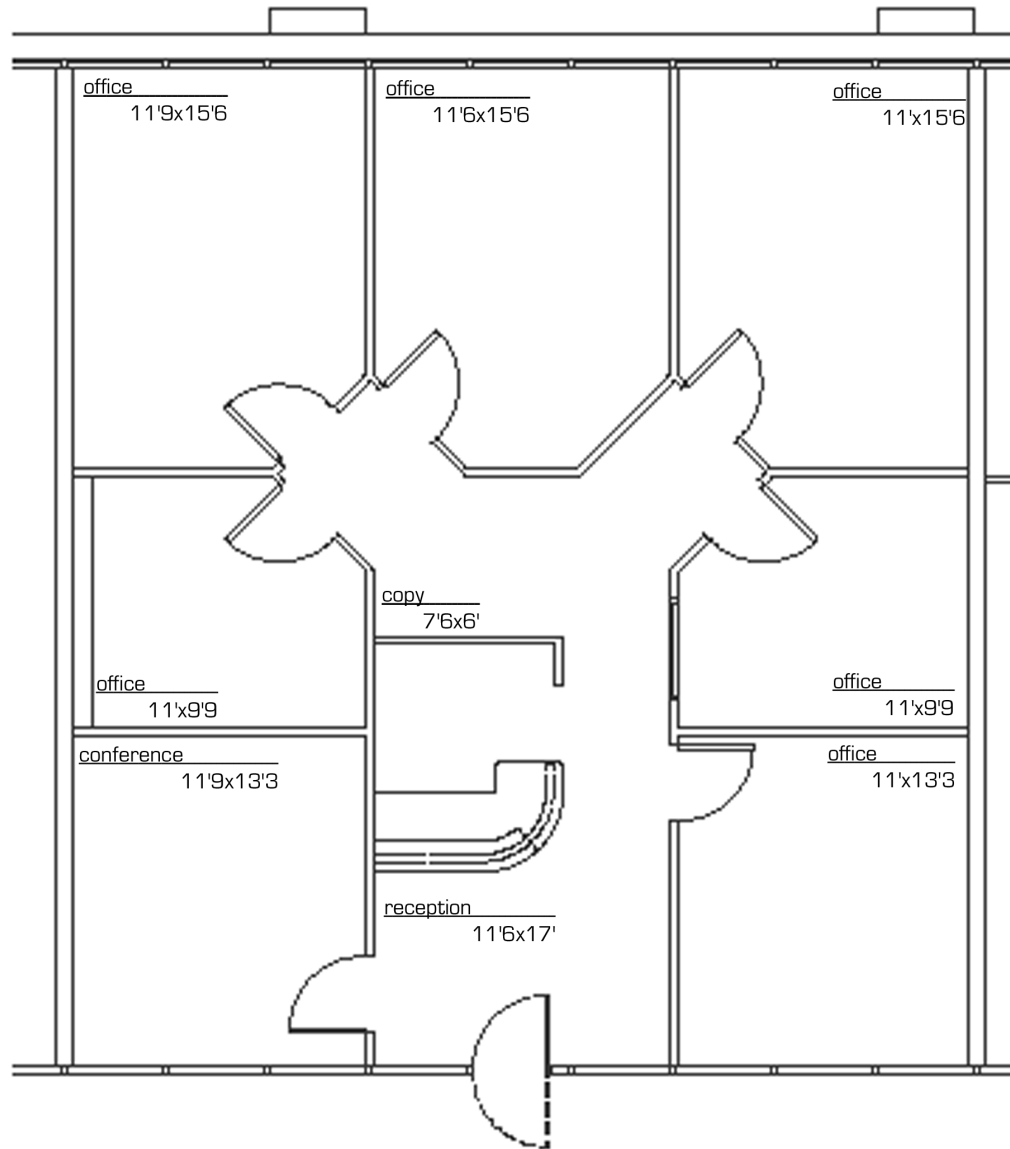

FLOORPLAN

Suite 308 ±1,248 SF

FLOORPLAN

Suite 305 ±552 SF

This information has been secured from sources believed to be reliable, but no representations or warranties are made, expressed or implied, as to the accuracy of the information. References to square footage are approximate. Buyer and tenant must verify the information and bears all risk for any inaccuracies. All quoted prices are subject to change without notice.

FLOORPLAN

Suite 116 ±1,656 SF

This information has been secured from sources believed to be reliable, but no representations or warranties are made, expressed or implied, as to the accuracy of the information. References to square footage are approximate. Buyer and tenant must verify the information and bears all risk for any inaccuracies. All quoted prices are subject to change without notice.