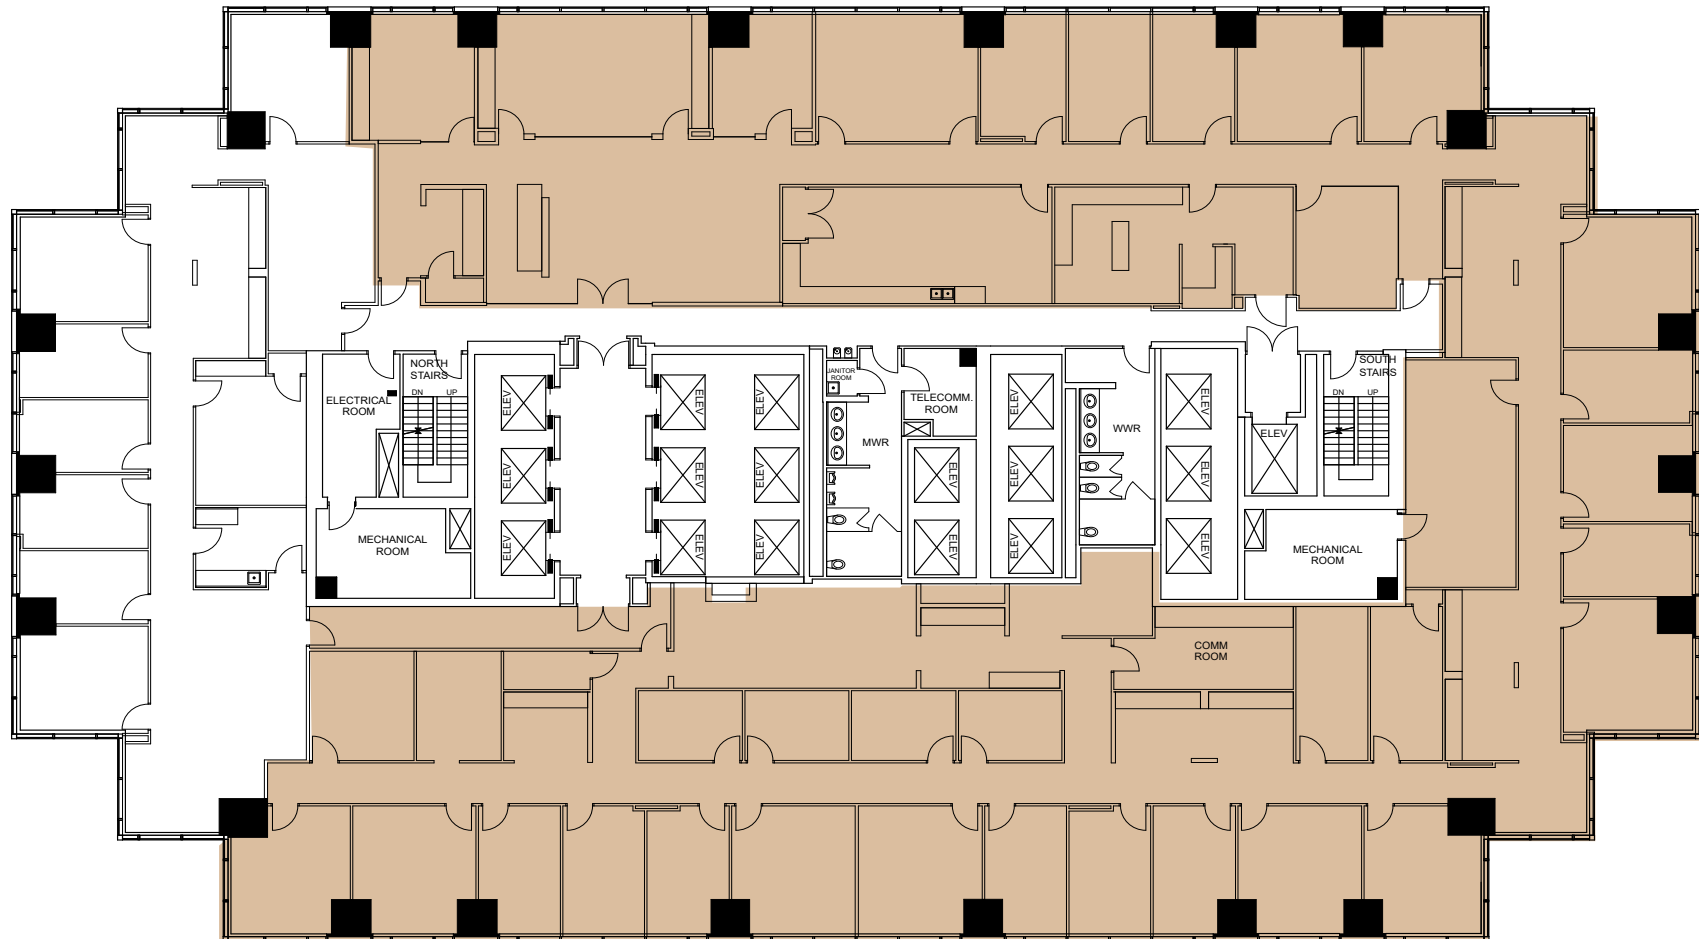

Suite 900

16,271 RSF

BANK OF AMERICA
PLAZA

Philip J. Weber, CCIM, CPM

First Vice President

+1 813 380 8035

philip.weber@cbre.com

Barry Hanerfeld