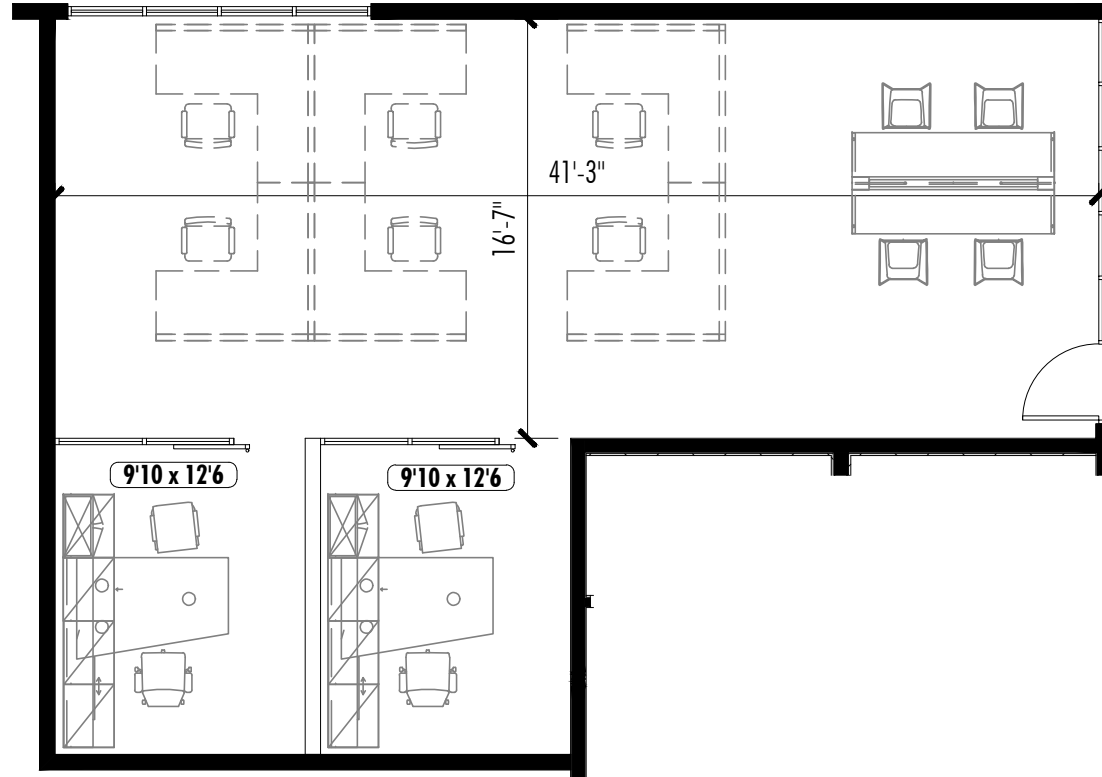

ARMOUR YARDS

120 OTTLEY DRIVE • ATLANTA, GA

Studio D

1,272 TOTAL RSF

NOT TO SCALE  N
12.15.23