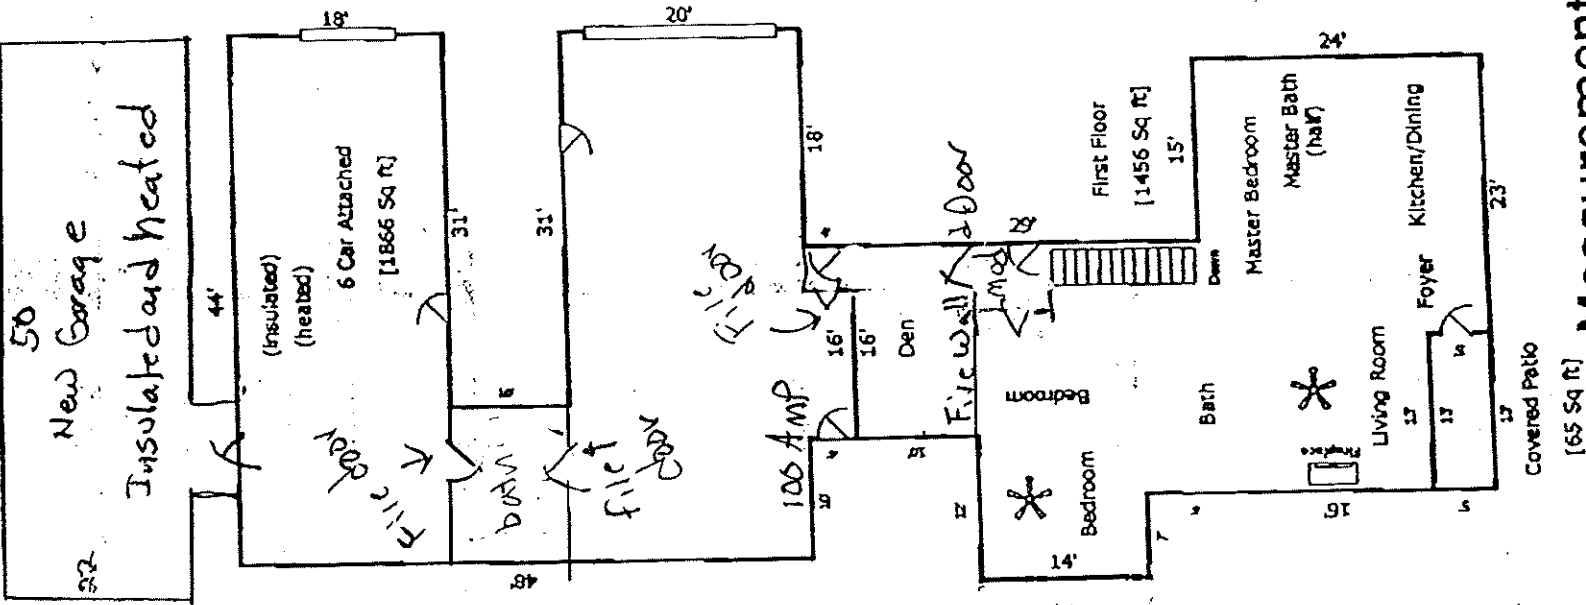

Building Sketch

Source: Michael D + Mary C Davis / Michael D + Mary C Davis Family Builg
 Property Address: 504 S Pelham St State: WI Zip Code: 54501
 City: Rhineland County: Oneida
 License: 01011

Roof
 electrical update
 plumbing update
 kitchen
 bath update

Measurements Approximate

Area Calculations Summary

Living Area	1456 Sq Ft
First Floor	1456 Sq Ft
Total Living Area (Roundup)	1456 Sq Ft
Insulating Area	59 Sq Ft
6 Car Attached	1866 Sq Ft
Covered Patio	65 Sq Ft
Wood Deck	380 Sq Ft
Crawlspace (dirt)	380 Sq Ft
Basement	864 Sq Ft
Total	2966 Sq Ft Garage