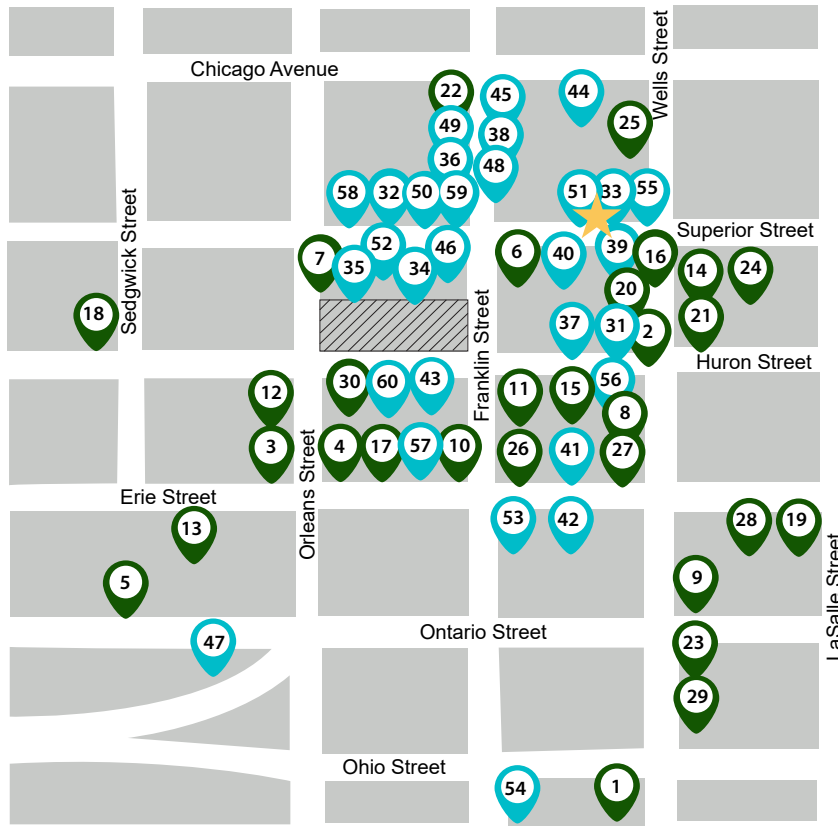

17%

Direct office vacancy

Floor Plan | Suite 301 | 14,312 RSF

**We Get You,
We Got You**

Aaron Zaretsky
312 970 3234
aaron@urbaninnovations.com

Area Restaurants & Showrooms

Restaurants

- 1 Al's Beef
- 2 Avli
- 3 SIFR
- 4 Blüm Restaurant & Bar
- 5 Boca Loca
- 6 Brett's Kitchen
- 7 Club Lago
- 8 Cocoro
- 9 Dos Bros
- 10 Fairgrounds Cafe
- 11 Franklin Room
- 12 Green Door Tavern
- 13 Ground Up Coffee Co.
- 14 GT Prime
- 15 Indienne
- 16 OUD Coffee & Cafe
- 17 Mixed Greens
- 18 Obelix
- 19 bar avec
- 20 Prosecco
- 21 Poke San
- 22 Starbucks
- 23 Dave's Hot Chicken
- 24 The Goddess and Grocer
- 25 Torchio Pasta Bar
- 26 Union Sushi
- 27 Asador Bastian
- 28 Wildfire
- 29 Yours Truly
- 30 R.A.W.

★ 212 W Superior

● Restaurants

● Showrooms

▨ Planned Development

Walking Score

97

Riding Score

100