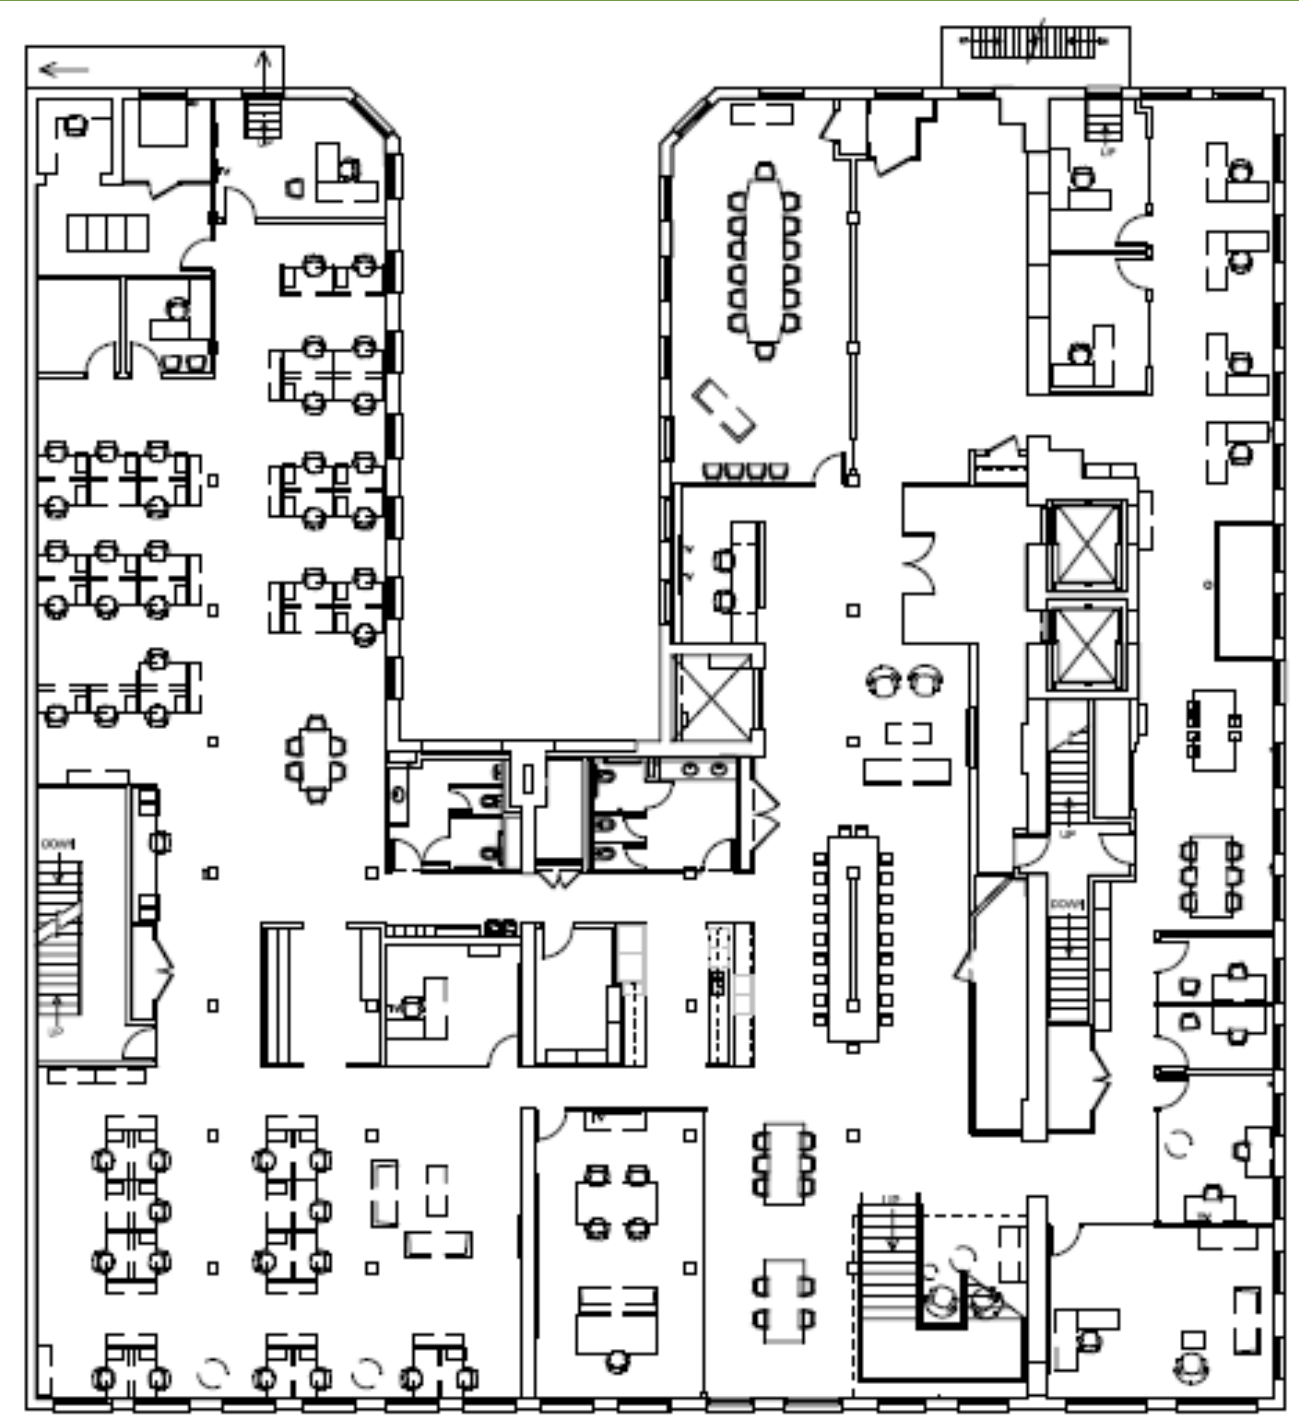

17%

Direct office vacancy

Floor Plan | Suite 301 | 14,312 RSF

**We Get You,
We Got You**

Aaron Zaretsky
312 970 3234
aaron@urbaninnovations.com

Area Restaurants & Showrooms

Restaurants

- 1 Al's Beef
- 2 Avli
- 3 SIFR
- 4 Blüm Restaurant & Bar
- 5 Boca Loca
- 6 Brett's Kitchen
- 7 Club Lago
- 8 Cocoro
- 9 Dos Bros
- 10 Fairgrounds Cafe
- 11 Franklin Room
- 12 Green Door Tavern
- 13 Ground Up Coffee Co.
- 14 GT Prime
- 15 Indienne
- 16 OUD Coffee & Cafe
- 17 Mixed Greens
- 18 Obelix
- 19 bar avec
- 20 Prosecco
- 21 Poke San
- 22 Starbucks
- 23 Dave's Hot Chicken
- 24 The Goddess and Grocer
- 25 Torchio Pasta Bar
- 26 Union Sushi
- 27 Asador Bastian
- 28 Wildfire
- 29 Yours Truly
- 30 R.A.W.