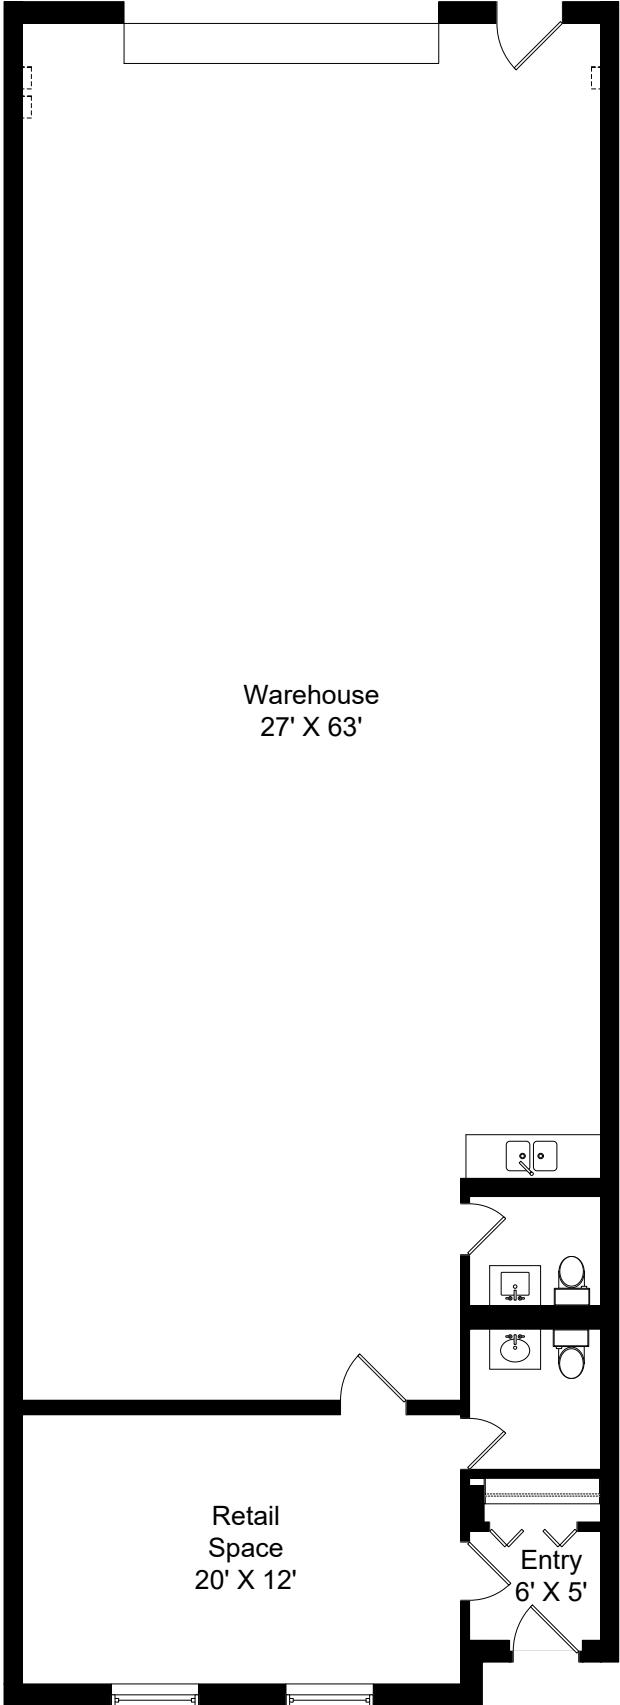

# 5346 N. NORTHWESTY HWY.

Existing Floor Plan

APPROXIMATELY 2,123 SQUARE FEET