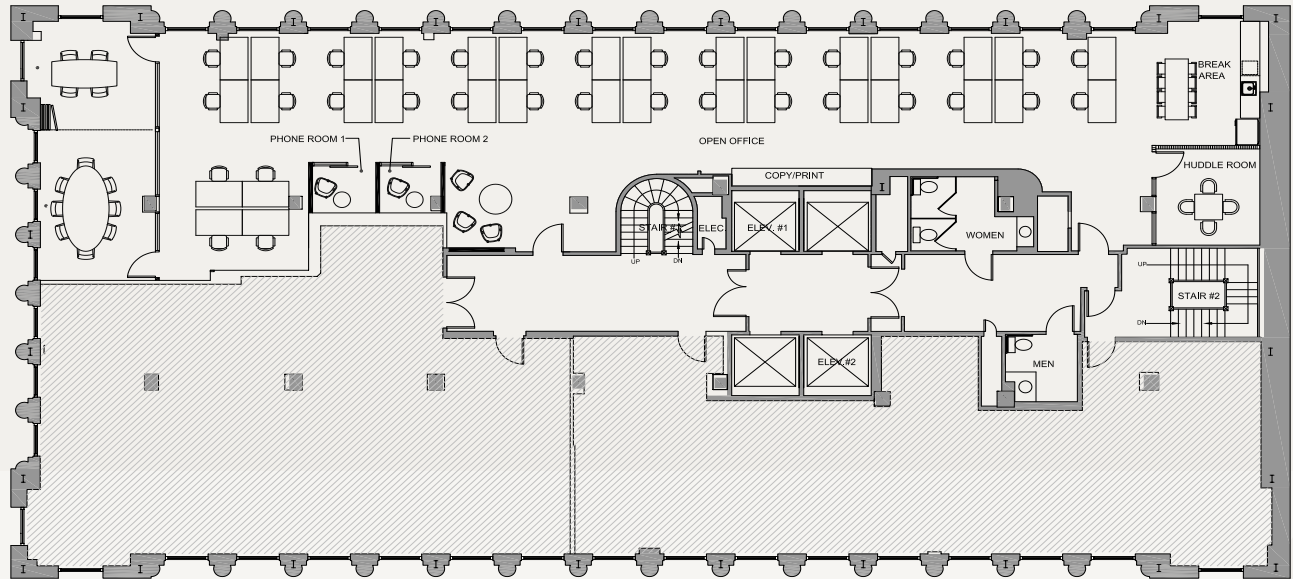

Suite 1002

4,500 RSF

115
SANSOME

High end furnishings with collaborative and flexible layouts

- Available June 1, 2026
- Fully furnished creative floor
- Open area: room for 34 desks
- 1 large conference room
- 2 medium conference rooms
- 2 phone rooms
- Kitchen / break area