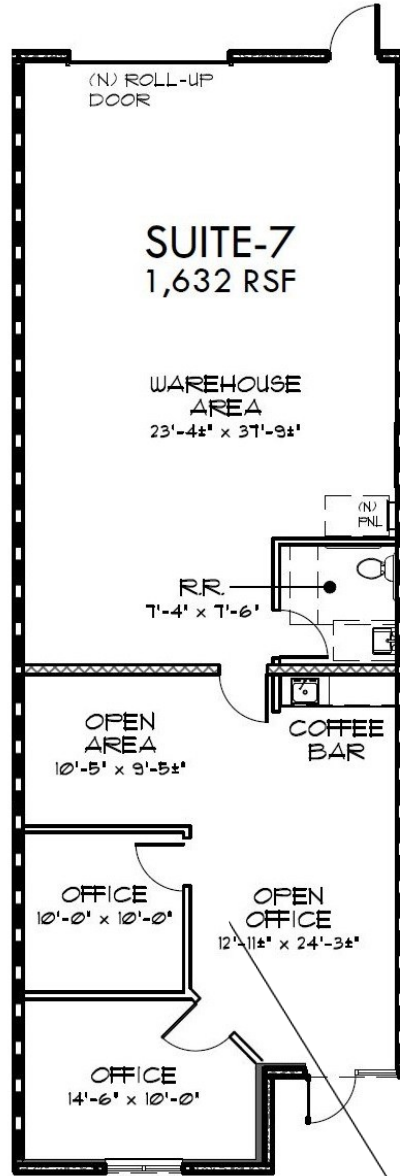

College Business Park

2315 W. Foothill Blvd., Suite 07, Upland, CA 91786

1,632 RSF starting at \$2,604.88 per month

909.949.2087

phana@ciprealstate.com