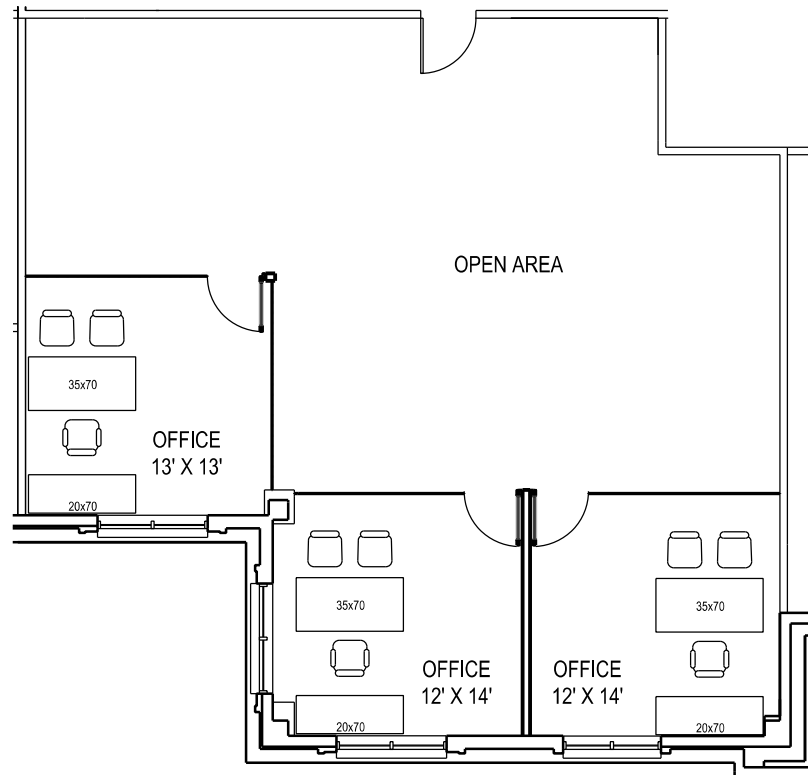

Kenton Circle Two  
7930 West Kenton Circle  
Huntersville, North Carolina

Second Floor  
Suite 200  
+/- 1,831 RSF

Key Plan - Not to Scale