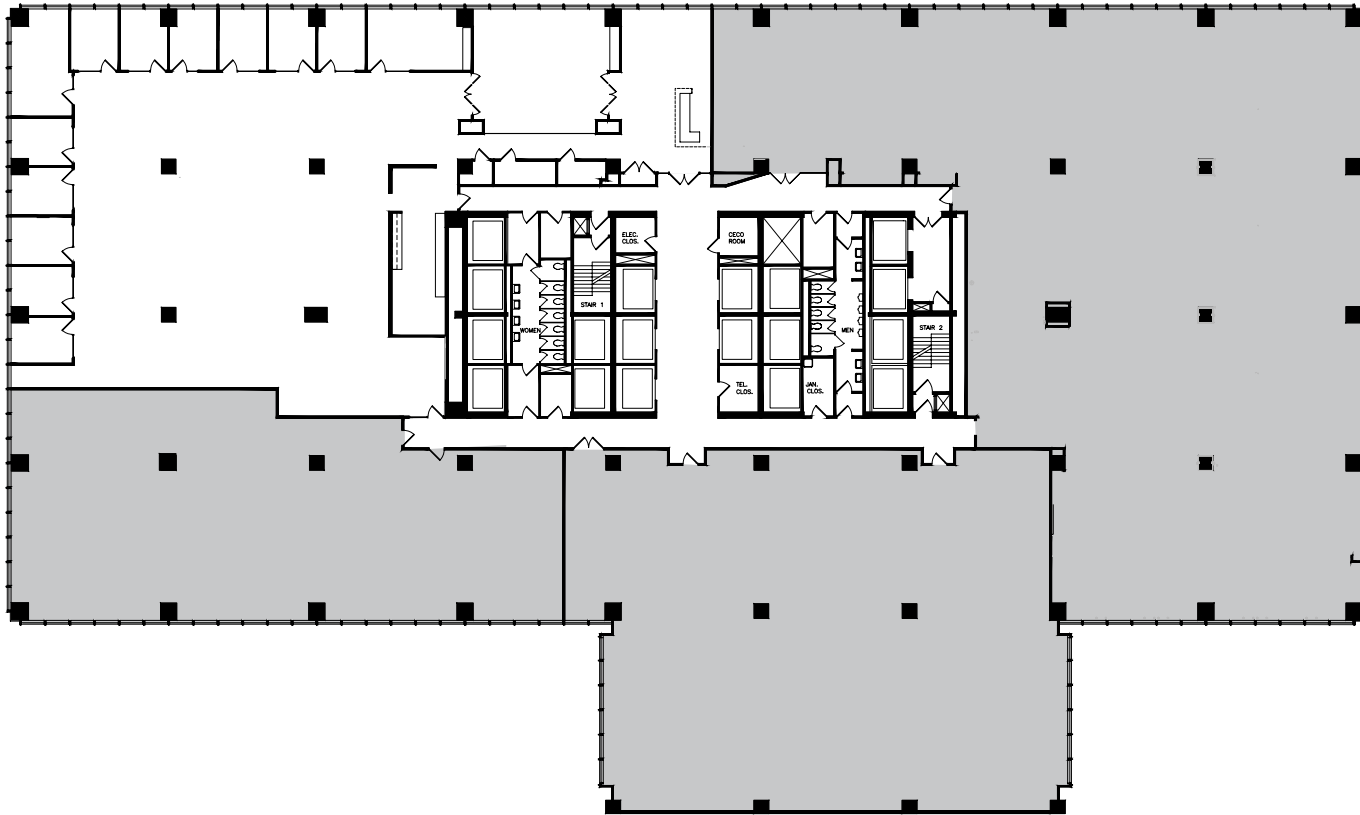

225 N MICHIGAN

SUITE 800

11,162 SF

[» VIEW VIRTUAL TOUR](#)

LEASING CONTACTS

www.michiganplaza.com

MARK BUTH

312.558.3860
mark.buth@transwestern.com