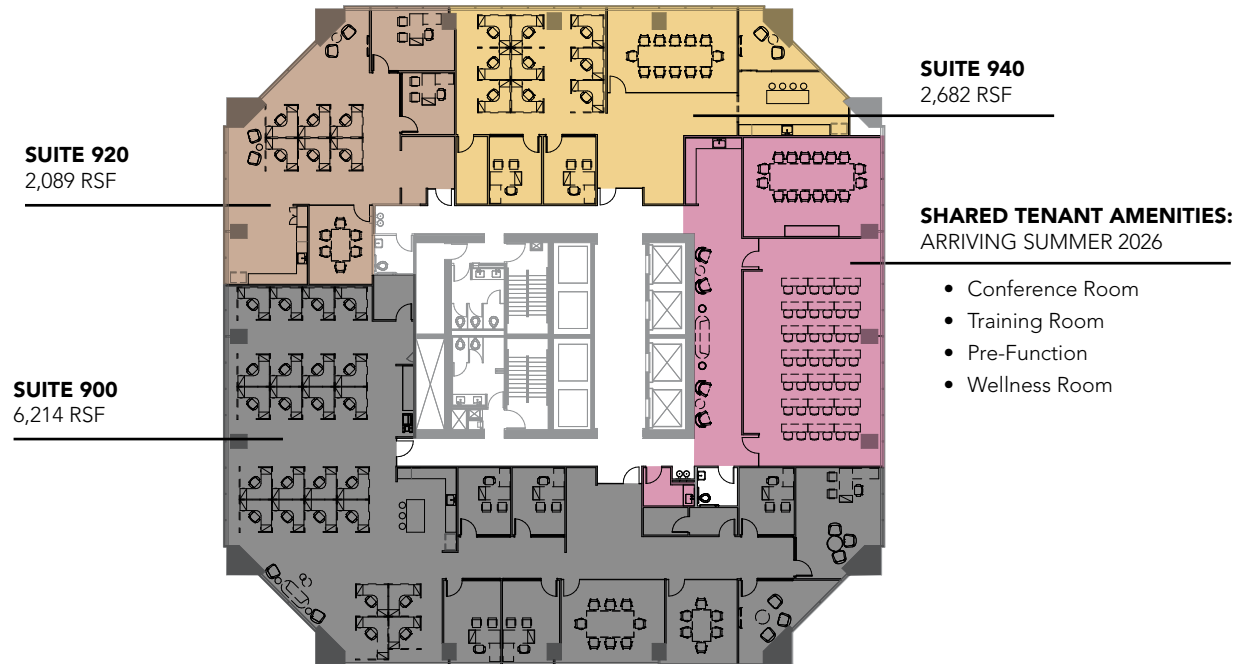

3300

NORTH CENTRAL

3300 N Central Avenue, Phoenix AZ 85012

9th Floor Spec Suites

Tim Whittemore | Senior Director | +1 602 229 5931 | tim.whittemore@cushwake.com

Patrick Schrimsher | Director | +1 602 468 8529 | patrick.schrimsher@cushwake.com