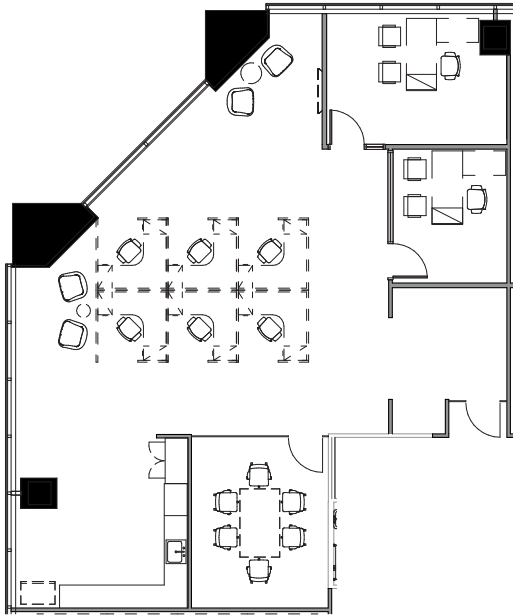

3300

NORTH CENTRAL

3300 N Central Avenue, Phoenix AZ 85012

Suite 920 | 2,089 RSF