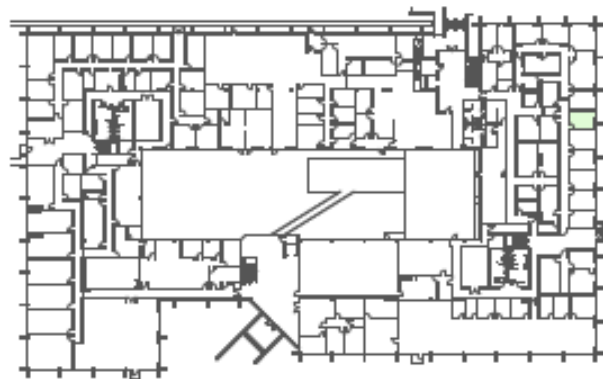

FIRST FLOOR