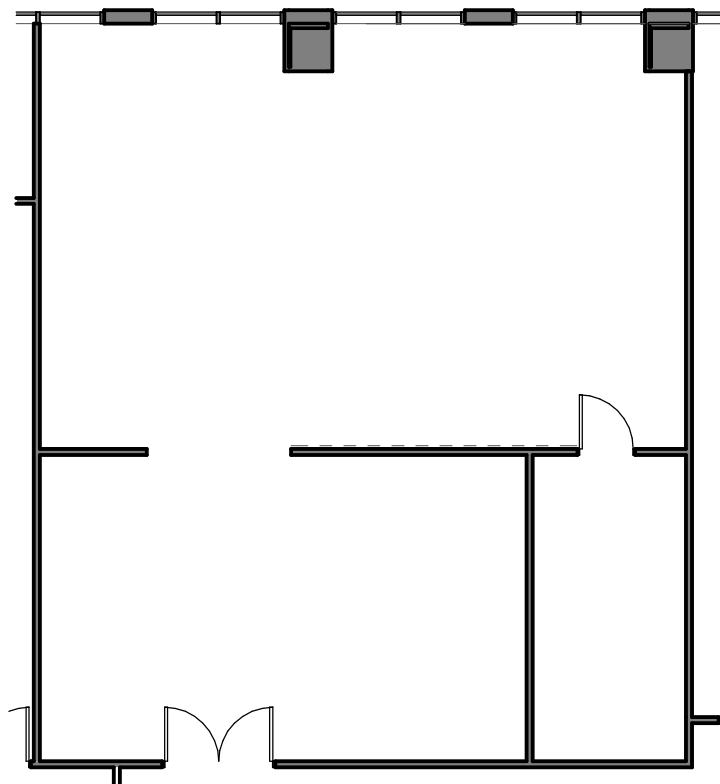

LASALLE PLAZA

Minneapolis, Minnesota

SUITE 2000 - 1,881 RSF

3/32" = 1'-0"

FLOOR 20

For Information, Contact:

Brent Jacobson: 612-355-2609

Ben Krsnak: 612-355-2608