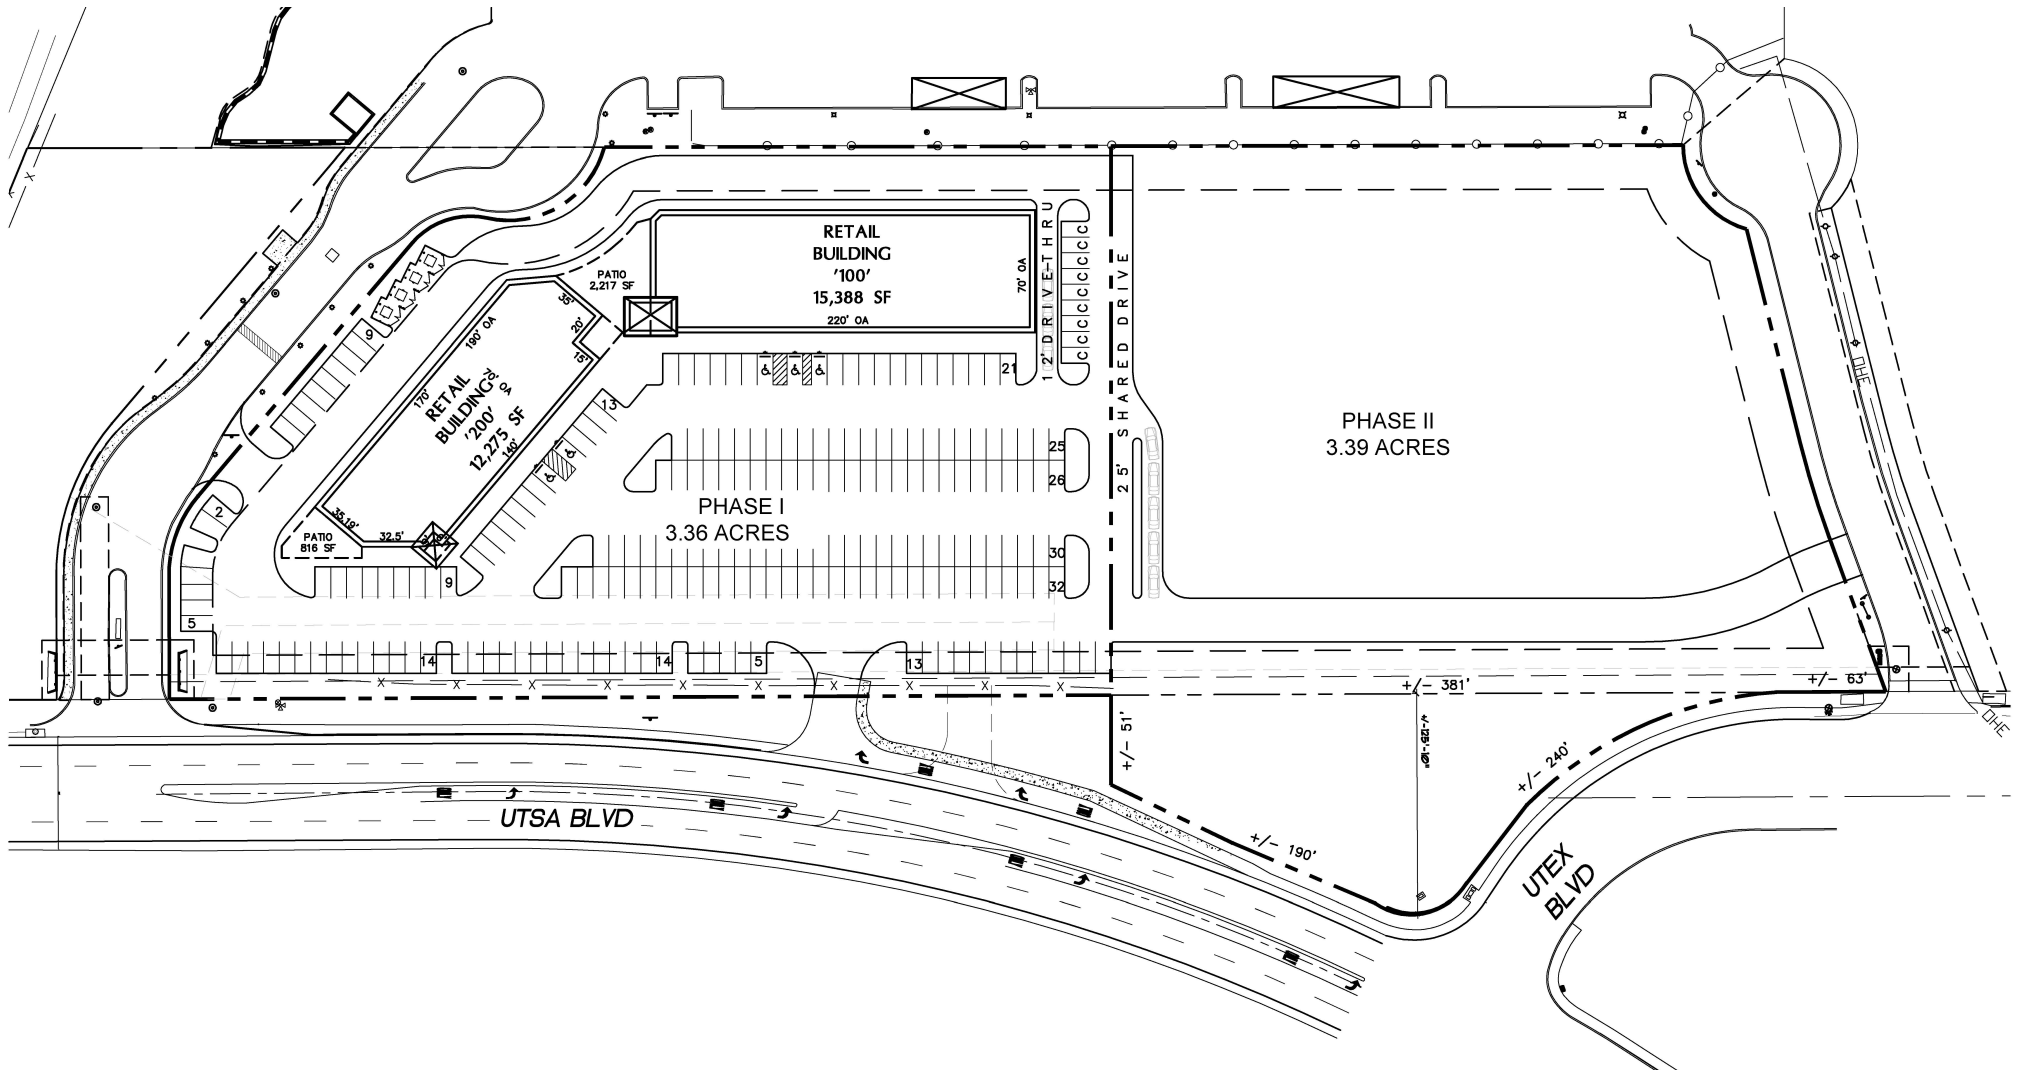

- » Total SF: +/- 30,000
- » Available: +/- 30,000
- » Total Pads: 2-3
- » Available Pads: 2-3
- » Price: Upon Request

Overview

– Roadrunner Crossing is an up and coming mixed-use project located on UTSA Blvd next to the UTSA Campus and surrounded by some of San Antonio's largest corporate campuses, multiple new student housing complexes, and multiple other Class-A retail and mixed-use projects

Highlights

- » Located at the intersection of UTSA Boulevard and UTEX Boulevard
- » In the heart of San Antonio's fastest growing and most highly sought-after corridor
- » Next to multiple UTSA student housing complexes and the Security Service and Valero corporate headquarters
- » Across from the 114-acre master planned University Village mixed use project
- » Steps from the UTSA campus
- » Five minute drive from The Shops at La Canterra and The Rim Shopping Center
- » Leon Creek Greenway runs along the western boundary providing access to miles of hiking and biking trails

UTSA Boulevard and UTEX Boulevard,
San Antonio, TX 78258

LEASE PLAN

Roadrunner Crossing

UTSA Boulevard and UTEX Boulevard,
San Antonio, TX 78258

Roadrunner Crossing

UTSA Boulevard and UTEX Boulevard,
San Antonio, TX 78258