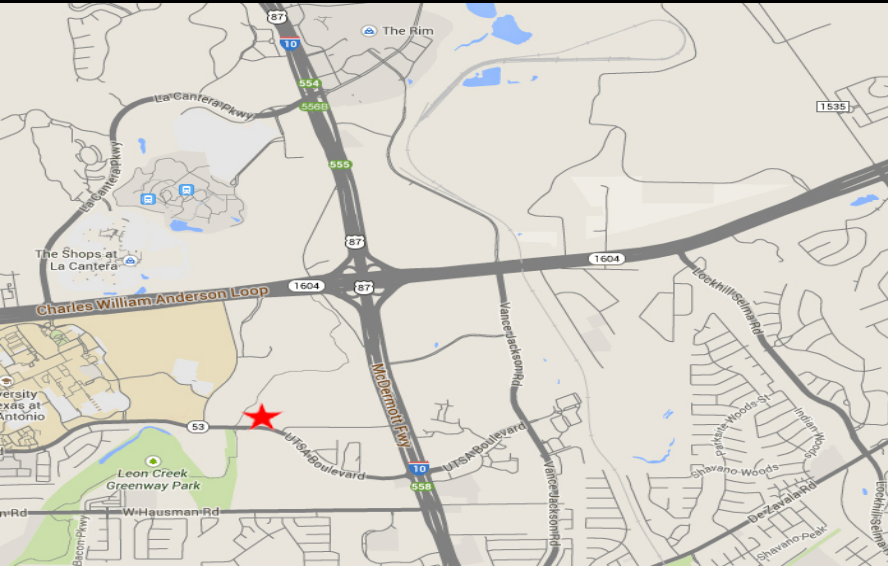

THE SHOPS AT ROADRUNNER CROSSING

UTSA BOULEVARD AND UTEX BOULEVARD, SAN ANTONIO, TX

PROPERTY OVERVIEW

Roadrunner Crossing

UTSA Boulevard and UTEX Boulevard,
San Antonio, TX 78258

Property Details & Highlights

- » Total SF: +/- 30,000
- » Available: +/- 30,000
- » Total Pads: 2-3
- » Available Pads: 2-3
- » Price: Upon Request

Overview

– Roadrunner Crossing is an up and coming mixed-use project located on UTSA Blvd next to the UTSA Campus and surrounded by some of San Antonio's largest corporate campuses, multiple new student housing complexes, and multiple other Class-A retail and mixed-use projects

Highlights

- » Located at the intersection of UTSA Boulevard and UTEX Boulevard
- » In the heart of San Antonio's fastest growing and most highly sought-after corridor
- » Next to multiple UTSA student housing complexes and the Security Service and Valero corporate headquarters
- » Across from the 114-acre master planned University Village mixed use project
- » Steps from the UTSA campus
- » Five minute drive from The Shops at La Canterra and The Rim Shopping Center
- » Leon Creek Greenway runs along the western boundary providing access to miles of hiking and biking trails

Roadrunner Crossing

UTSA Boulevard and UTEX Boulevard,
San Antonio, TX 78258

Roadrunner Crossing

UTSA Boulevard and UTEX Boulevard,
San Antonio, TX 78258

Roadrunner Crossing

UTSA Boulevard and UTEX Boulevard,
San Antonio, TX 78258