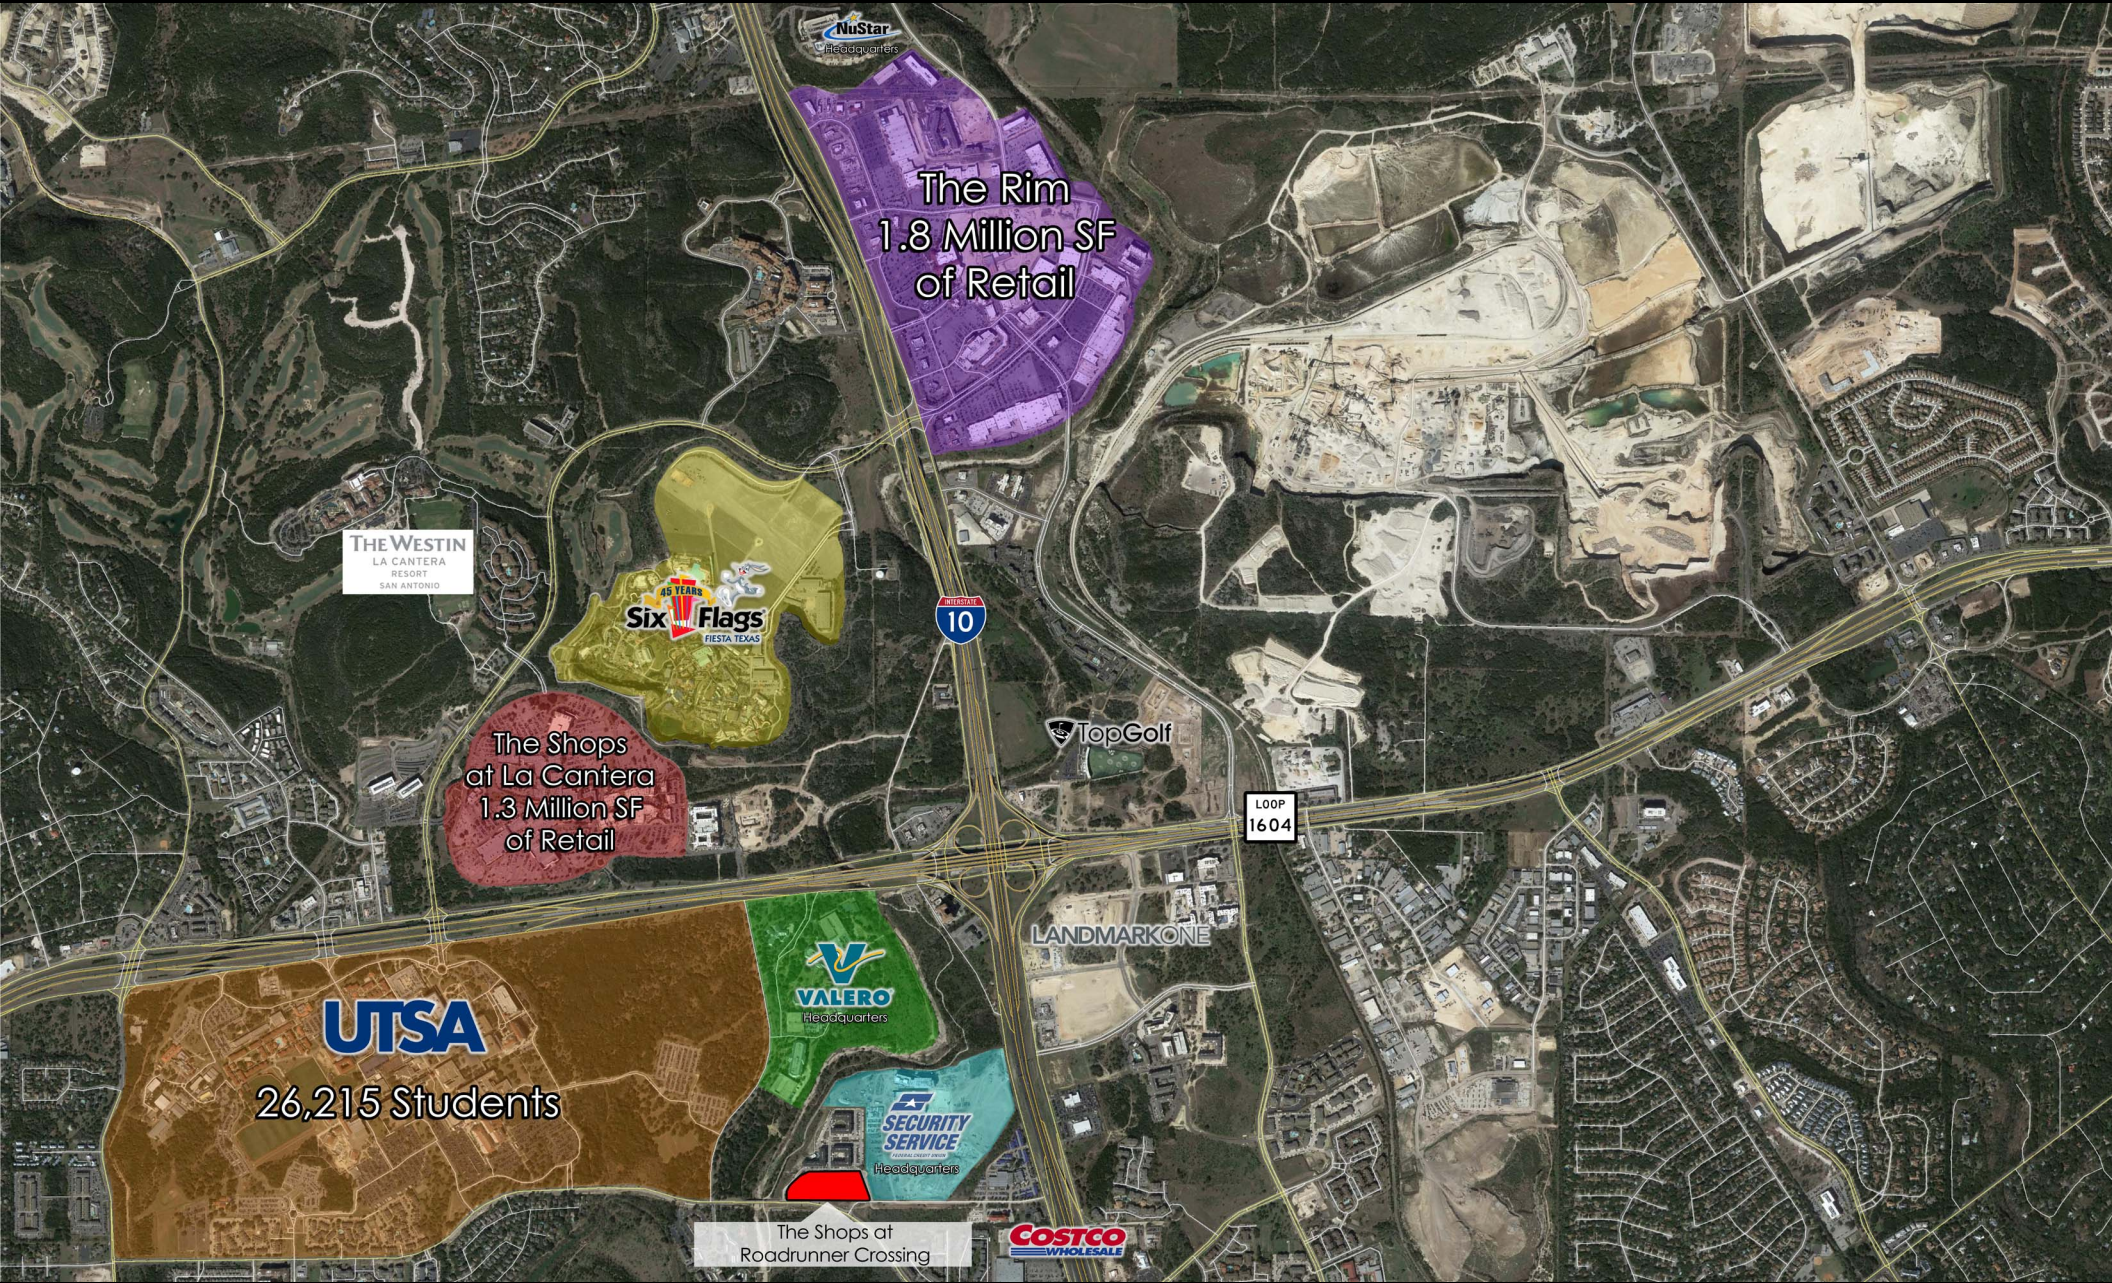

THE SHOPS AT ROADRUNNER CROSSING

UTSA BOULEVARD AND UTEX BOULEVARD, SAN ANTONIO, TX

PROPERTY OVERVIEW

Roadrunner Crossing

UTSA Boulevard and UTEX Boulevard,
San Antonio, TX 78258

Property Details & Highlights

- » Total SF: +/- 30,000
- » Available: +/- 30,000
- » Total Pads: 2-3
- » Available Pads: 2-3
- » Price: Upon Request

Overview

– Roadrunner Crossing is an up and coming mixed-use project located on UTSA Blvd next to the UTSA Campus and surrounded by some of San Antonio's largest corporate campuses, multiple new student housing complexes, and multiple other Class-A retail and mixed-use projects

Highlights

- » Located at the intersection of UTSA Boulevard and UTEX Boulevard
- » In the heart of San Antonio's fastest growing and most highly sought-after corridor
- » Next to multiple UTSA student housing complexes and the Security Service and Valero corporate headquarters
- » Across from the 114-acre master planned University Village mixed use project
- » Steps from the UTSA campus
- » Five minute drive from The Shops at La Canterra and The Rim Shopping Center
- » Leon Creek Greenway runs along the western boundary providing access to miles of hiking and biking trails

UTSA Boulevard and UTEX Boulevard,
San Antonio, TX 78258

LEASE PLAN

Roadrunner Crossing

UTSA Boulevard and UTEX Boulevard,
San Antonio, TX 78258

Roadrunner Crossing

UTSA Boulevard and UTEX Boulevard,
San Antonio, TX 78258