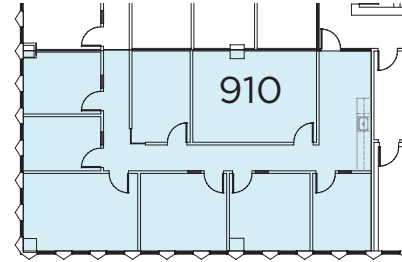

SUITES AVAILABLE:

SUITE 508	4,253 SF
SUITE 810	2,700 SF
SUITE 910	1,958 SF
SUITE 1002	1,399 SF
SUITE 1204	4,061 SF
SUITE N200	13,148 SF

AMENITIES:

- CENTENNIAL PARK ACROSS THE STREET
- RESTAURANT AND RETAIL SHOPS AT YOUR FRONT DOOR
- EXCELLENT ACCESS
- AMPLE PARKING (3/1,000 SF)
- ON SITE SECURITY
- FLEXIBLE SPACE OPTIONS

CALL FOR MORE INFORMATION
(O) 615-922-2212
(C) 270-202-8655

210 25TH AVENUE NORTH
NASHVILLE, TN 37203

**SPEC SUITE 508:
4,263 SF**

**SUITE 810:
2,700 RSF**

**SUITE 910:
1,958 RSF**

**SUITE 1002:
1,399 RSF**

**SUITE 1204:
4,061 RSF**

**SUITE N200:
13,148 RSF**

6 SUITES AVAILABLE:

1,399 SF / 1,958 SF / 2,700 / 4,061 SF / 4,263 SF / 13,148 SF

CALL FOR MORE INFORMATION

**(O) 615-922-2212
(C) 270-202-8655**

HOTELS

1. Hyatt House
2. Loews Vanderbilt
3. The Graduate Hotel
4. Hampton Inn
5. Homewood Suites
6. Marriot Vanderbilt
7. Holiday Inn Vanderbilt
8. Farifield Inn