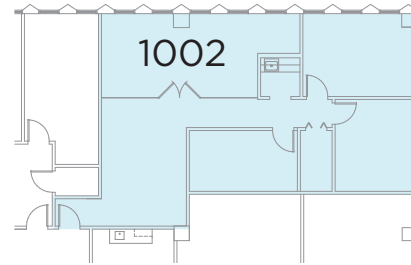

SUITES AVAILABLE:

SUITE 508	4,253 SF
SUITE 810	2,700 SF
SUITE 910	1,958 SF
SUITE 1002	1,399 SF
SUITE 1204	4,061 SF
SUITE N200	13,148 SF

AMENITIES:

- CENTENNIAL PARK ACROSS THE STREET
- RESTAURANT AND RETAIL SHOPS AT YOUR FRONT DOOR
- EXCELLENT ACCESS
- AMPLE PARKING (3/1,000 SF)
- ON SITE SECURITY
- FLEXIBLE SPACE OPTIONS

CALL FOR MORE INFORMATION
(O) 615-922-2212
(C) 270-202-8655

210 25TH AVENUE NORTH
NASHVILLE, TN 37203

**SPEC SUITE 508:
4,263 SF**

**SUITE 810:
2,700 RSF**

**SUITE 910:
1,958 RSF**

**SUITE 1002:
1,399 RSF**

**SUITE 1204:
4,061 RSF**

**SUITE N200:
13,148 RSF**

6 SUITES AVAILABLE:

1,399 SF / 1,958 SF / 2,700 / 4,061 SF / 4,263 SF / 13,148 SF

CALL FOR MORE INFORMATION

**(O) 615-922-2212
(C) 270-202-8655**

HOTELS

1. Hyatt House
2. Loews Vanderbilt
3. The Graduate Hotel
4. Hampton Inn
5. Homewood Suites
6. Marriot Vanderbilt
7. Holiday Inn Vanderbilt
8. Farifield Inn