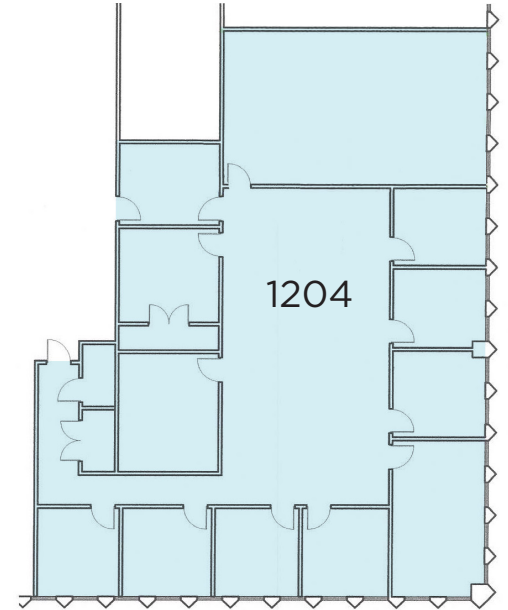

PARKVIEW
TOWER

WEST END OFFICE SPACE AVAILABLE

6 SUITES AVAILABLE: **1,399 SF / 1,958 SF / 2,700 SF / 4,061 SF / 4,253 SF / 13,148 SF**

210 25TH AVENUE NORTH | NASHVILLE, TN 37203

SPACE AVAILABLE IN THE EPICENTER OF NASHVILLE'S WEST END

SUITES AVAILABLE:

SUITE 508	4,253 SF
SUITE 810	2,700 SF
SUITE 910	1,958 SF
SUITE 1002	1,399 SF
SUITE 1204	4,061 SF
SUITE N200	13,148 SF

AMENITIES:

- CENTENNIAL PARK ACROSS THE STREET
- RESTAURANT AND RETAIL SHOPS AT YOUR FRONT DOOR
- EXCELLENT ACCESS
- AMPLE PARKING (3/1,000 SF)
- ON SITE SECURITY
- FLEXIBLE SPACE OPTIONS

CALL FOR MORE INFORMATION
(O) 615-922-2212
(C) 270-202-8655

210 25TH AVENUE NORTH
NASHVILLE, TN 37203

**SPEC SUITE 508:
4,263 SF**

**SUITE 810:
2,700 RSF**

**SUITE 910:
1,958 RSF**

**SUITE 1002:
1,399 RSF**

**SUITE 1204:
4,061 RSF**

**SUITE N200:
13,148 RSF**

6 SUITES AVAILABLE:

1,399 SF / 1,958 SF / 2,700 / 4,061 SF / 4,263 SF / 13,148 SF

CALL FOR MORE INFORMATION

**(O) 615-922-2212
(C) 270-202-8655**

HOTELS

1. Hyatt House
2. Loews Vanderbilt
3. The Graduate Hotel
4. Hampton Inn
5. Homewood Suites
6. Marriot Vanderbilt
7. Holiday Inn Vanderbilt
8. Farifield Inn