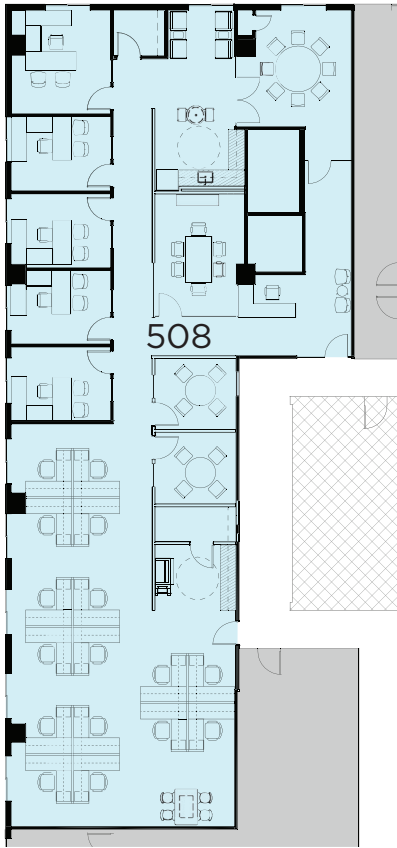

PARKVIEW
TOWER

WEST END OFFICE SPACE AVAILABLE

6 SUITES AVAILABLE: **1,399 SF / 1,958 SF / 2,700 SF / 4,061 SF / 4,253 SF / 13,148 SF**

210 25TH AVENUE NORTH | NASHVILLE, TN 37203

SPACE AVAILABLE IN THE EPICENTER OF NASHVILLE'S WEST END

SUITES AVAILABLE:

SUITE 508	4,253 SF
SUITE 810	2,700 SF
SUITE 910	1,958 SF
SUITE 1002	1,399 SF
SUITE 1204	4,061 SF
SUITE N200	13,148 SF

AMENITIES:

- CENTENNIAL PARK ACROSS THE STREET
- RESTAURANT AND RETAIL SHOPS AT YOUR FRONT DOOR
- EXCELLENT ACCESS
- AMPLE PARKING (3/1,000 SF)
- ON SITE SECURITY
- FLEXIBLE SPACE OPTIONS

CALL FOR MORE INFORMATION
(O) 615-922-2212
(C) 270-202-8655

210 25TH AVENUE NORTH
NASHVILLE, TN 37203

**SPEC SUITE 508:
4,263 SF**

**SUITE 810:
2,700 RSF**

**SUITE 910:
1,958 RSF**

**SUITE 1002:
1,399 RSF**

**SUITE 1204:
4,061 RSF**

**SUITE N200:
13,148 RSF**

6 SUITES AVAILABLE:

1,399 SF / 1,958 SF / 2,700 / 4,061 SF / 4,263 SF / 13,148 SF

CALL FOR MORE INFORMATION

**(O) 615-922-2212
(C) 270-202-8655**

HOTELS

1. Hyatt House
2. Loews Vanderbilt
3. The Graduate Hotel
4. Hampton Inn
5. Homewood Suites
6. Marriot Vanderbilt
7. Holiday Inn Vanderbilt
8. Farifield Inn