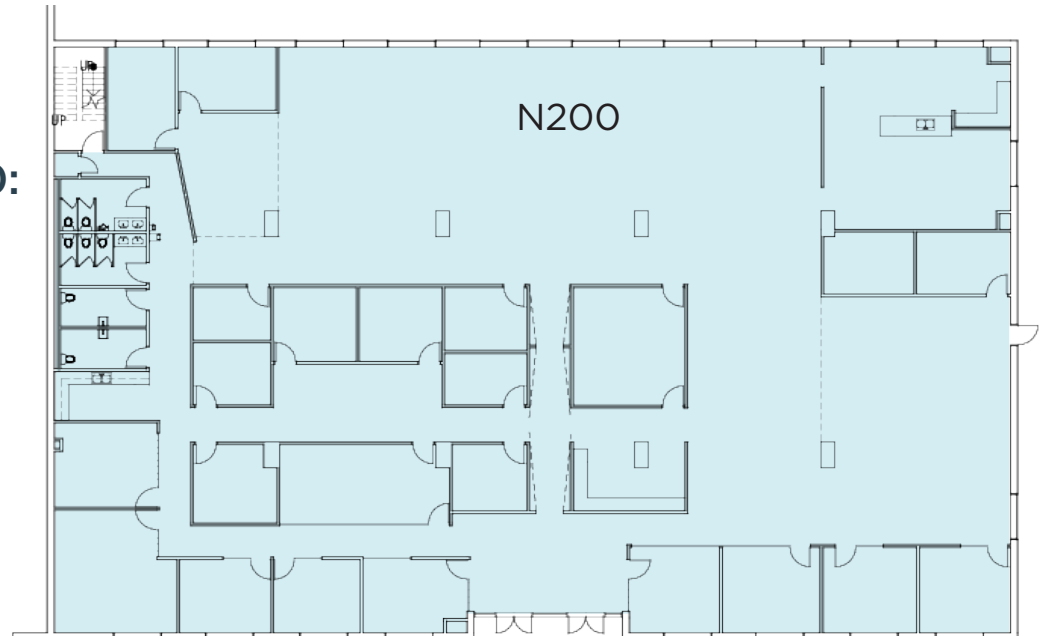

SUITES AVAILABLE:

SUITE 508	4,253 SF
SUITE 810	2,700 SF
SUITE 910	1,958 SF
SUITE 1002	1,399 SF
SUITE 1204	4,061 SF
SUITE N200	13,148 SF

AMENITIES:

- CENTENNIAL PARK ACROSS THE STREET
- RESTAURANT AND RETAIL SHOPS AT YOUR FRONT DOOR
- EXCELLENT ACCESS
- AMPLE PARKING (3/1,000 SF)
- ON SITE SECURITY
- FLEXIBLE SPACE OPTIONS

CALL FOR MORE INFORMATION
(O) 615-922-2212
(C) 270-202-8655

210 25TH AVENUE NORTH
NASHVILLE, TN 37203

**SPEC SUITE 508:
4,263 SF**

**SUITE 810:
2,700 RSF**

**SUITE 910:
1,958 RSF**

**SUITE 1002:
1,399 RSF**

**SUITE 1204:
4,061 RSF**

**SUITE N200:
13,148 RSF**

6 SUITES AVAILABLE:

1,399 SF / 1,958 SF / 2,700 / 4,061 SF / 4,263 SF / 13,148 SF

CALL FOR MORE INFORMATION

**(O) 615-922-2212
(C) 270-202-8655**

HOTELS

1. Hyatt House
2. Loews Vanderbilt
3. The Graduate Hotel
4. Hampton Inn
5. Homewood Suites
6. Marriot Vanderbilt
7. Holiday Inn Vanderbilt
8. Farifield Inn