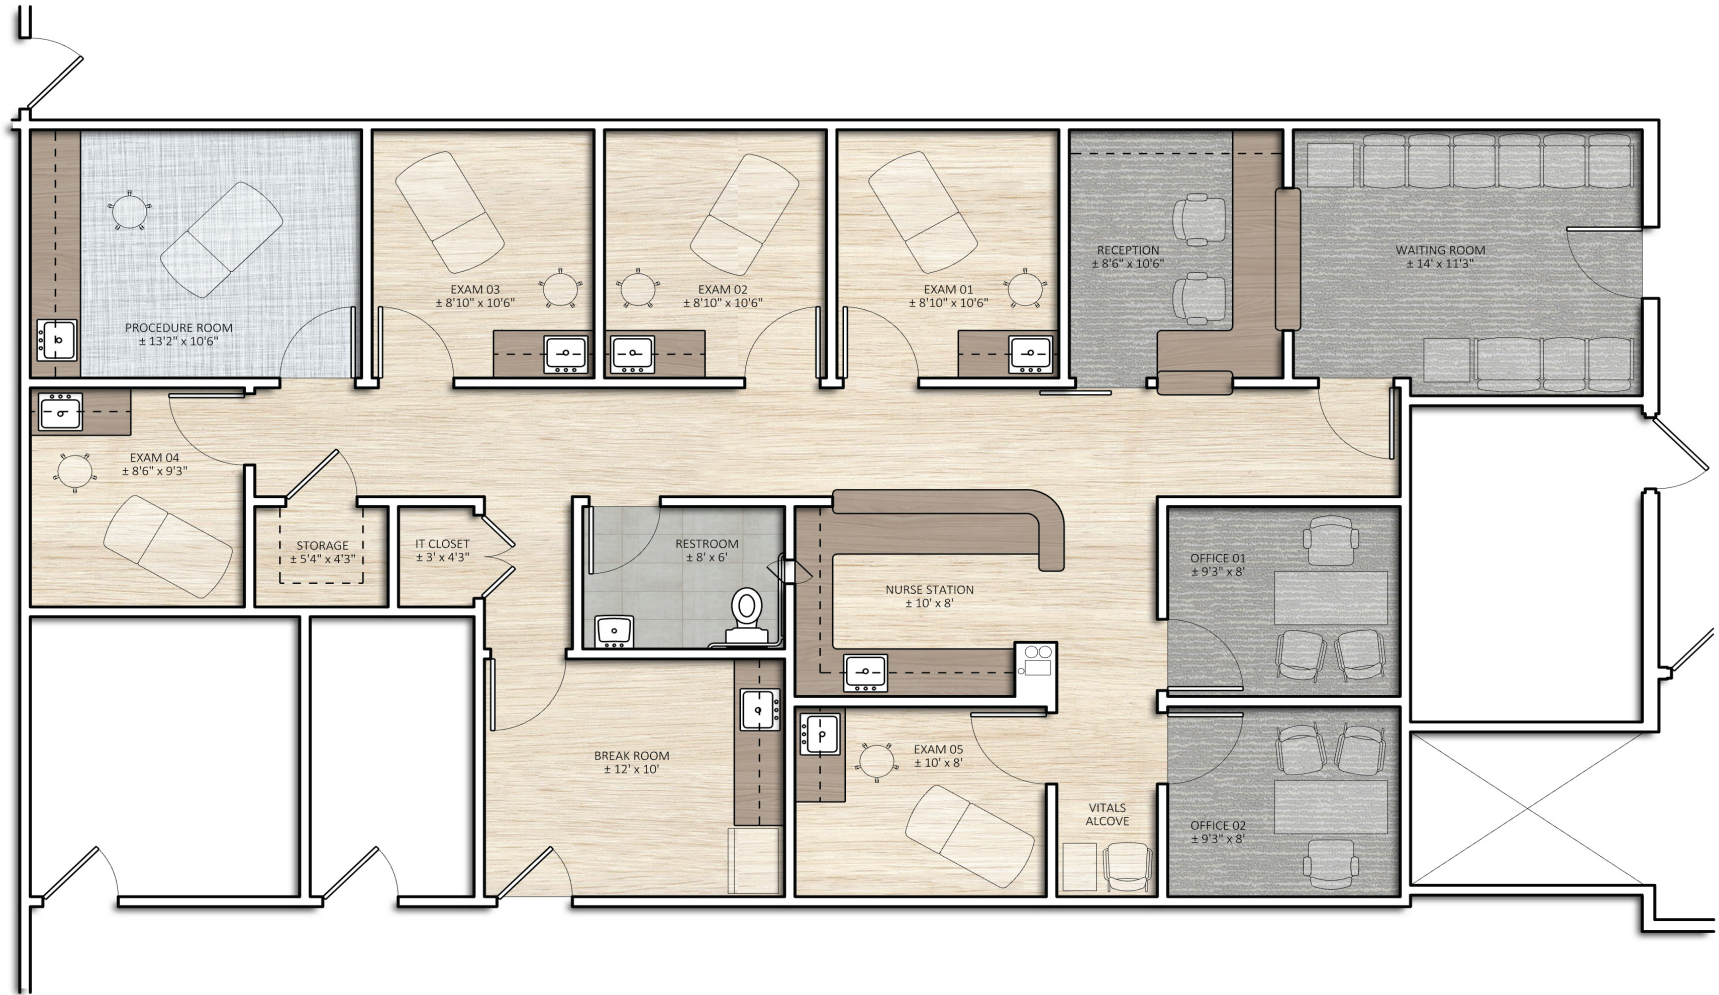

Suite D289 | 1,948 RSF

Conceptual Space Plan

Matthew Tomeo
856 809 2659
mtomeo@welltower.com